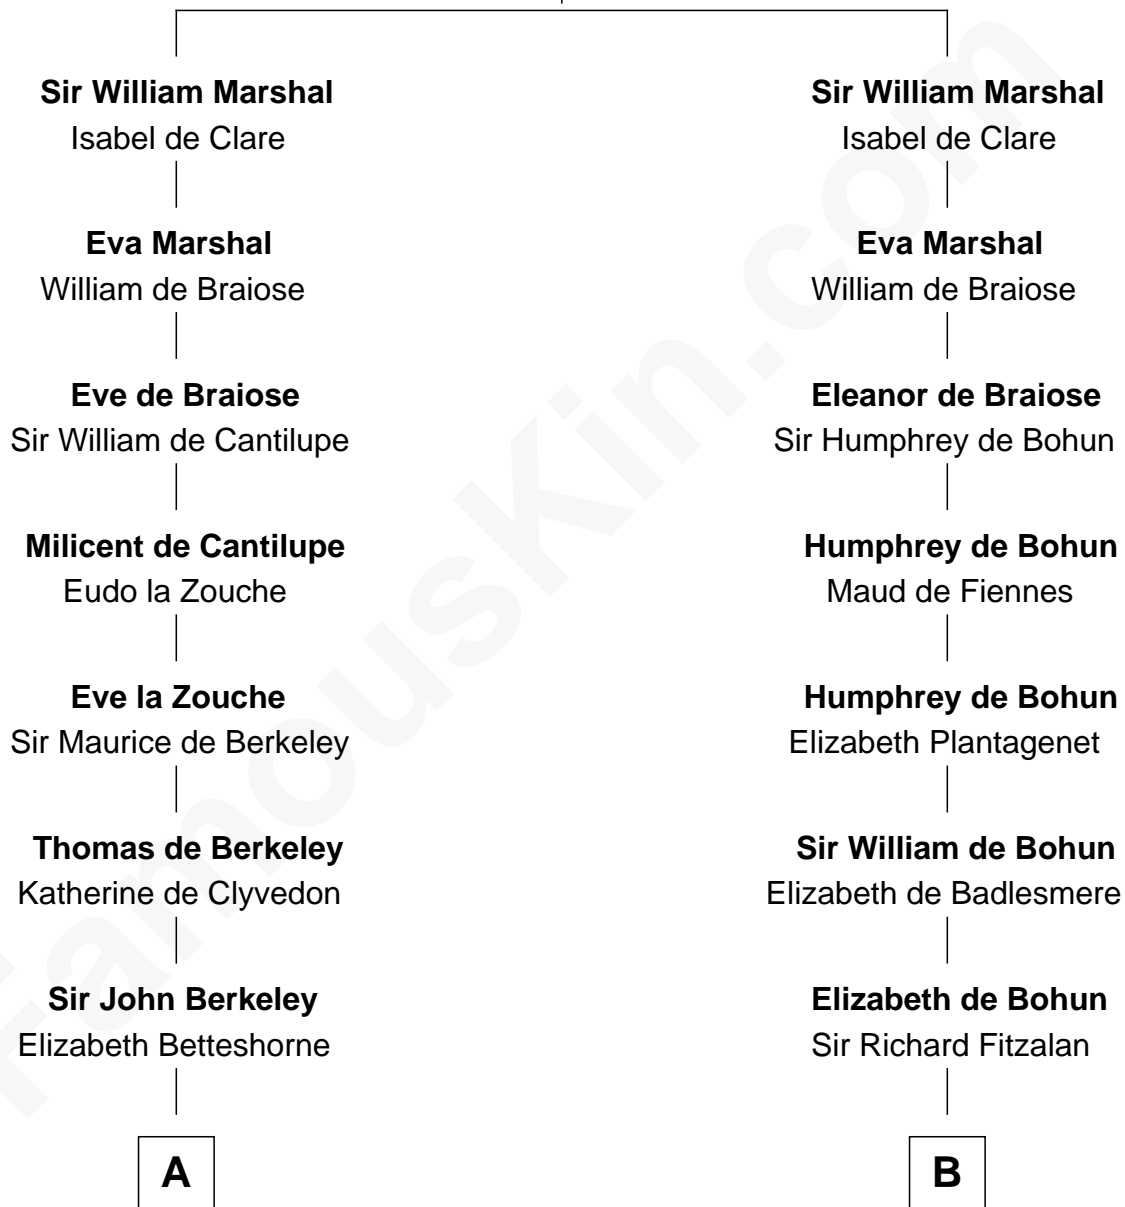

FamousKin.com Relationship Chart of

William Marsh Rice

Founder of Rice University

20th cousin 1 time removed of

Charles Goldsborough

16th Governor of Maryland

John FitzGilbert
Sybilla of Salisbury

C

John Holbrook

Mary Hunt

Hannah Holbrook

Urban Bates

Sarah Bates

David Rice

David Rice

Patty Hall

William Marsh Rice

Founder of Rice University

D

Anna Maria Lloyd

Richard Tilghman

William Tilghman

Margaret Lloyd

Anna Maria Tilghman