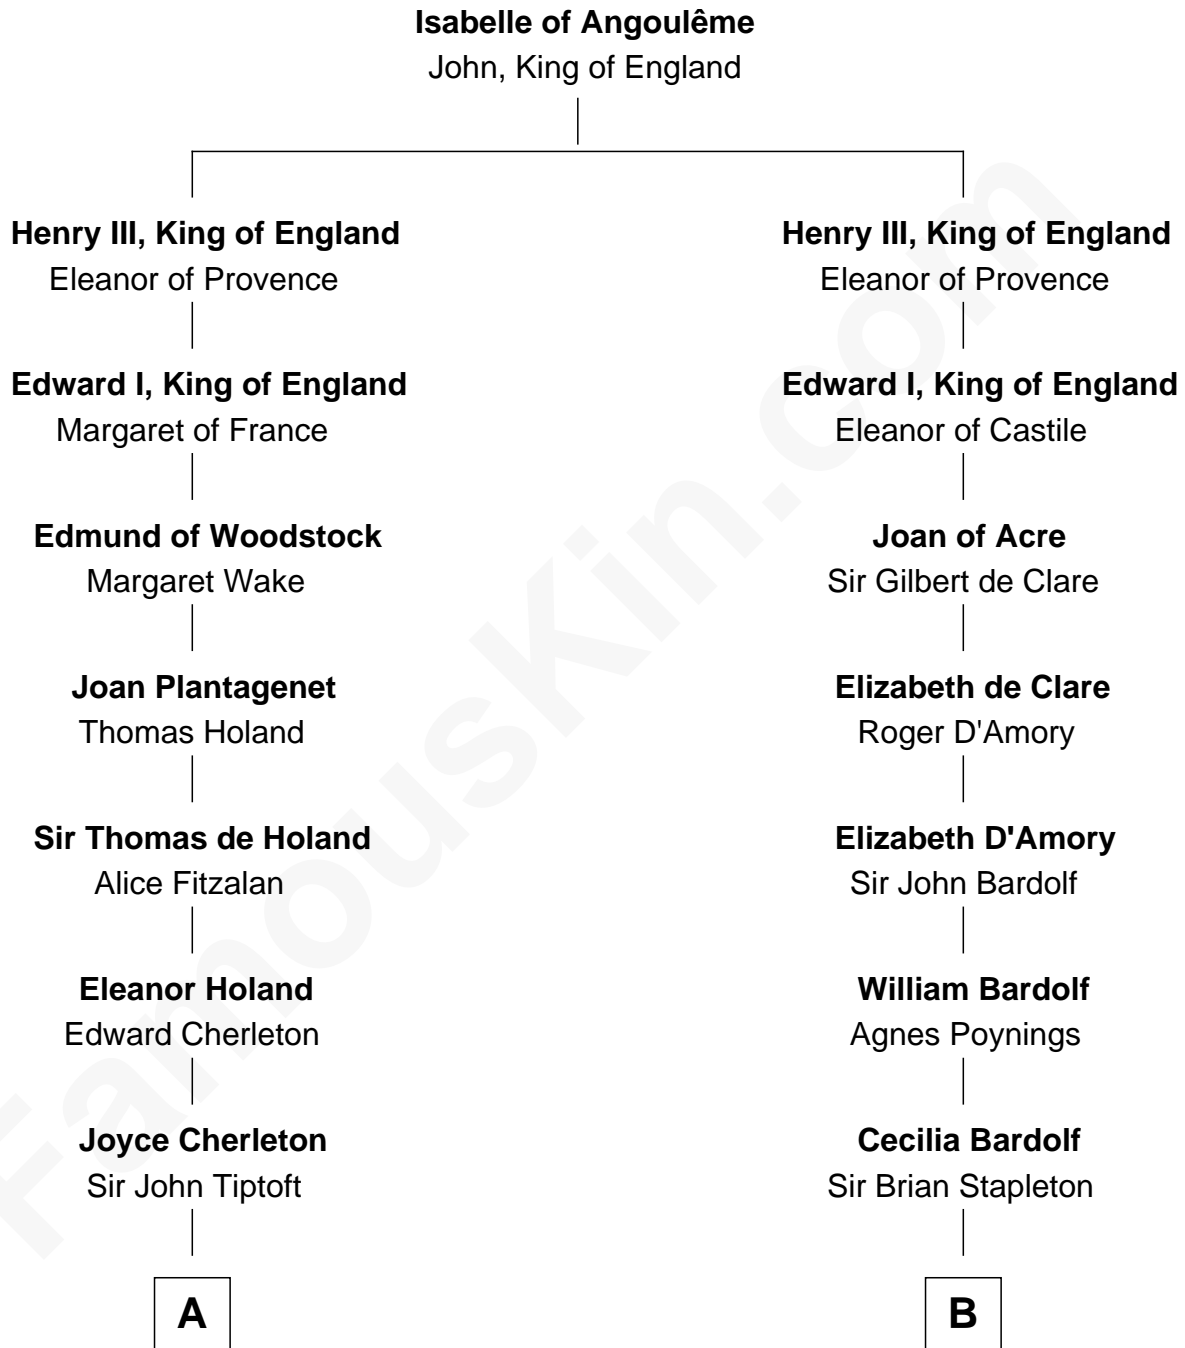

# FamousKin.com Relationship Chart of

**William Marsh Rice**

*Founder of Rice University*

19th cousin 1 time removed of

**Charles Carnan Ridgely**

*15th Governor of Maryland*

**C**

**Hannah Holbrook**

Urban Bates

**Sarah Bates**

David Rice

**David Rice**

Patty Hall

**William Marsh Rice**

*Founder of Rice University*

**D**

**Rachel Howard**

Col. Charles Ridgely

**Achsah Ridgely**

Charles R. Carnan

**Charles Carnan Ridgely**

*15th Governor of Maryland*

FamousKin.com