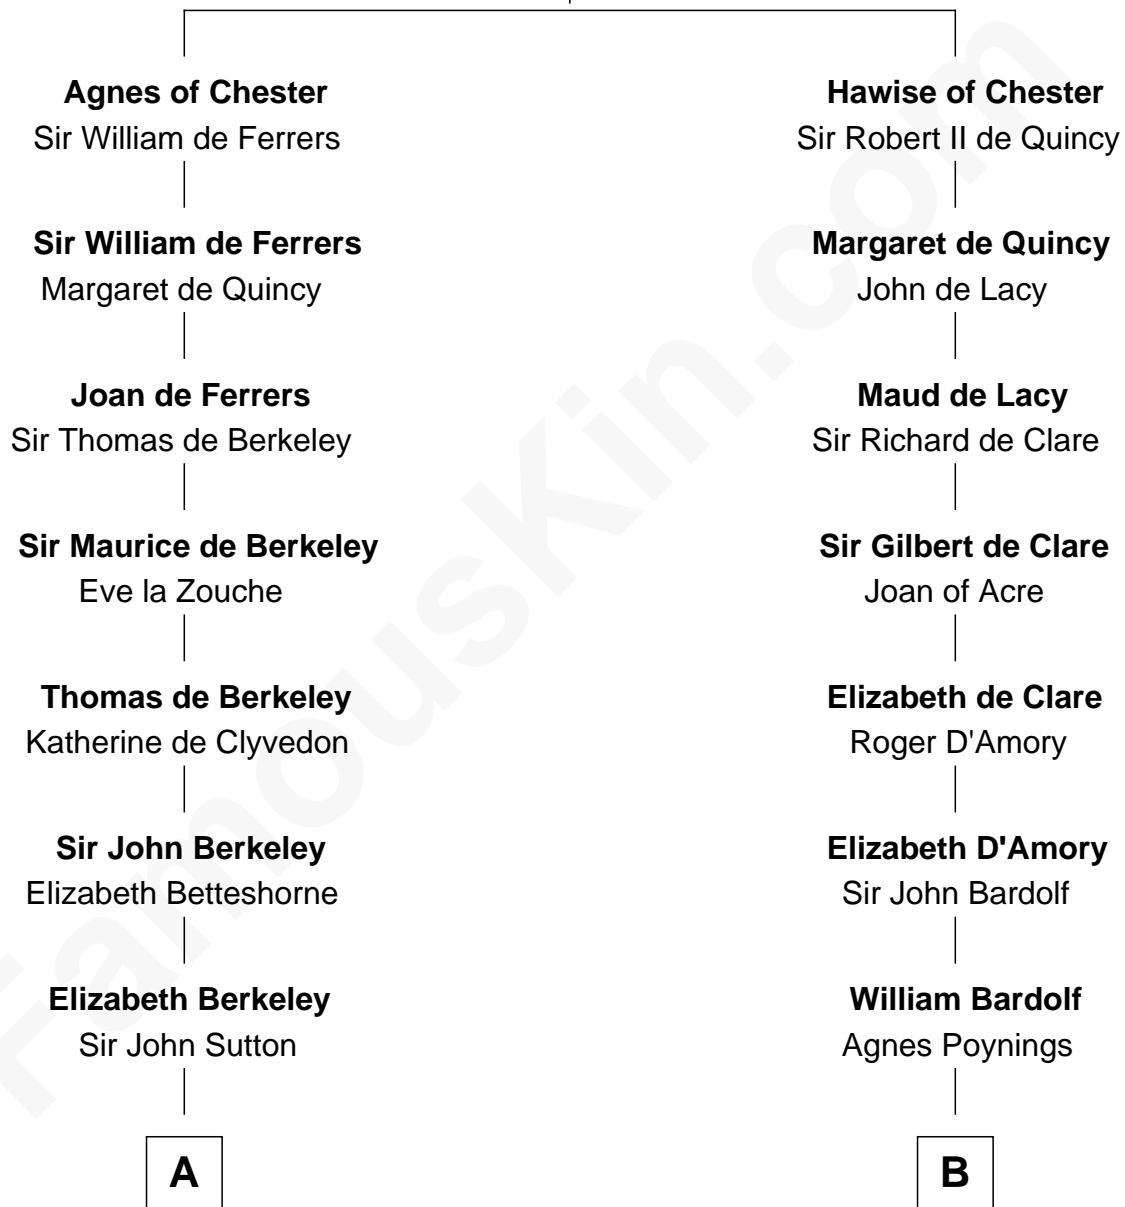

# FamousKin.com Relationship Chart of

**William Marsh Rice**  
*Founder of Rice University*

20th cousin of

**Charles Carnan Ridgely**  
*15th Governor of Maryland*

**Hugh de Kevelioc**  
Bertrade de Montfort

**C**

**Hannah Holbrook**

Urban Bates

**Sarah Bates**

David Rice

**David Rice**

Patty Hall

**William Marsh Rice**

*Founder of Rice University*

**D**

**John Howard**

Mary Warfield

**Rachel Howard**

Col. Charles Ridgely

**Achsah Ridgely**

Charles R. Carnan

**Charles Carnan Ridgely**

*15th Governor of Maryland*