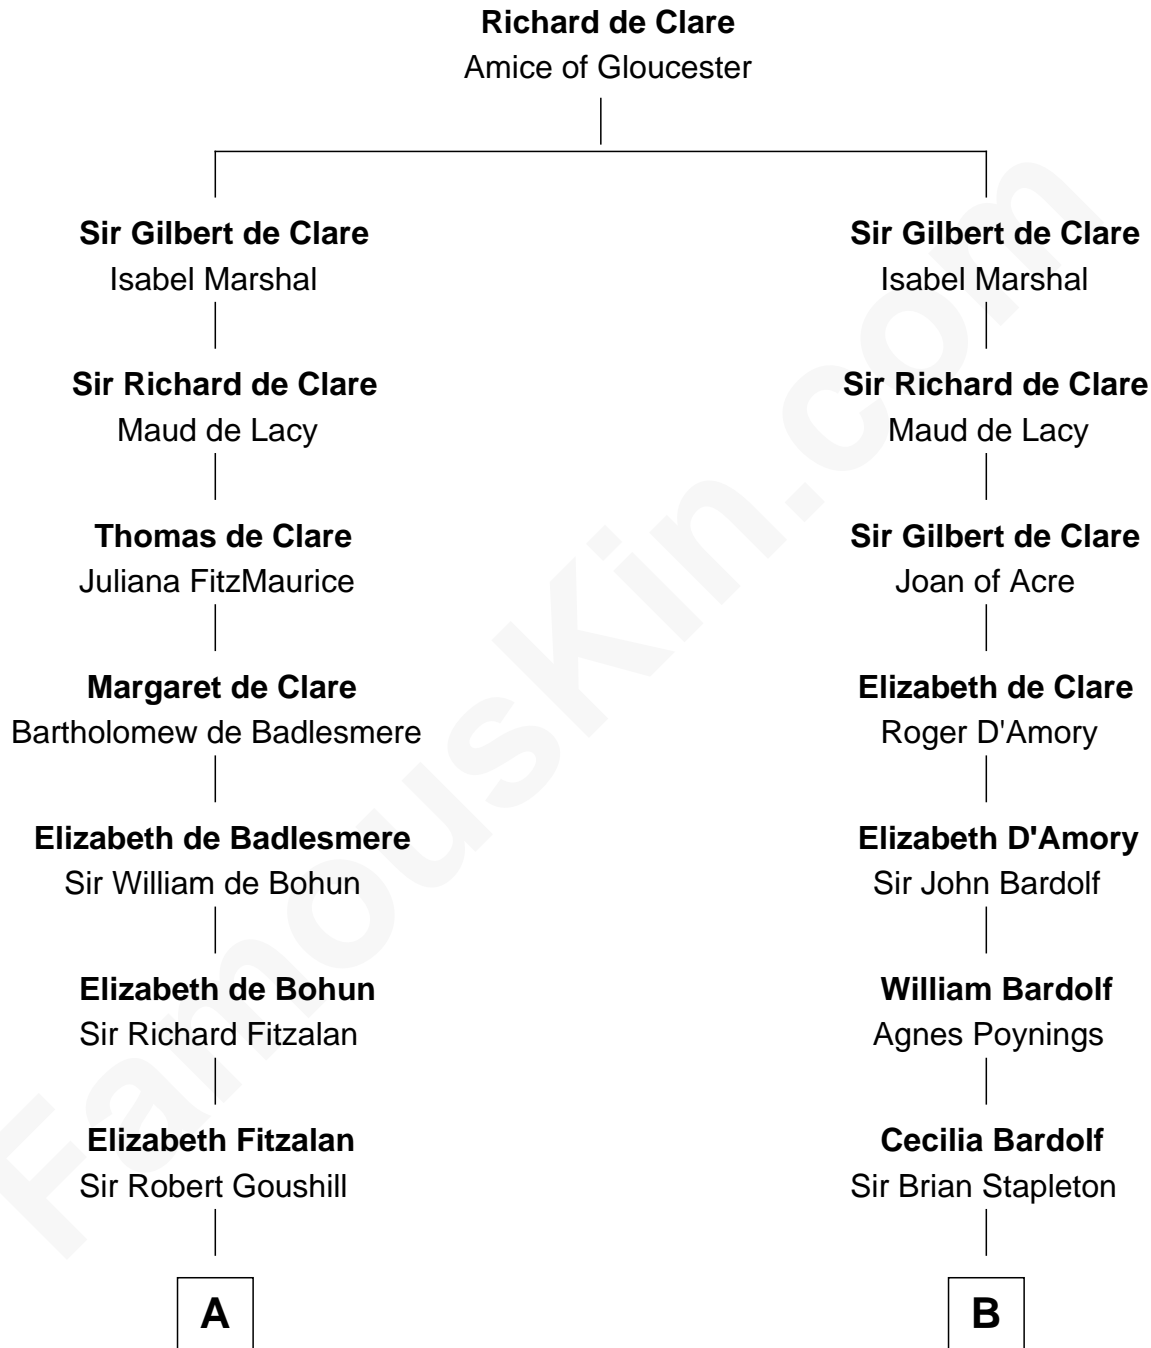

FamousKin.com
Relationship Chart of
William Marsh Rice
Founder of Rice University

19th cousin 2 times removed of
Charles Carnan Ridgely
15th Governor of Maryland

C

Mary Hunt
John Holbrook

Hannah Holbrook
Urban Bates

Sarah Bates
David Rice

David Rice
Patty Hall

William Marsh Rice
Founder of Rice University

D

Rachel Howard
Col. Charles Ridgely

Achsah Ridgely
Charles R. Carnan

Charles Carnan Ridgely
15th Governor of Maryland