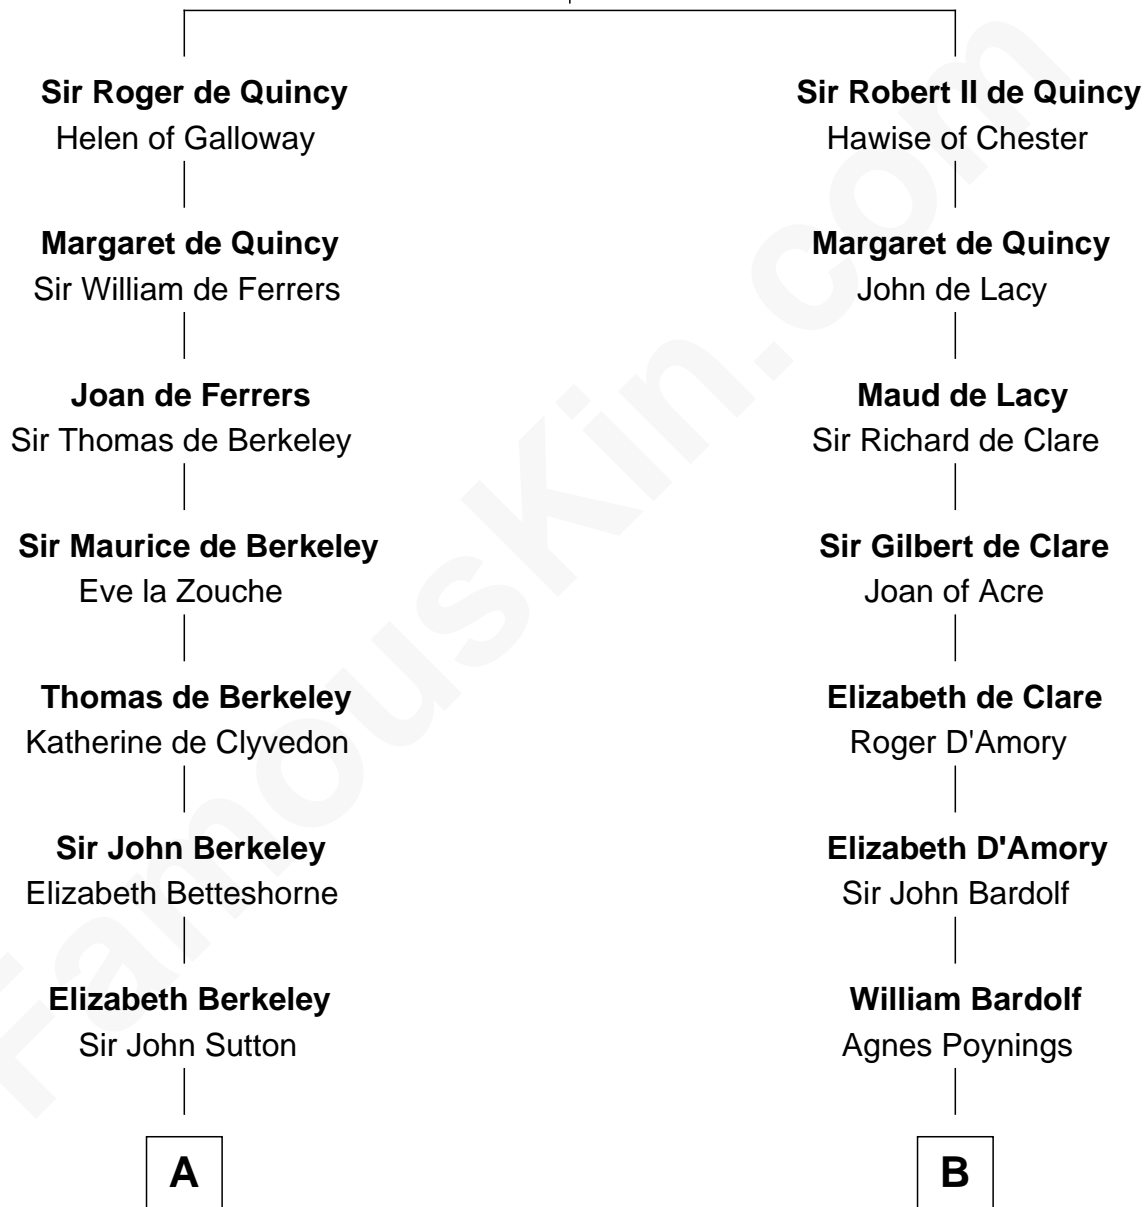

FamousKin.com Relationship Chart of

William Marsh Rice
Founder of Rice University

20th cousin of

Charles Carnan Ridgely
15th Governor of Maryland

Saher de Quincy
Margaret de Beaumont

C

Hannah Holbrook

Urban Bates

Sarah Bates

David Rice

David Rice

Patty Hall

William Marsh Rice

Founder of Rice University

D

John Howard

Mary Warfield

Rachel Howard

Col. Charles Ridgely

Achsah Ridgely

Charles R. Carnan

Charles Carnan Ridgely

15th Governor of Maryland