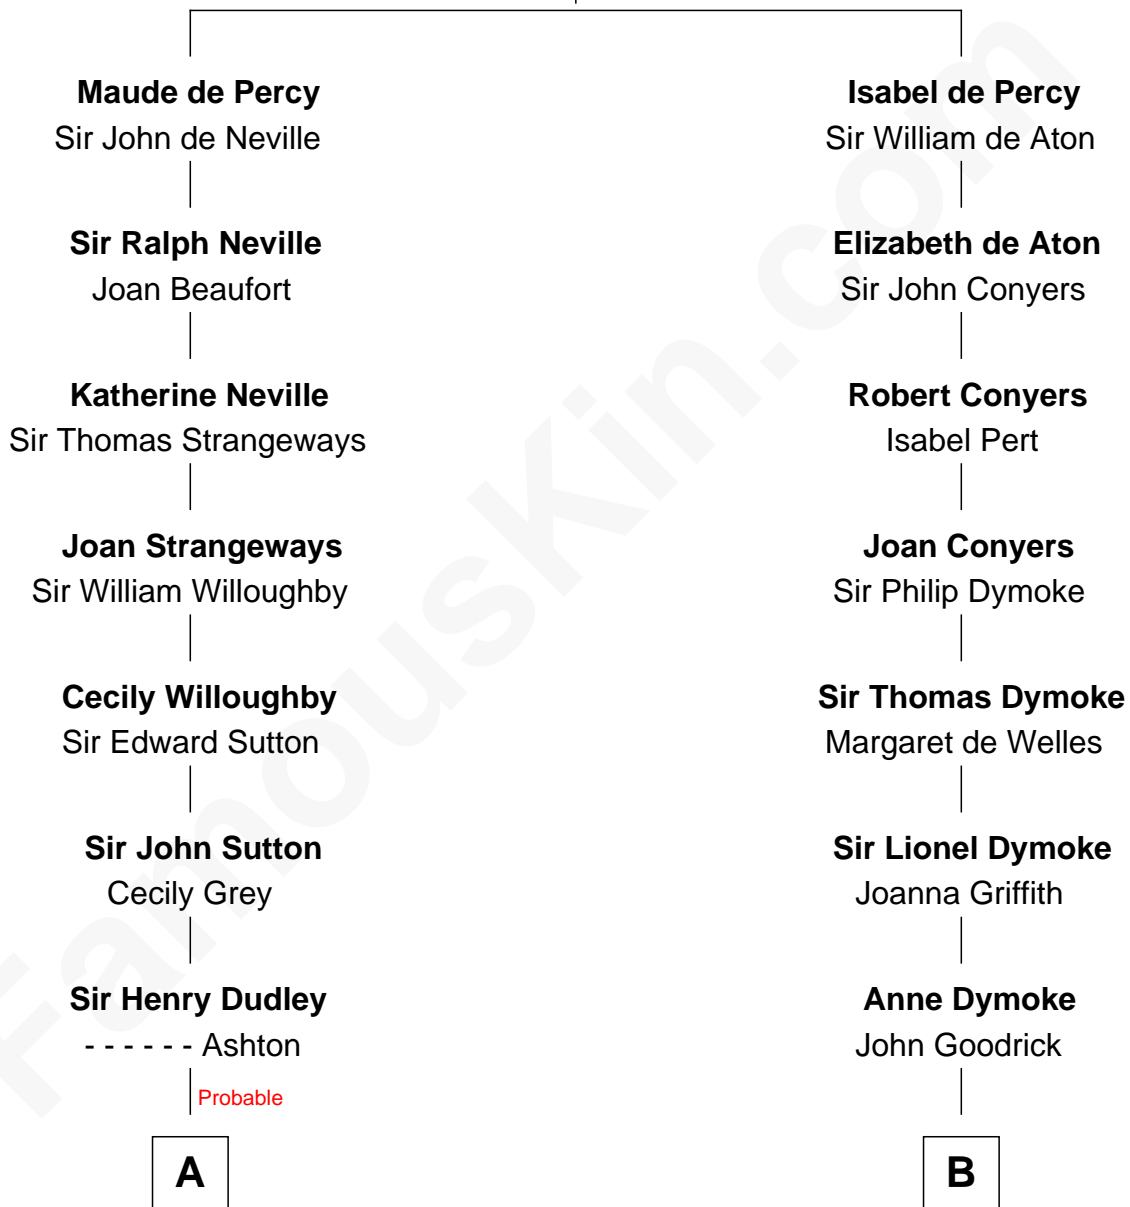

FamousKin.com
Relationship Chart of
William Marsh Rice
Founder of Rice University

16th cousin 5 times removed of

Dave Cowens
NBA Hall of Famer

Sir Henry de Percy
 Idoine de Clifford

C

Thomas Albert Atwood

Priscilla Ann Kelly