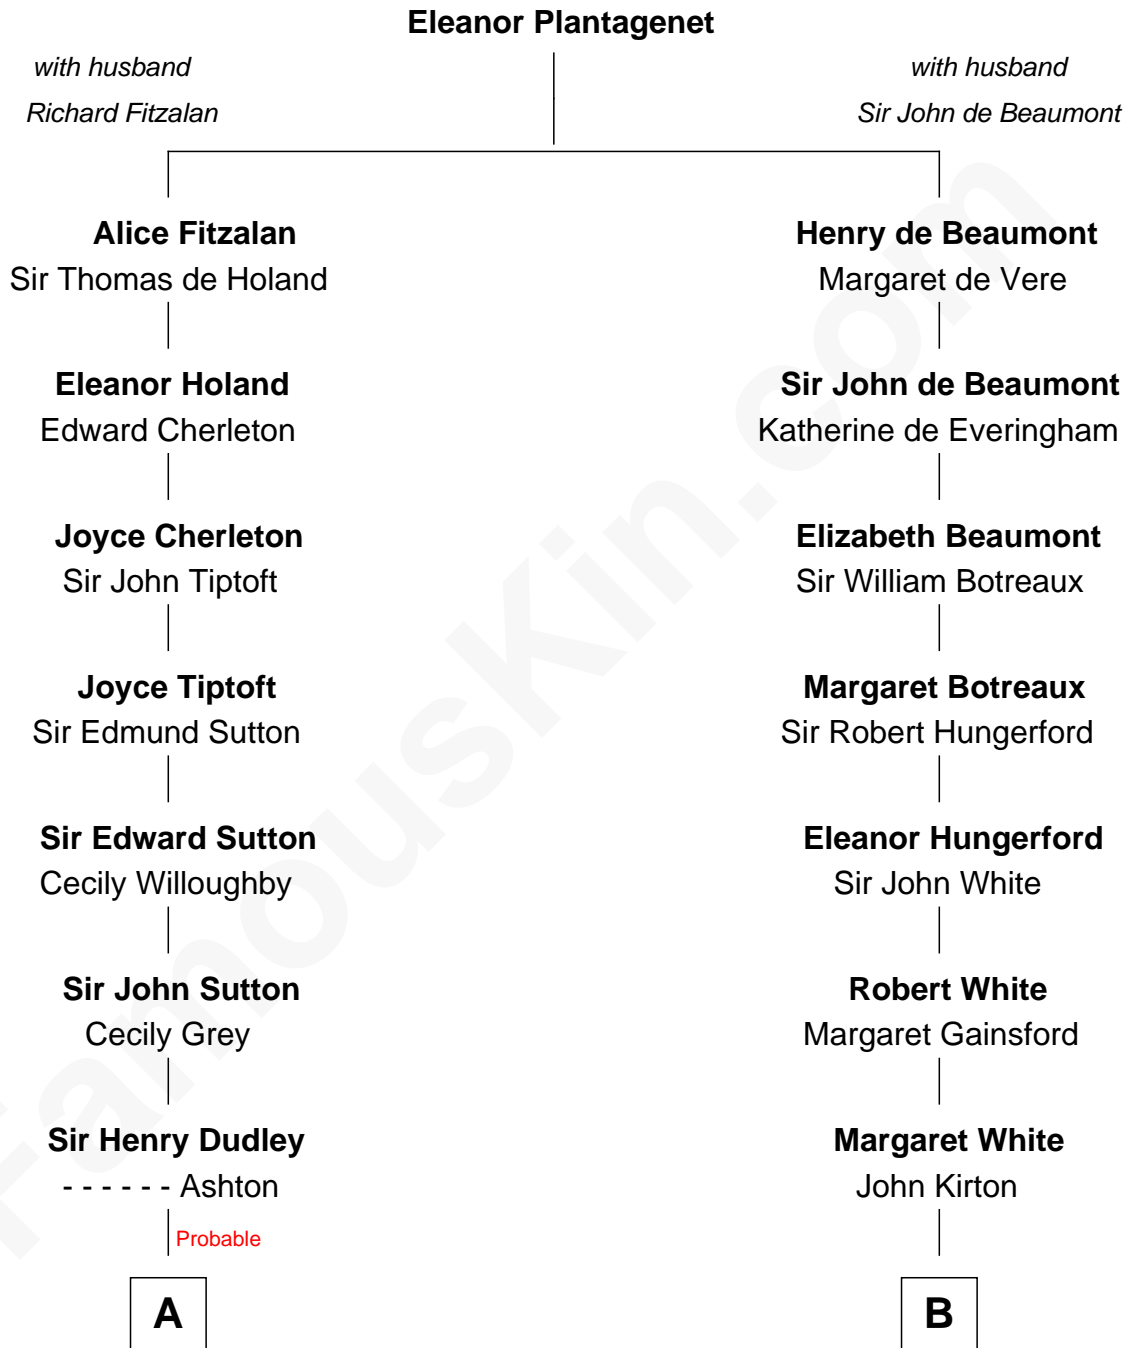

FamousKin.com
Relationship Chart of
William Marsh Rice
Founder of Rice University

16th cousin 5 times removed of

Thomas J. Watson, Jr.
President and CEO of I.B.M.

C

Mary Hamilton

Dr. Oliver Kittredge

Oliver Kittredge