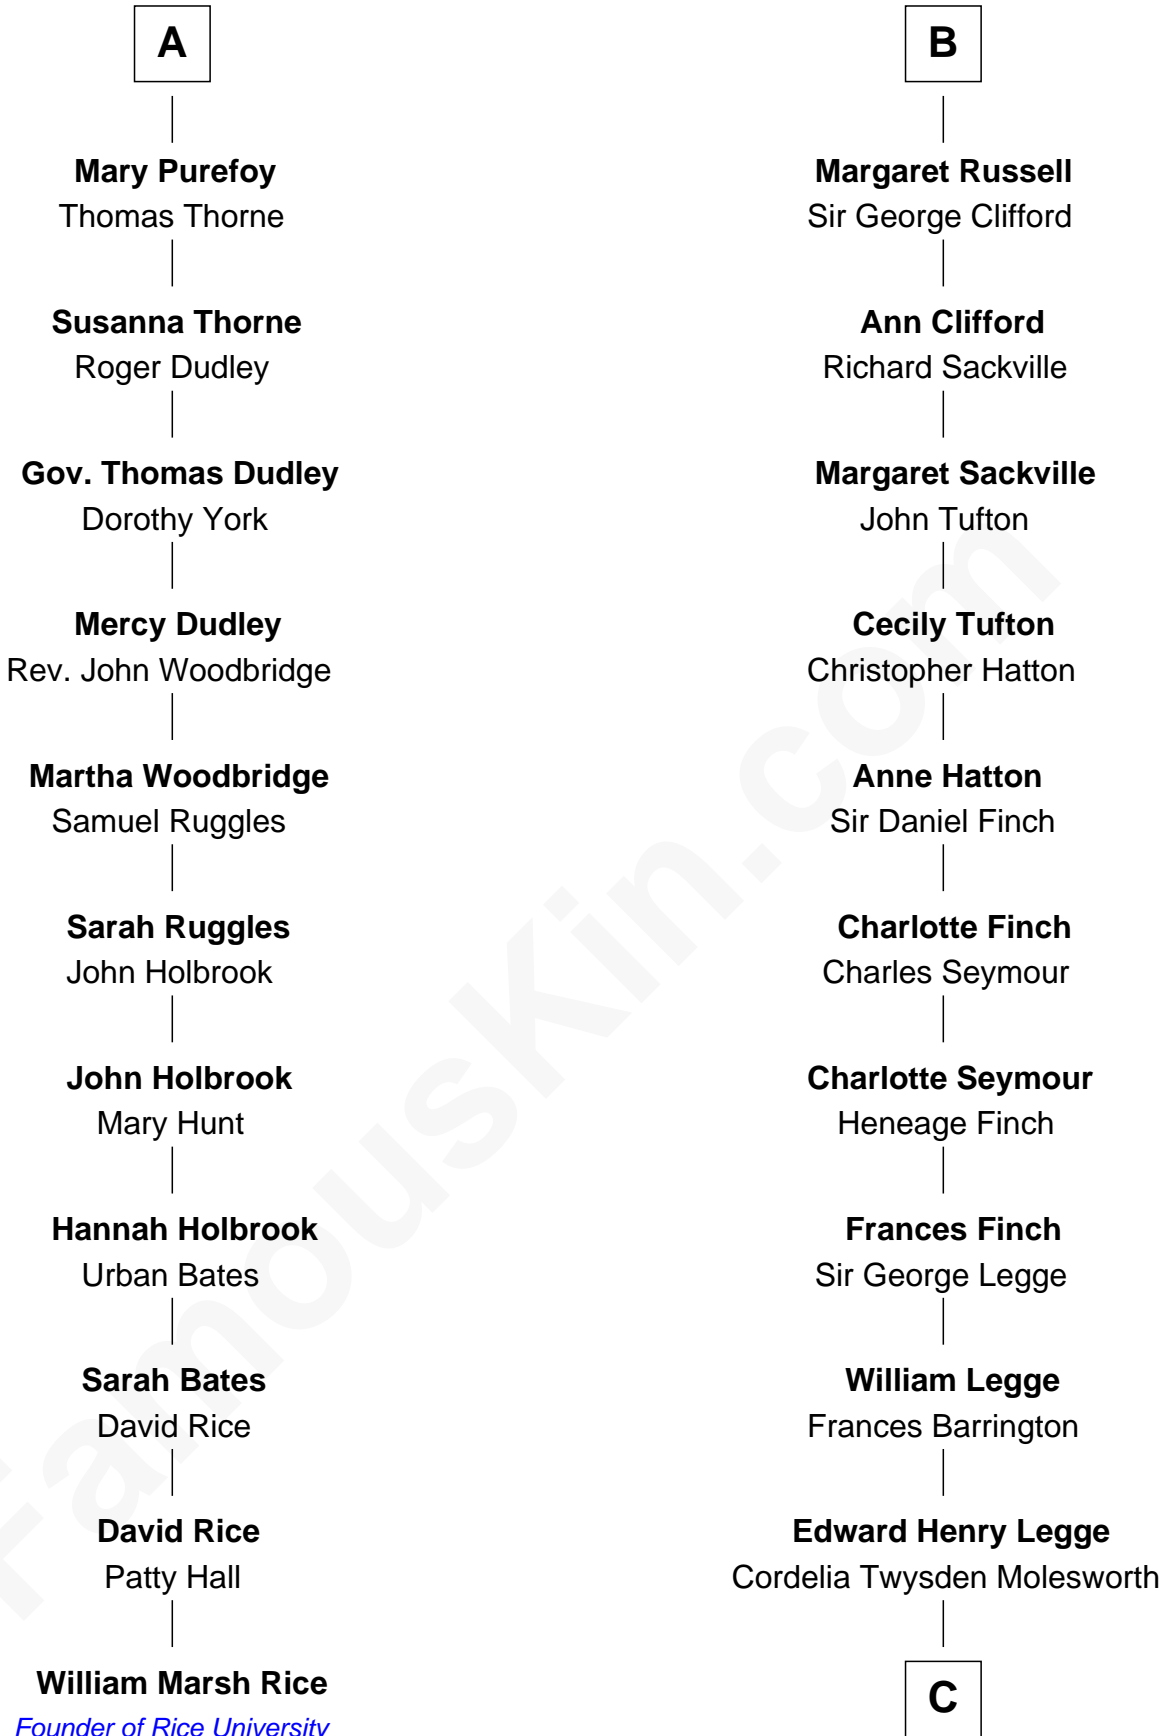

FamousKin.com Relationship Chart of

William Marsh Rice

Founder of Rice University

17th cousin 3 times removed of

Kit Harington

TV Actor - "Game of Thrones"

Sir John Howard

Alice de Bois

Joan Howard
Sir Peter de Brewes

Beatrice Brewes
Sir Hugh Shirley

Sir Ralph Shirley
Joan Basset

Beatrice Shirley
John Brome

Isabel Brome
John Denton

Alice Denton
Nicholas Purefoy

Edward Purefoy
Anne Fettiplace

A

Sir Robert Howard
Margaret de Scales

Sir John Howard
Alice Tendring

Henry Howard
Mary Hussey

Elizabeth Howard
Henry Wentworth

Margery Wentworth
Sir William Waldegrave

Margaret Waldegrave
Sir John St. John

Margaret St. John
Sir Francis Russell

B

C

Lois Marjorie Legge
Ernest Wriothesley Denny

Lavender Cecilia Denny
John Charles Dundas Harington

Sir David Richard Harington
Deborah Jane Catesby

Kit Harington

TV Actor - "Game of Thrones"