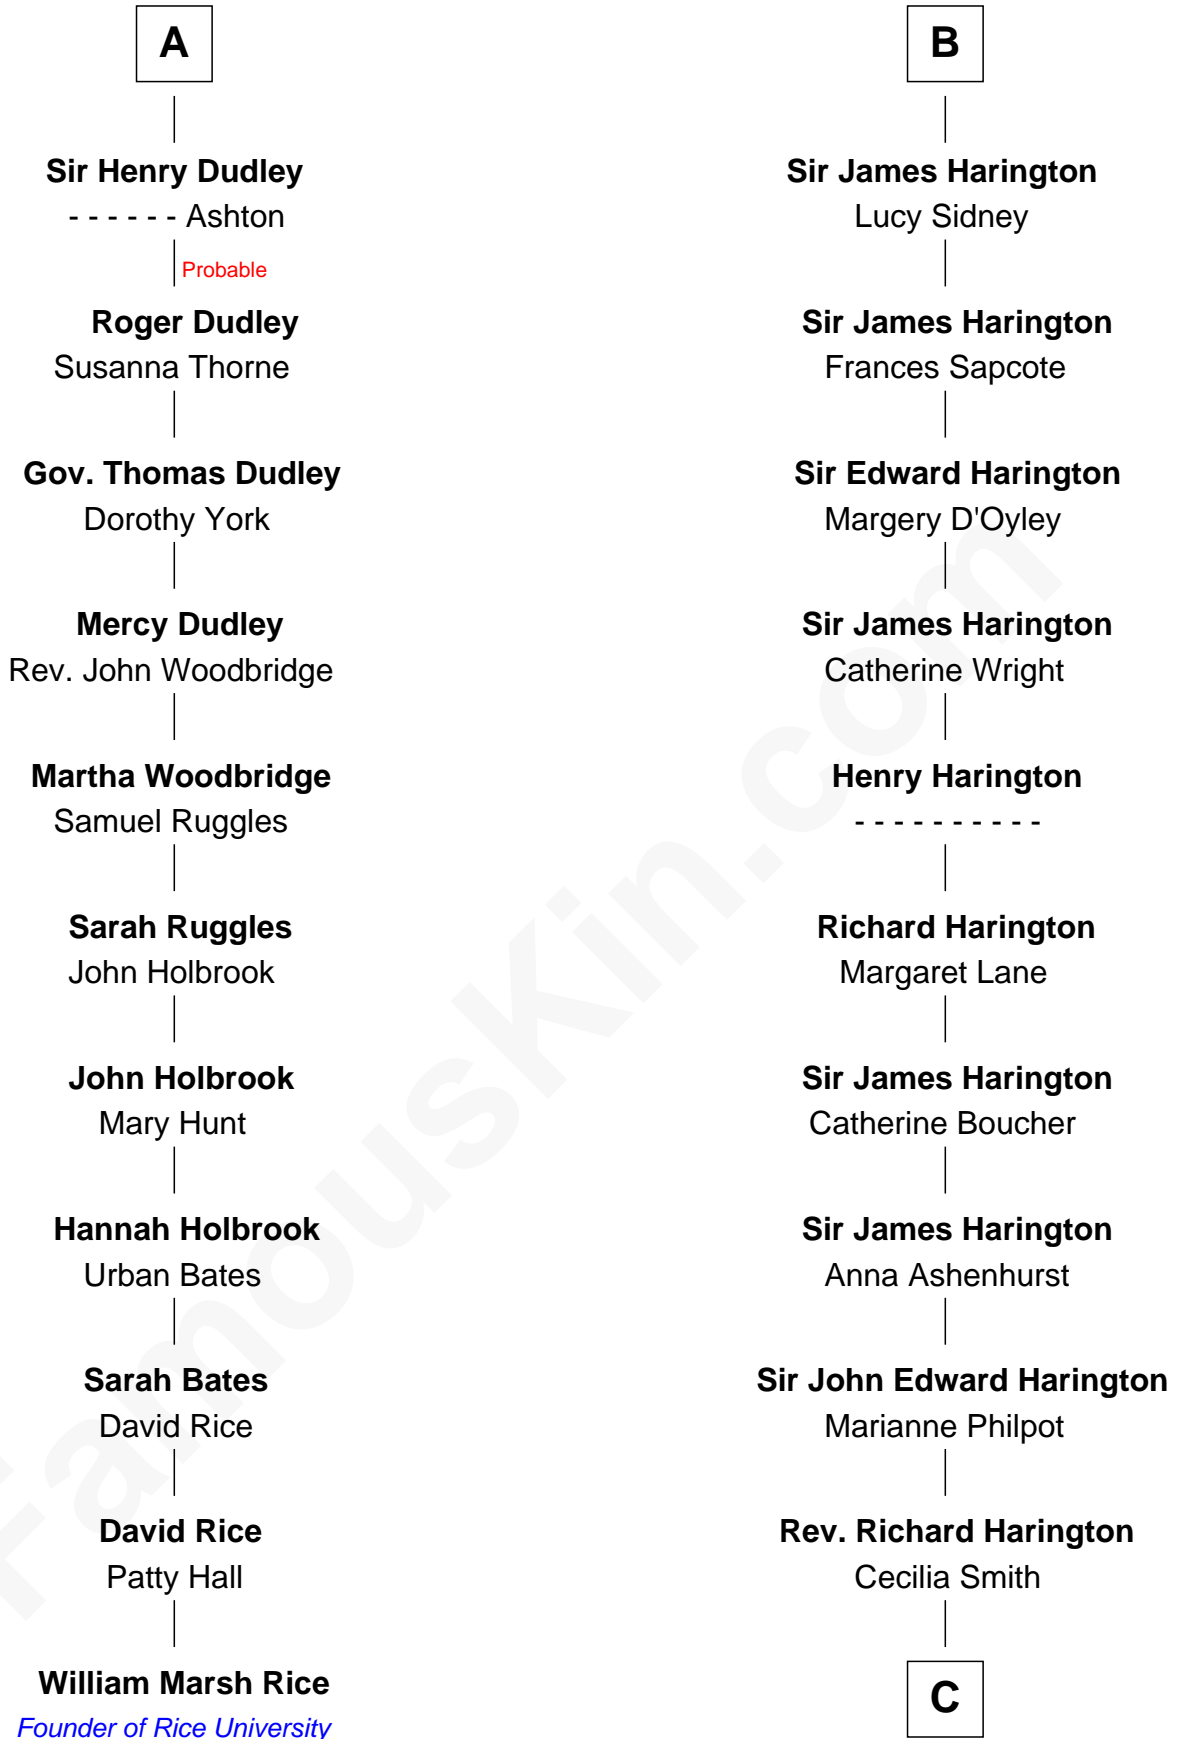

# FamousKin.com Relationship Chart of

**William Marsh Rice**

*Founder of Rice University*

17th cousin 4 times removed of

**Kit Harington**

*TV Actor - "Game of Thrones"*

**Sir Robert de Harington**

Elizabeth de Multon

Mary Kirby

**John de Harington**

Agnes Flete

**Robert de Harington**

----- Laund

**John de Harington**

Catherine Colepepper

**Robert Harington**

Maud Prisett

**Sir John Harington**

Alice Southill

**Sir John Harington**

Elizabeth Moton

**B**

C

**Sir Richard Harington**

Francis Agnata Biscoe

**Sir Richard Harington**

Selina Louisa Grace Dundas

**John Charles Dundas Harington**

Lavender Cecilia Denny

**Sir David Richard Harington**

Deborah Jane Catesby

**Kit Harington**