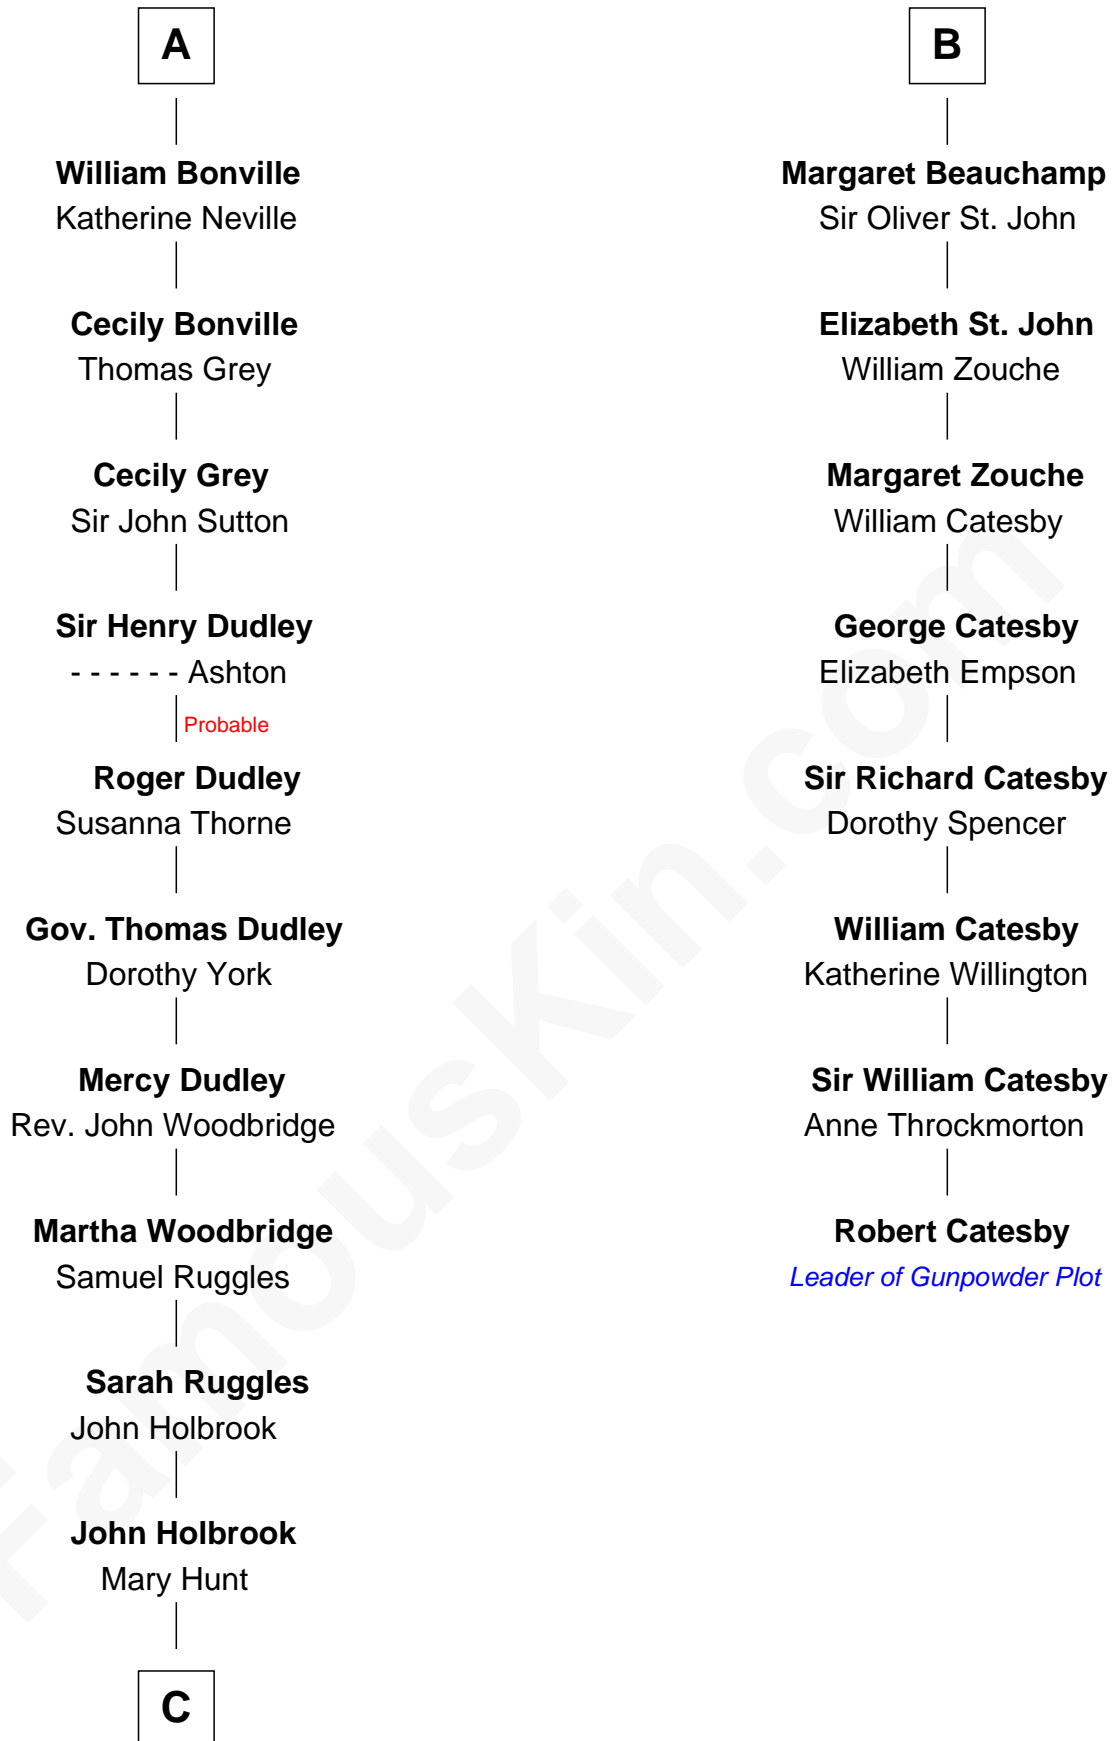

FamousKin.com Relationship Chart of

William Marsh Rice
Founder of Rice University

14th cousin 6 times removed of

Robert Catesby
Leader of Gunpowder Plot

Sir Humphrey de Bohun
Maud of Eu

C

—
Hannah Holbrook

Urban Bates

—
Sarah Bates

David Rice

—
David Rice

Patty Hall

—
William Marsh Rice

Founder of Rice University

FamousKin.com