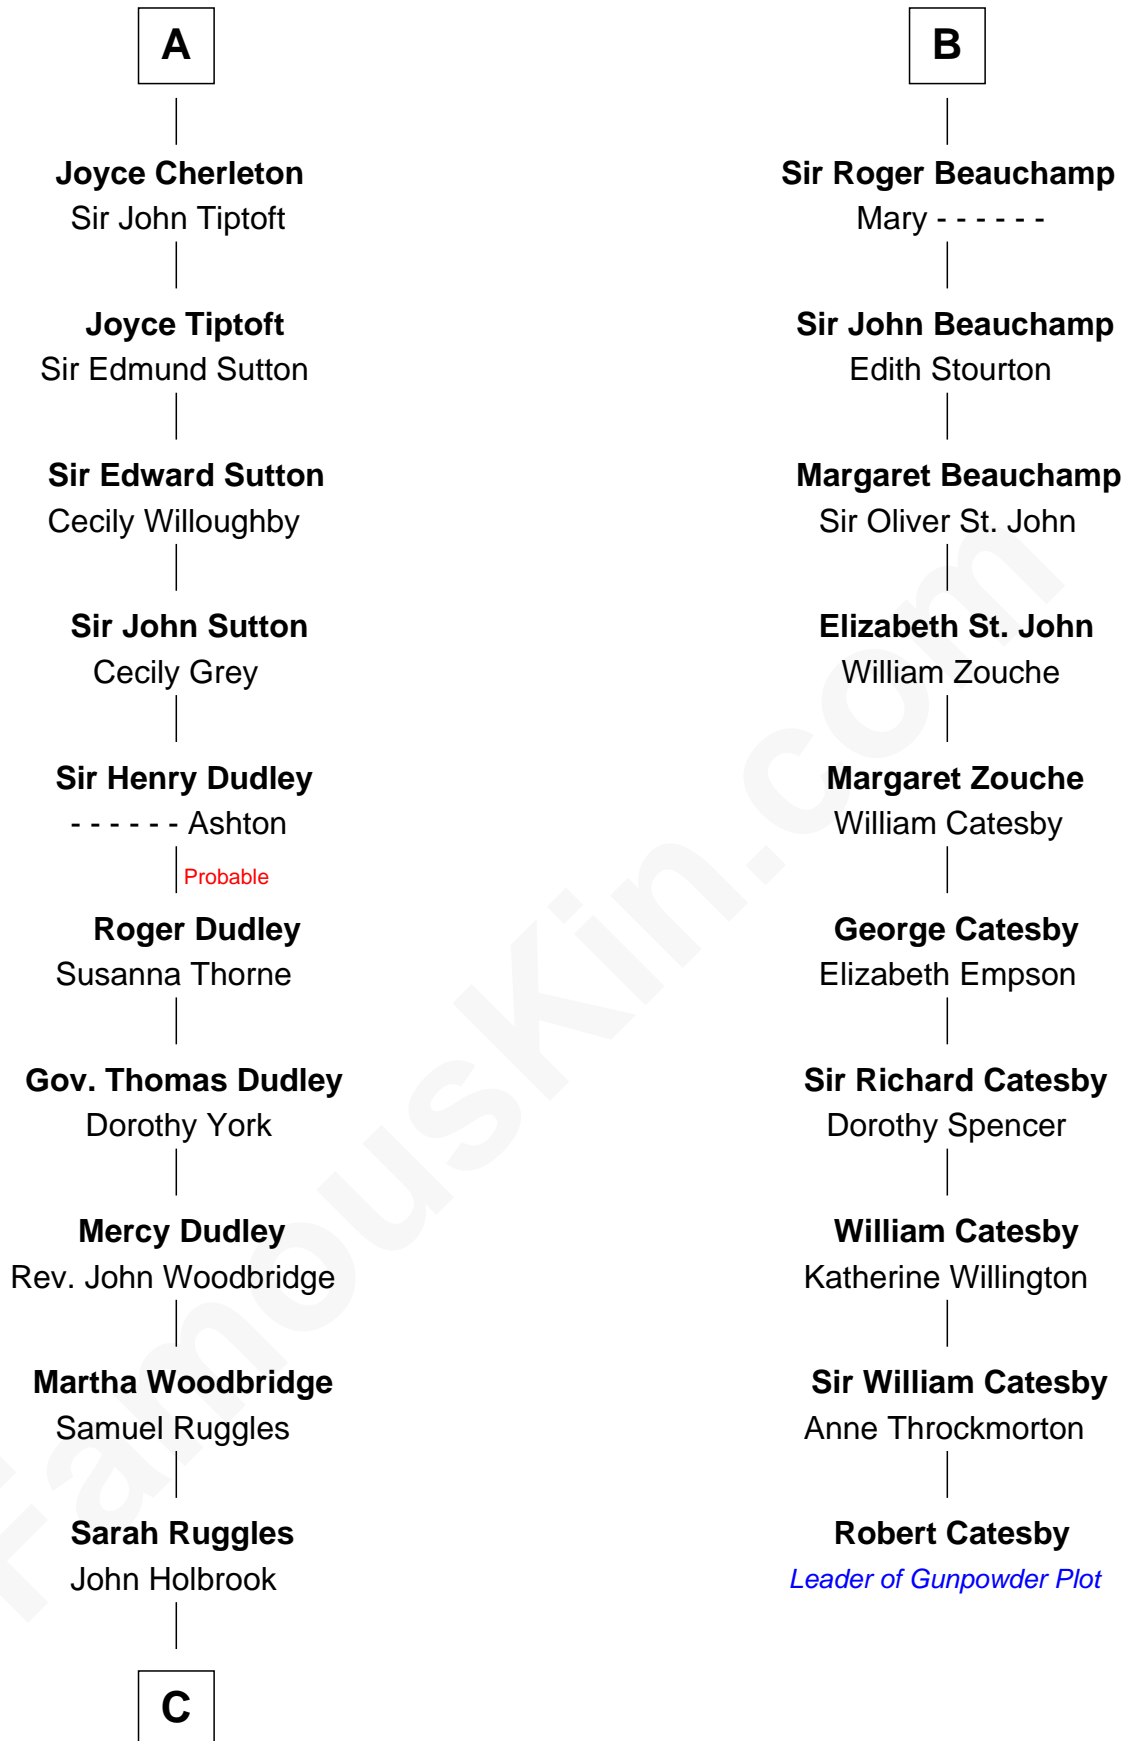

**FamousKin.com**  
**Relationship Chart of**  
**William Marsh Rice**  
*Founder of Rice University*

**16th cousin 5 times removed of**  
**Robert Catesby**  
*Leader of Gunpowder Plot*

**C**

John Holbrook

Mary Hunt

Hannah Holbrook

Urban Bates

Sarah Bates

David Rice

David Rice

Patty Hall

**William Marsh Rice**