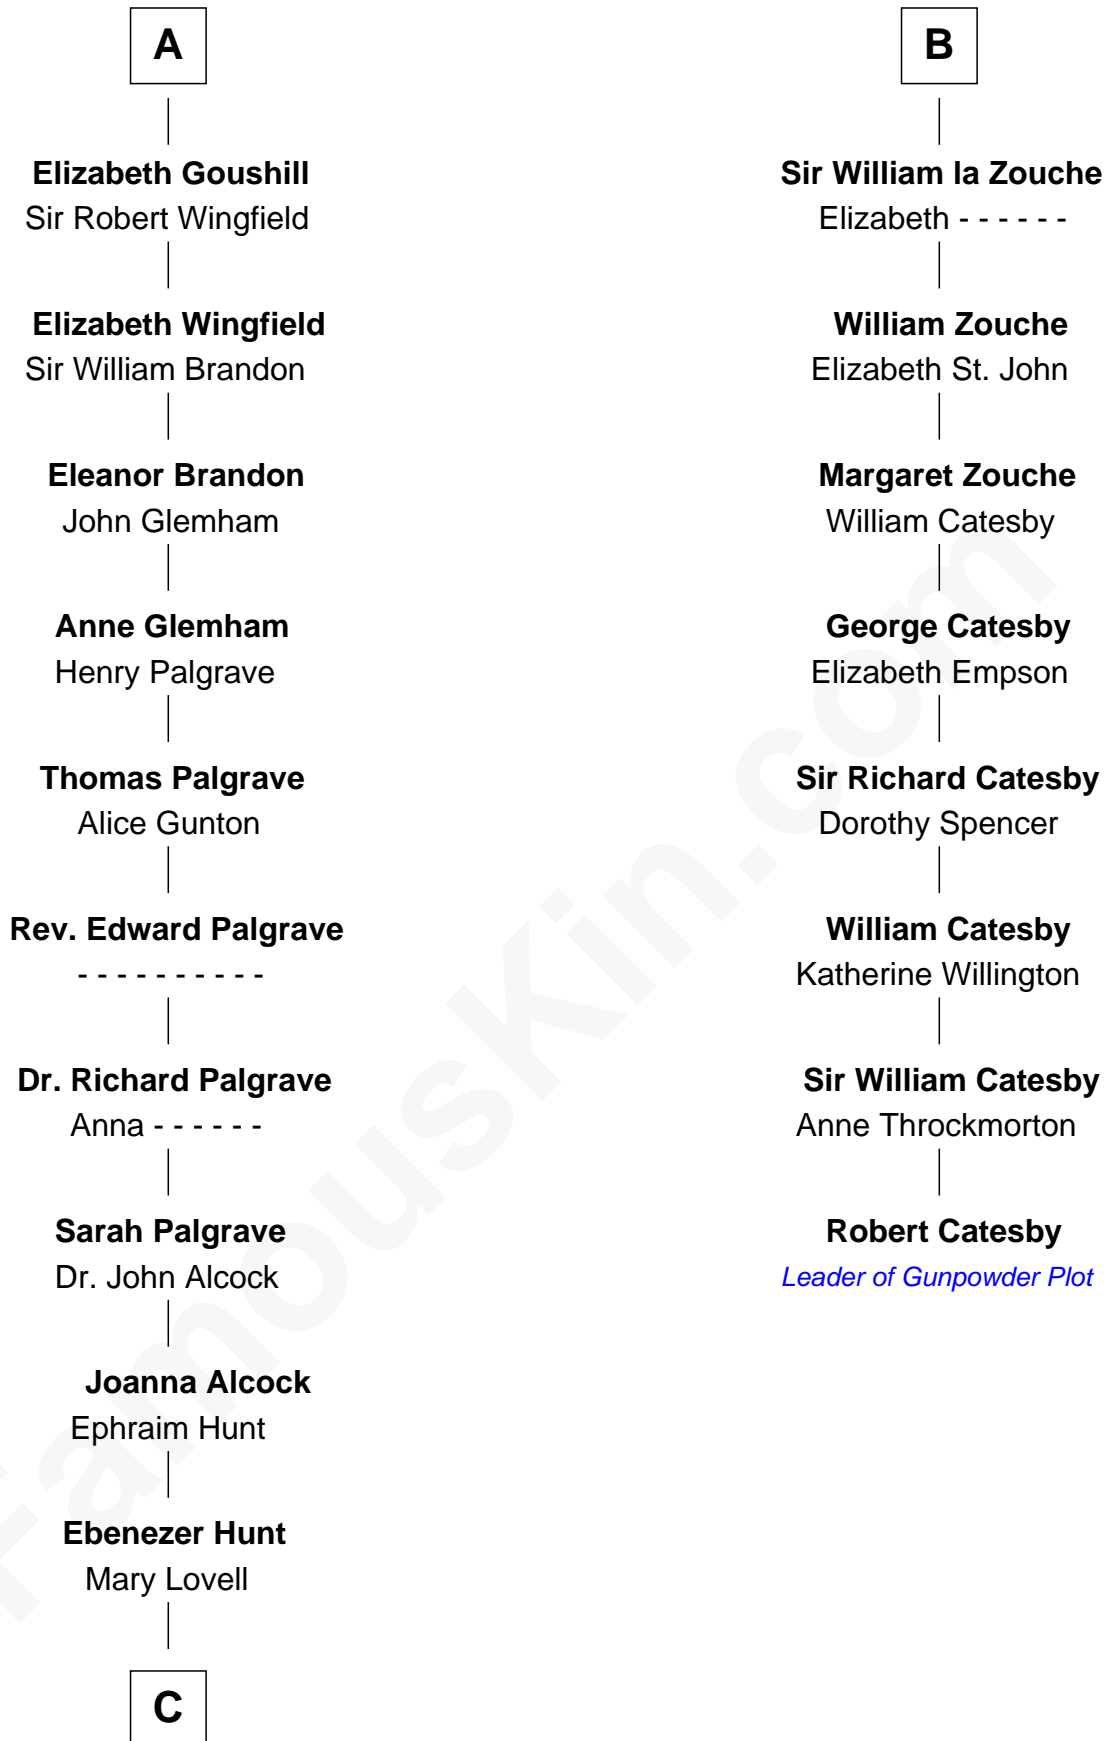

# FamousKin.com Relationship Chart of

**William Marsh Rice**

*Founder of Rice University*

14th cousin 7 times removed of

**Robert Catesby**

*Leader of Gunpowder Plot*

**Sir Robert II de Quincy**

Hawise of Chester

**C**

—  
**Mary Hunt**

John Holbrook

—  
**Hannah Holbrook**

Urban Bates

—  
**Sarah Bates**

David Rice

—  
**David Rice**

Patty Hall

—  
**William Marsh Rice**

*Founder of Rice University*

FamousKin.com