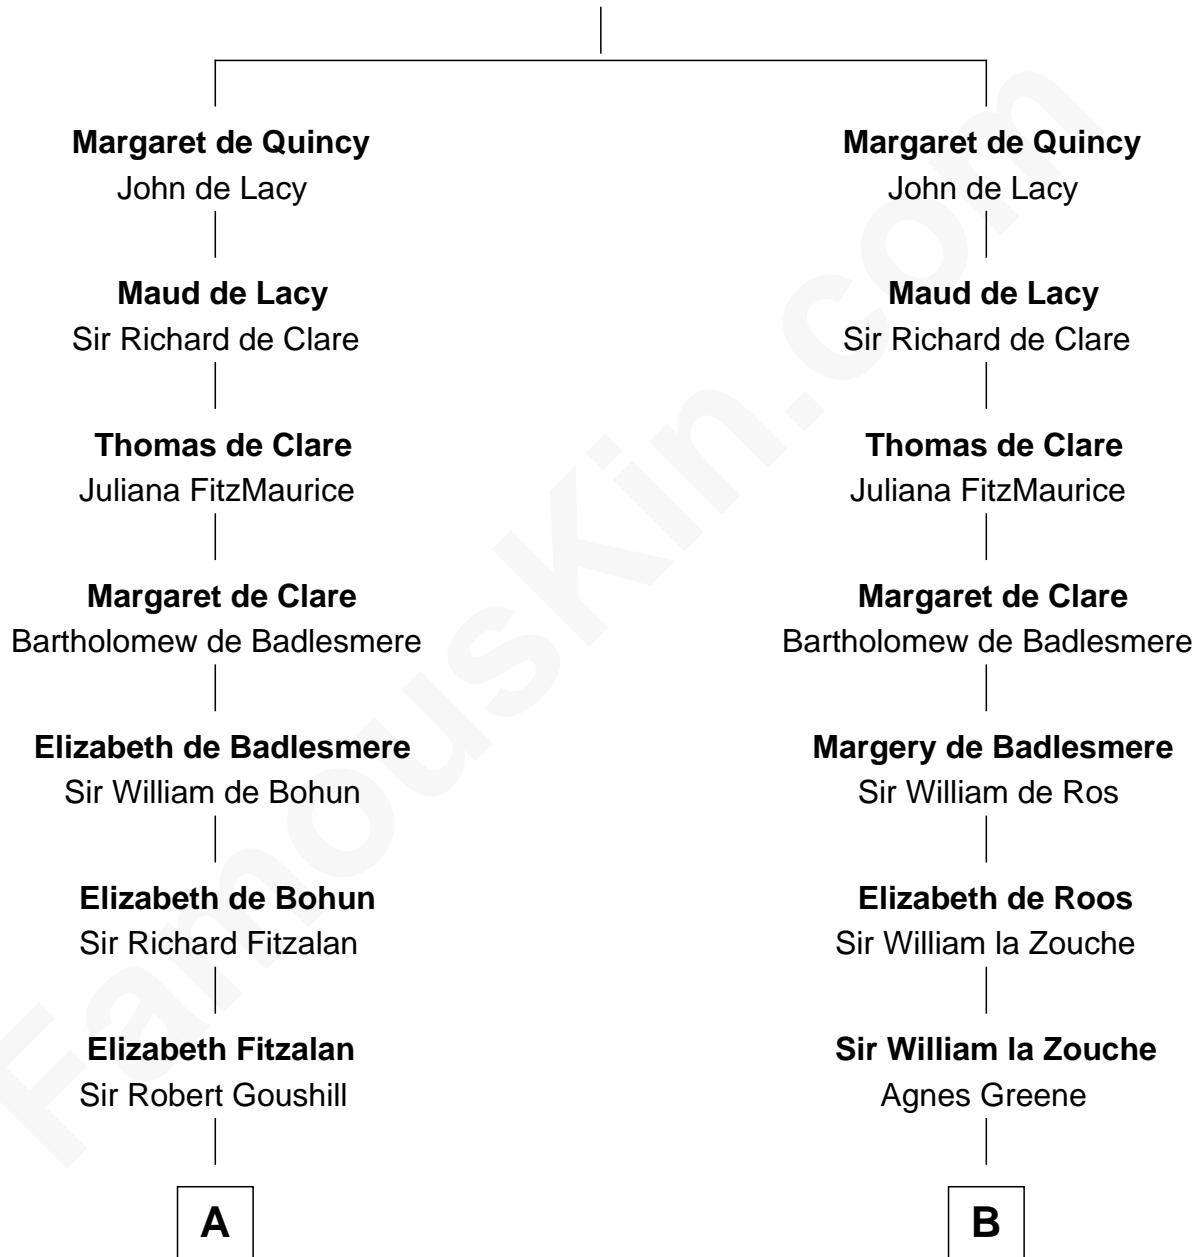

# FamousKin.com Relationship Chart of

**William Marsh Rice**

*Founder of Rice University*

14th cousin 7 times removed of

**Robert Catesby**

*Leader of Gunpowder Plot*

**Sir Robert II de Quincy**

Hawise of Chester

**C**

—  
**Mary Hunt**

John Holbrook

—  
**Hannah Holbrook**

Urban Bates

—  
**Sarah Bates**

David Rice

—  
**David Rice**

Patty Hall

—  
**William Marsh Rice**

*Founder of Rice University*

FamousKin.com