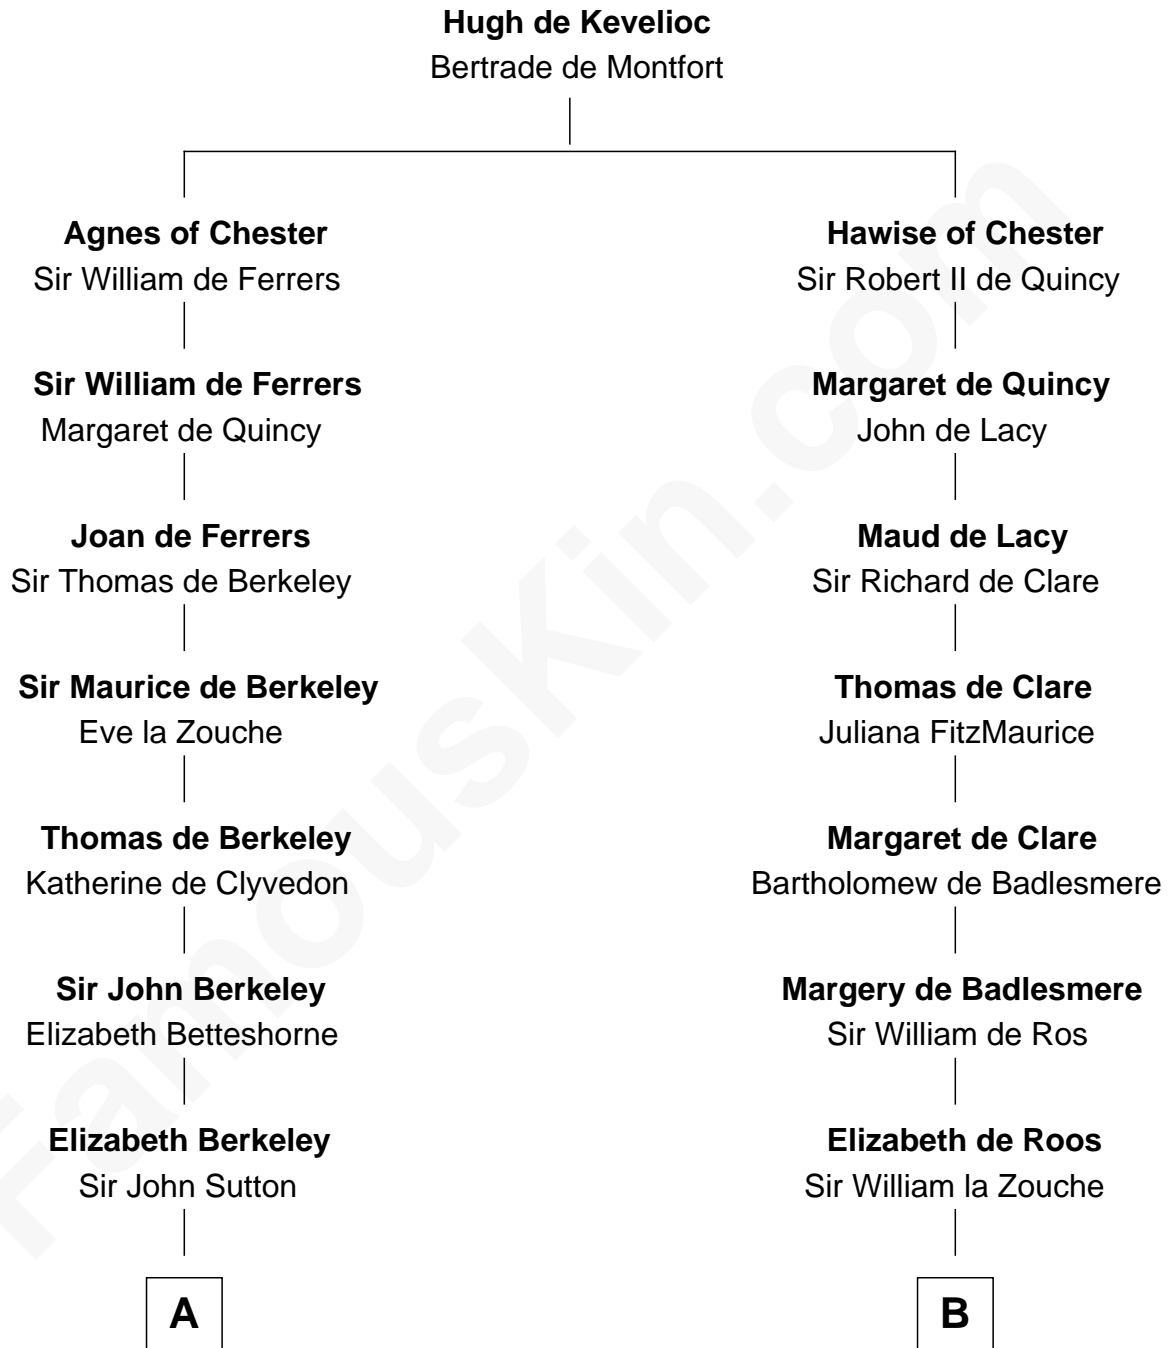

FamousKin.com
Relationship Chart of
William Marsh Rice
Founder of Rice University

15th cousin 5 times removed of

Robert Catesby
Leader of Gunpowder Plot

C

—
Hannah Holbrook

Urban Bates

—
Sarah Bates

David Rice

—
David Rice

Patty Hall

—
William Marsh Rice

Founder of Rice University

FamousKin.com