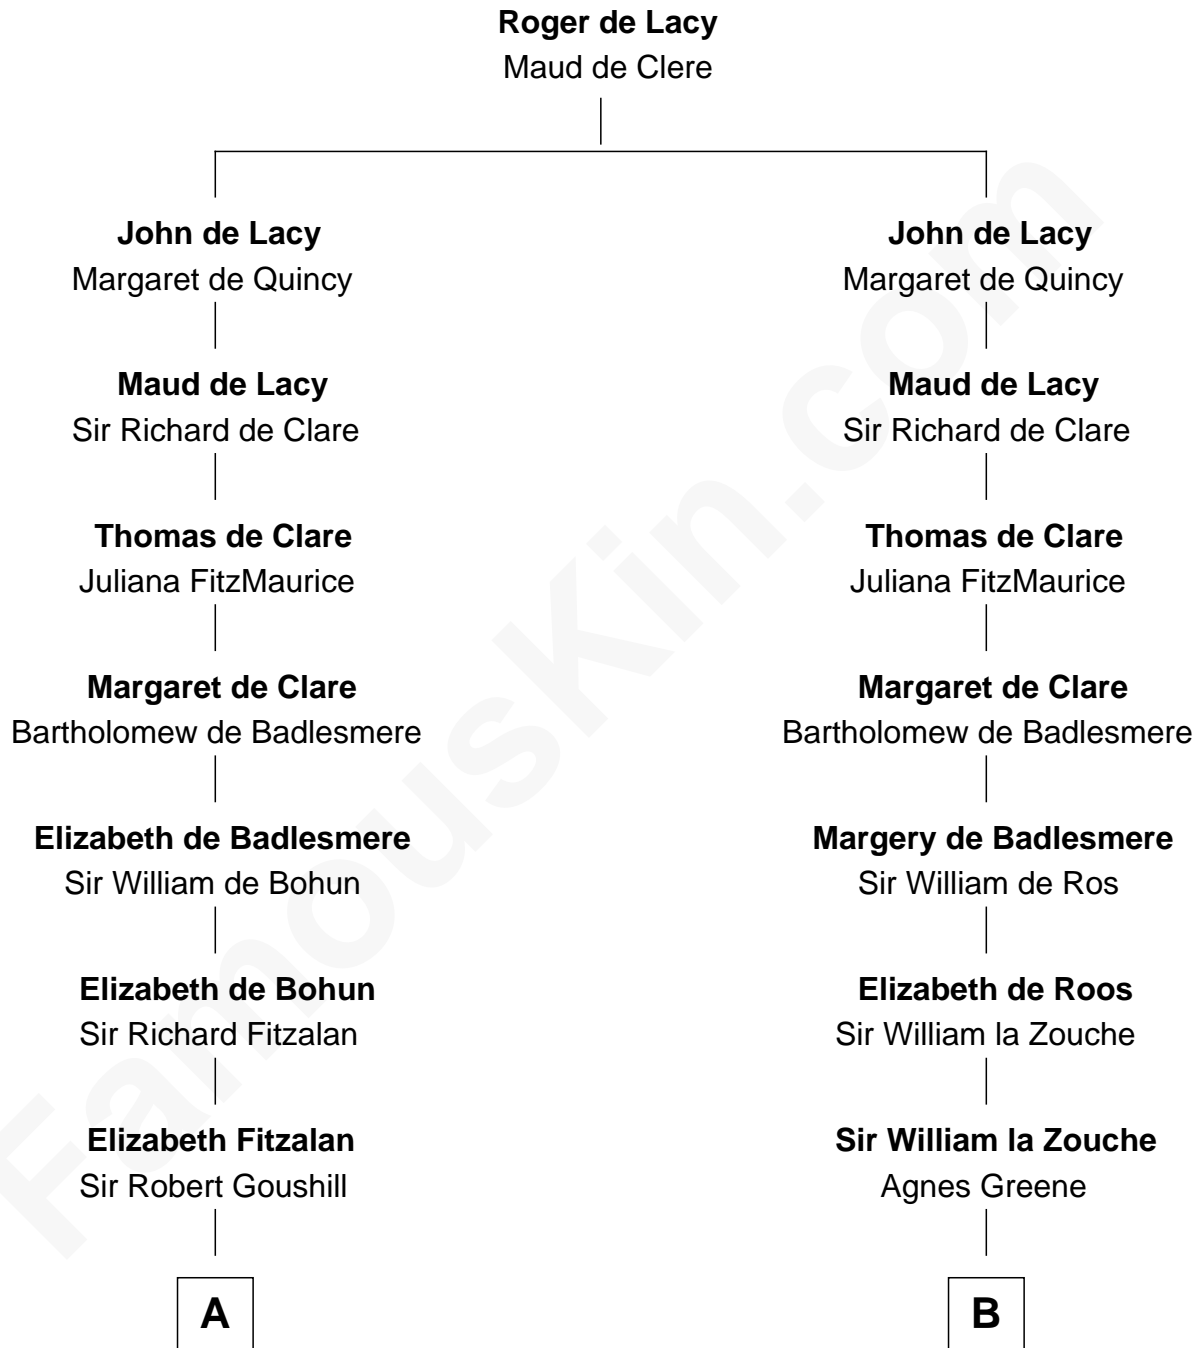

FamousKin.com Relationship Chart of

William Marsh Rice

Founder of Rice University

14th cousin 7 times removed of

Robert Catesby

Leader of Gunpowder Plot

C

—
Mary Hunt

John Holbrook

—
Hannah Holbrook

Urban Bates

—
Sarah Bates

David Rice

—
David Rice

Patty Hall

—
William Marsh Rice