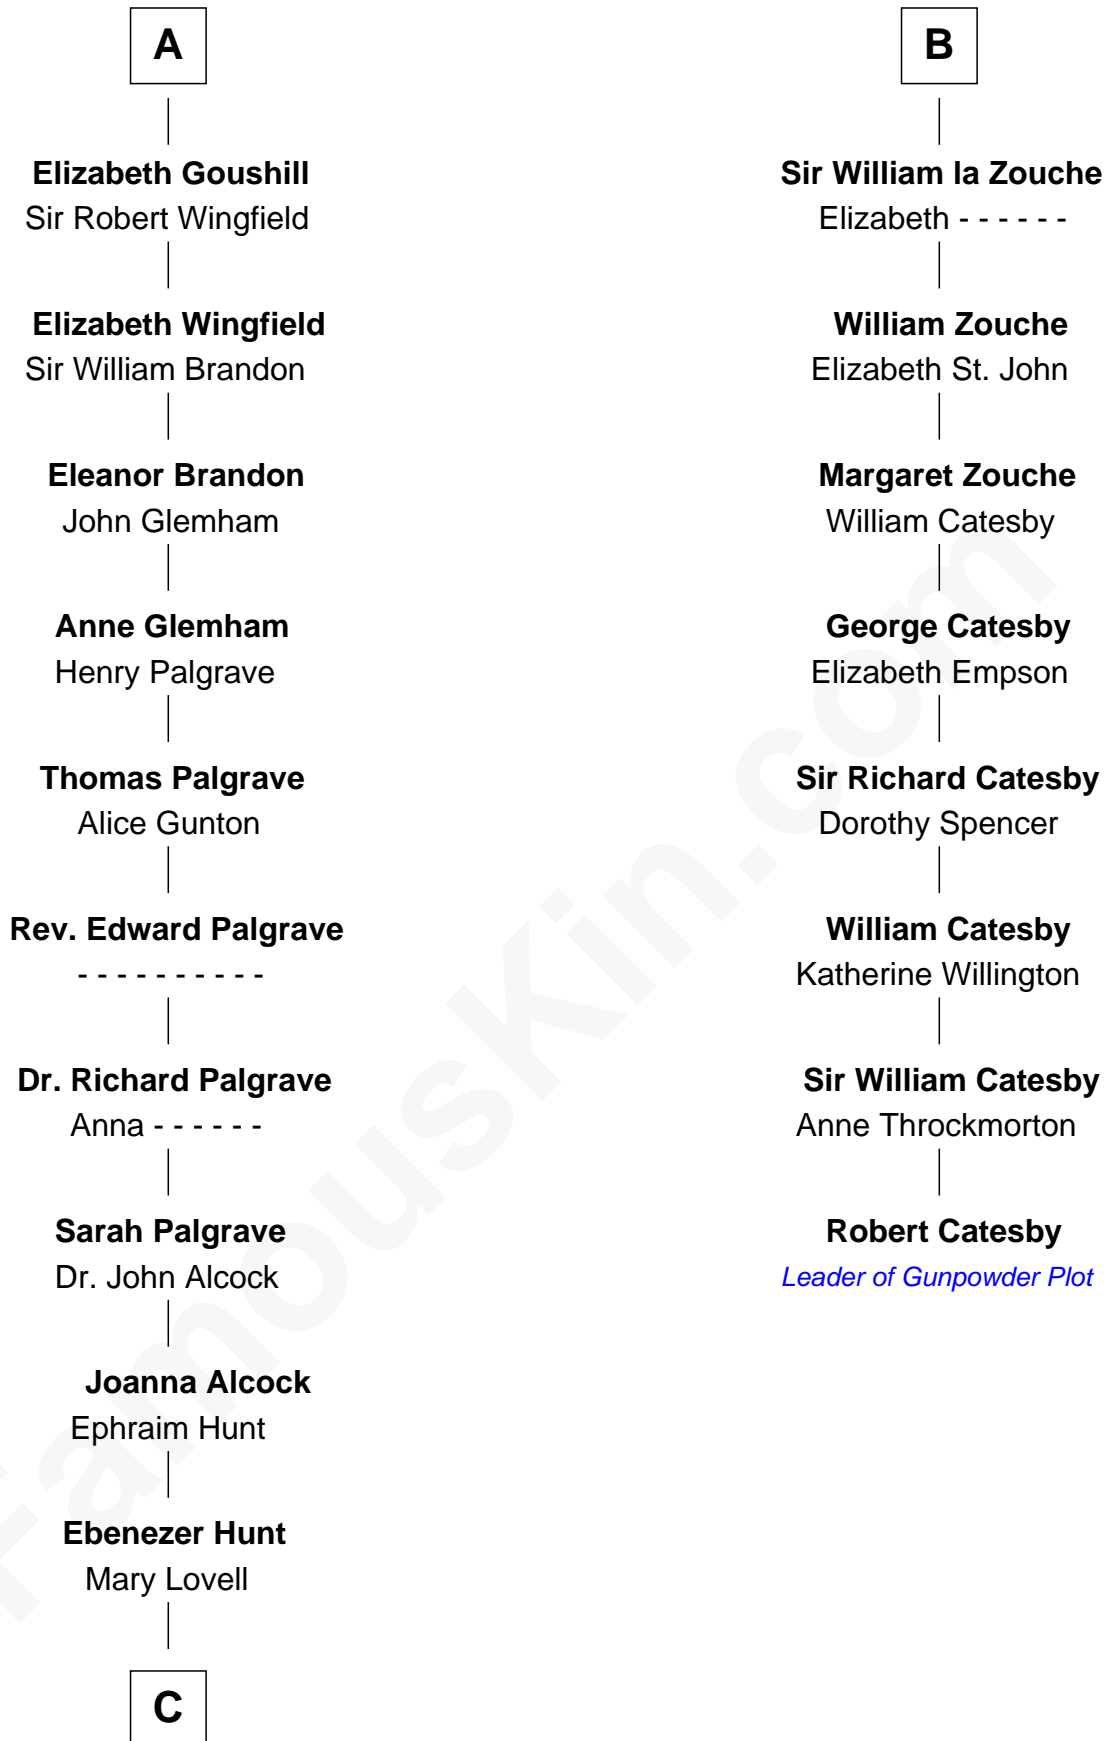

FamousKin.com Relationship Chart of

William Marsh Rice

Founder of Rice University

14th cousin 7 times removed of

Robert Catesby

Leader of Gunpowder Plot

C

—
Mary Hunt

John Holbrook

—
Hannah Holbrook

Urban Bates

—
Sarah Bates

David Rice

—
David Rice

Patty Hall

—
William Marsh Rice