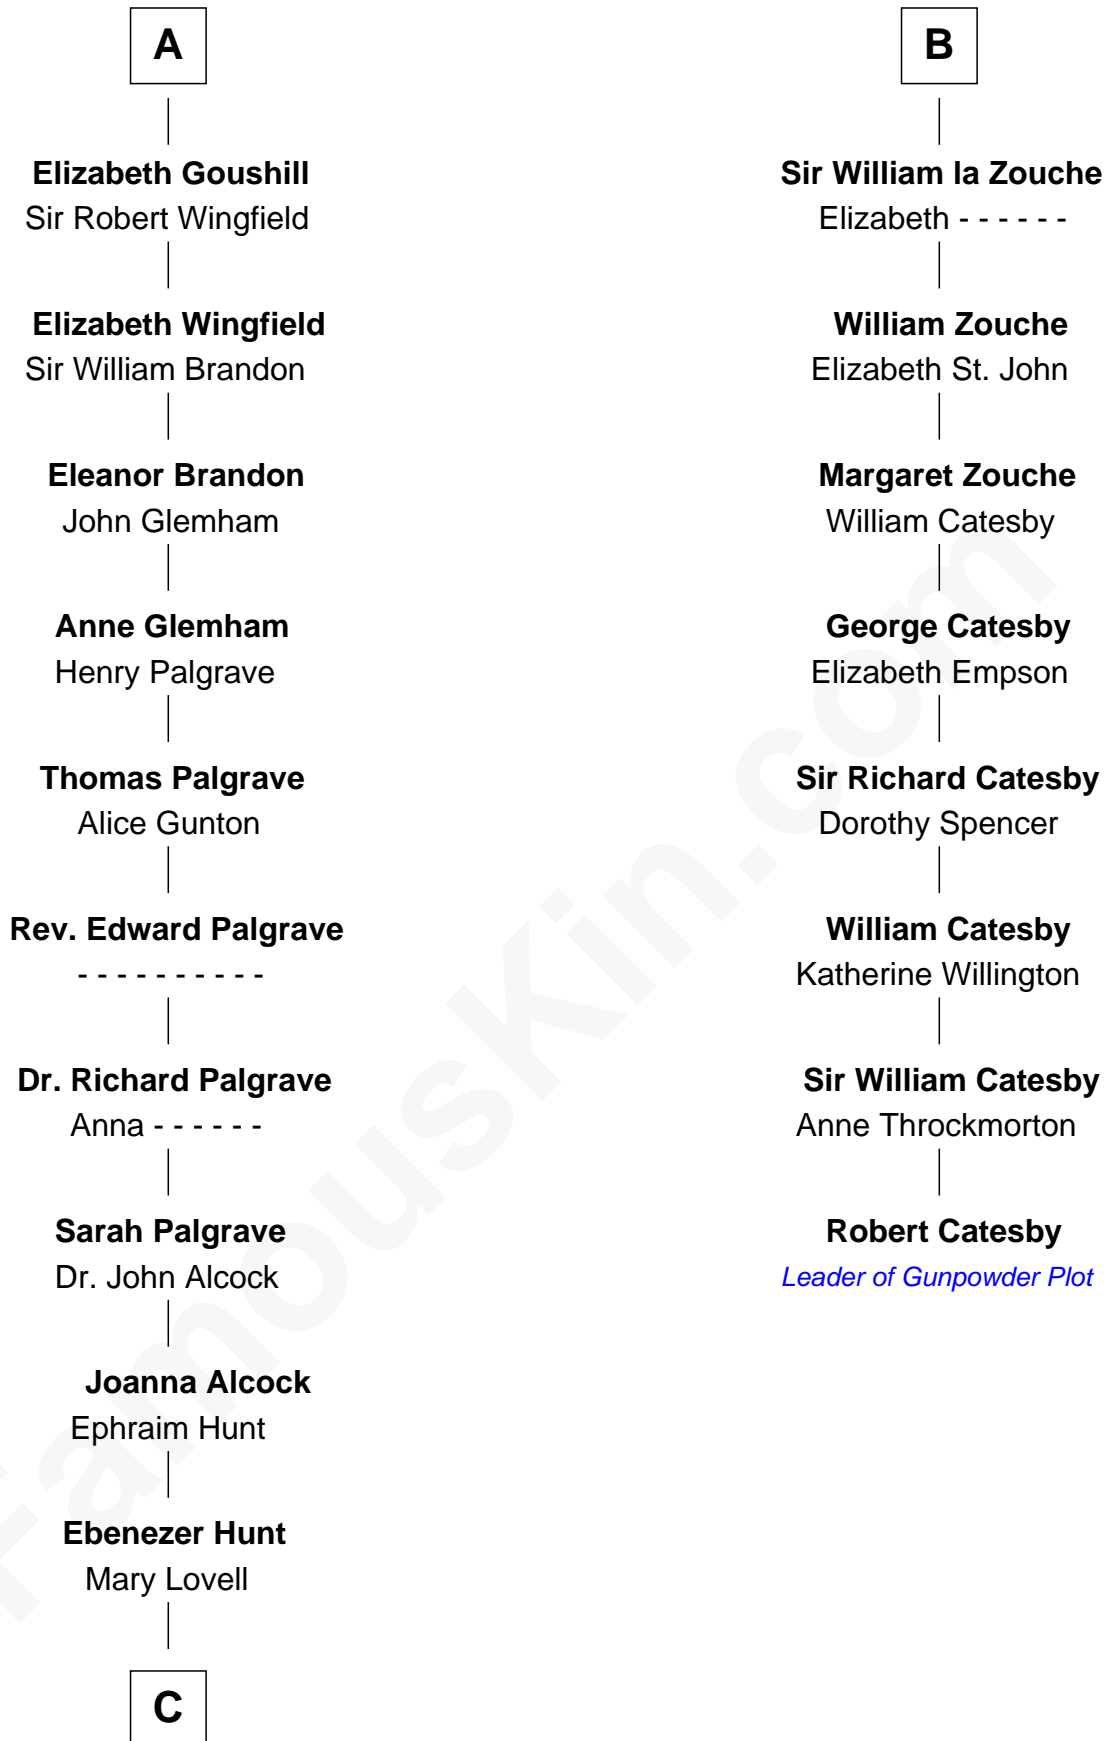

**FamousKin.com**  
**Relationship Chart of**  
**William Marsh Rice**  
*Founder of Rice University*

14th cousin 7 times removed of

**Robert Catesby**  
*Leader of Gunpowder Plot*

**C**

—  
**Mary Hunt**

John Holbrook

—  
**Hannah Holbrook**

Urban Bates

—  
**Sarah Bates**

David Rice

—  
**David Rice**

Patty Hall

—  
**William Marsh Rice**