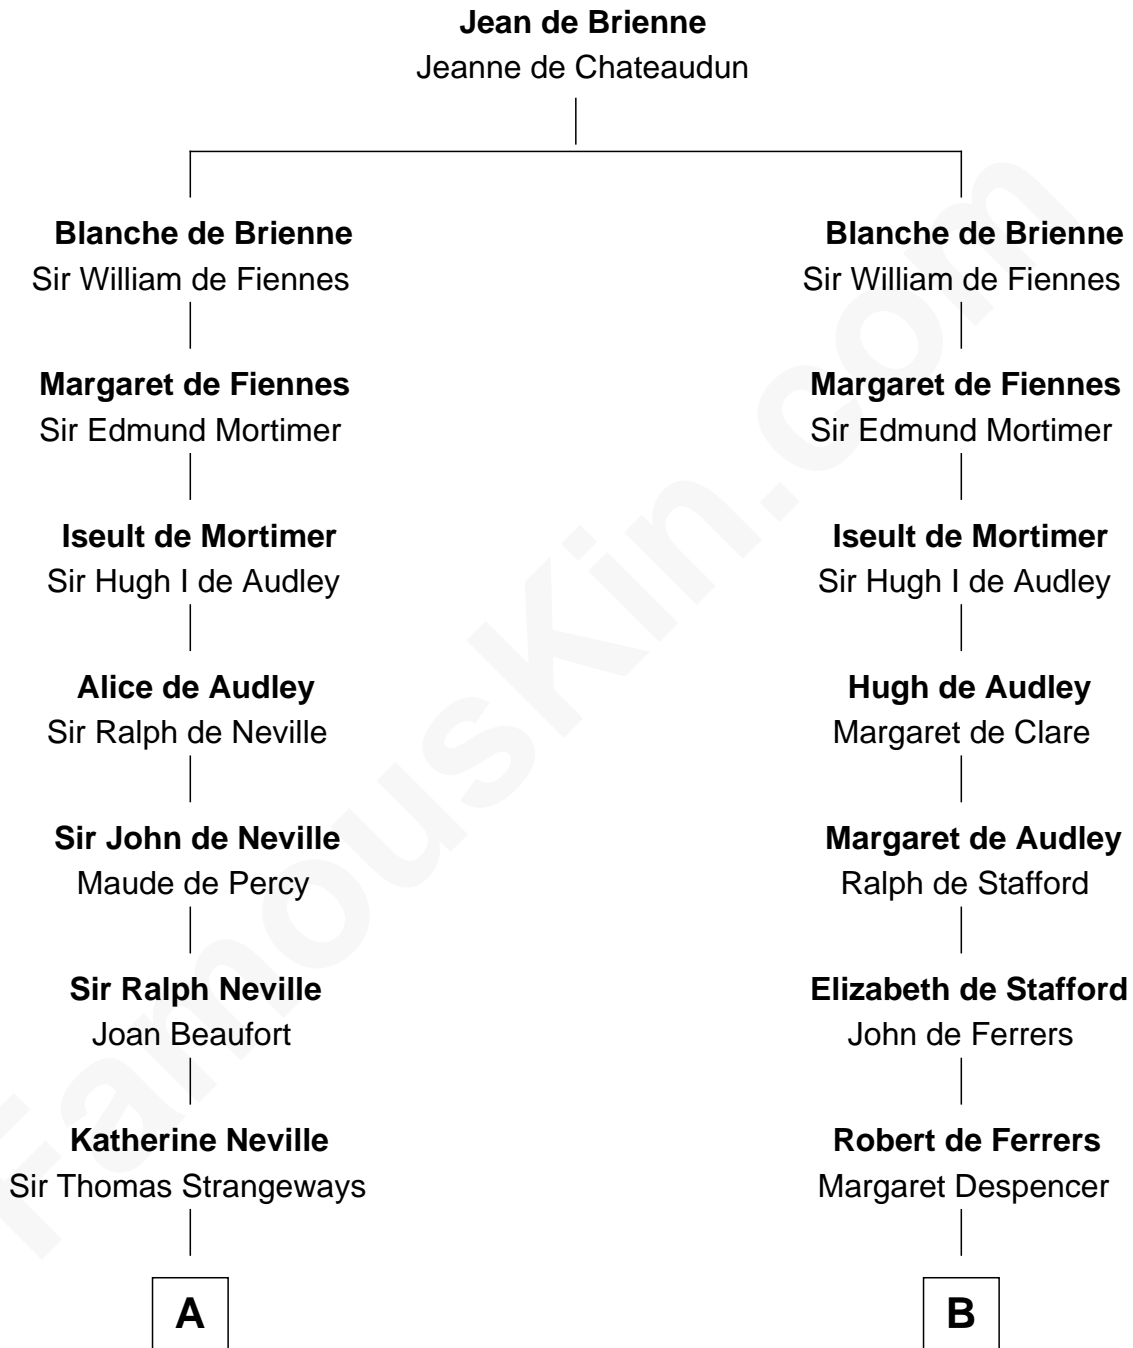

FamousKin.com
Relationship Chart of
William Marsh Rice
Founder of Rice University

20th cousin 1 time removed of

J. A. Folger
Founder of Folger Coffee Company

C

Hannah Holbrook

Urban Bates

Sarah Bates

David Rice

David Rice

Patty Hall

William Marsh Rice

Founder of Rice University

D

Peleg Slocum

Rebecca Bennett

Peleg Slocum