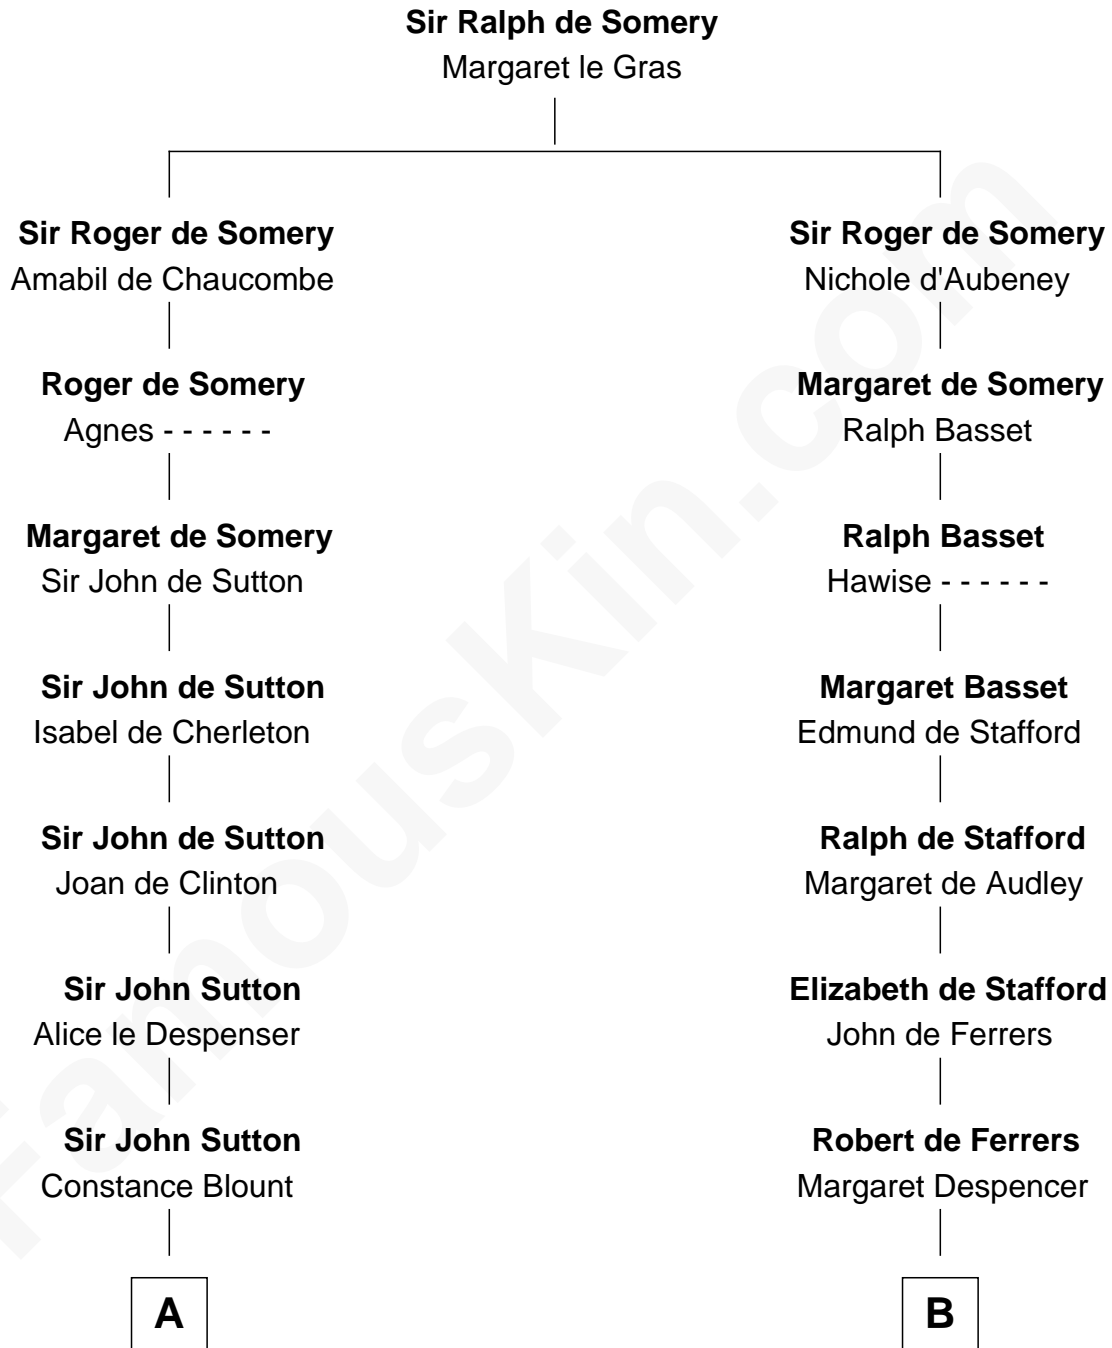

FamousKin.com
Relationship Chart of
William Marsh Rice
Founder of Rice University

21st cousin of
J. A. Folger
Founder of Folger Coffee Company

C

John Holbrook

Mary Hunt

Hannah Holbrook

Urban Bates

Sarah Bates

David Rice

David Rice

Patty Hall

William Marsh Rice

Founder of Rice University

D

Peleg Slocum

Rebecca Bennett