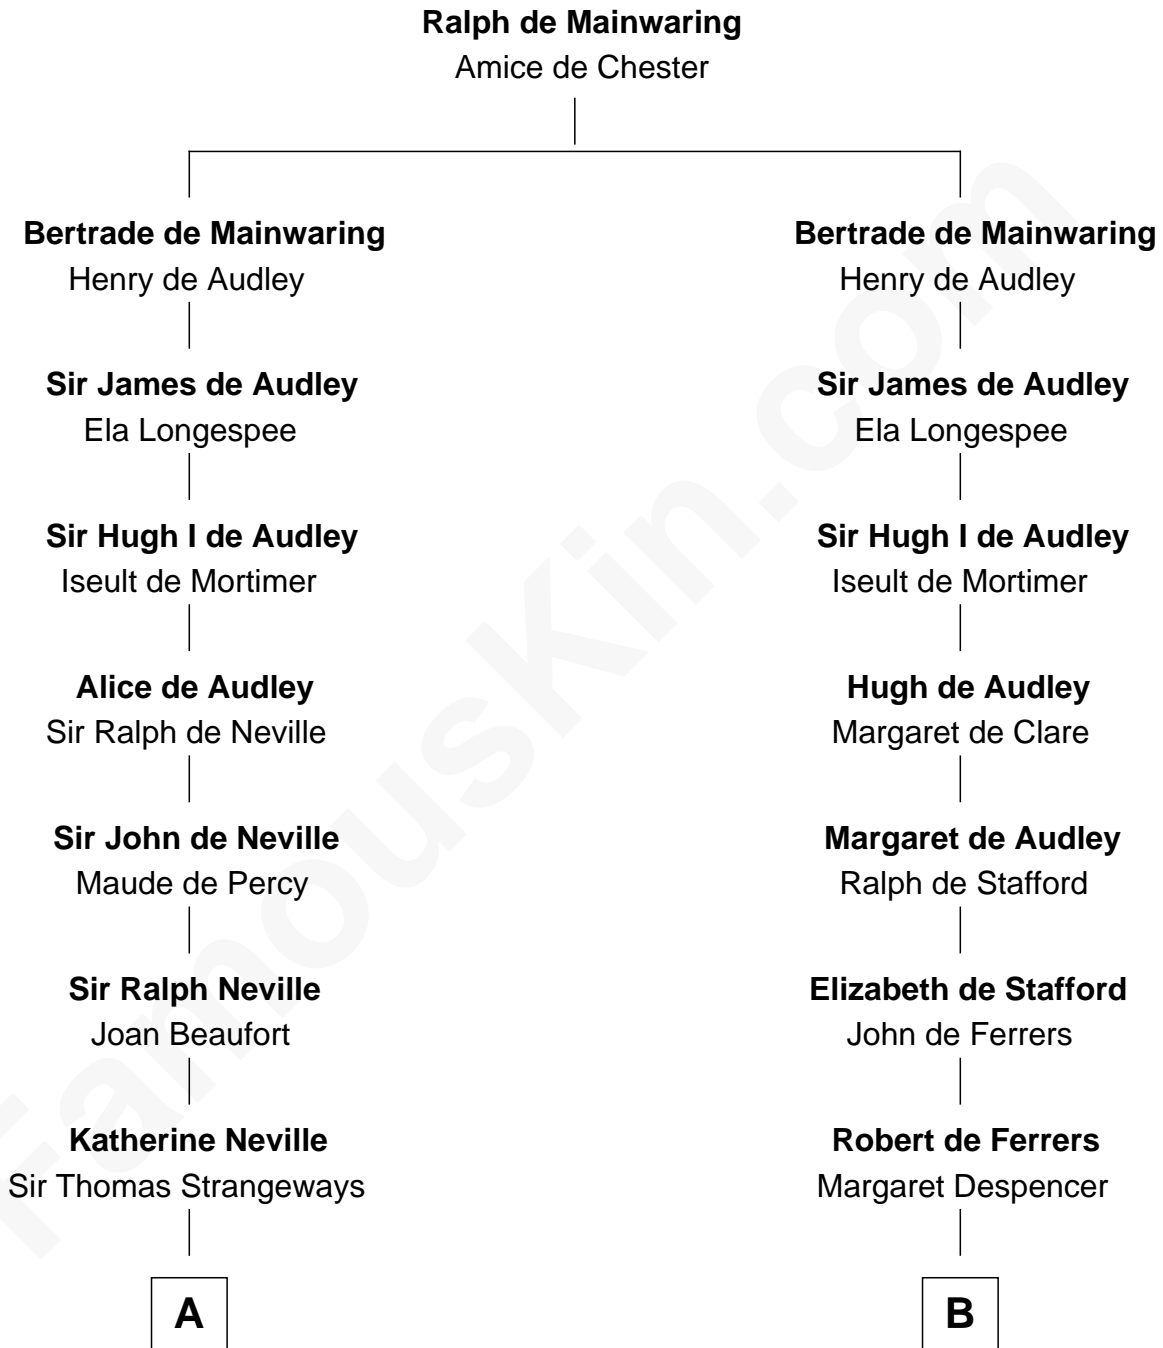

FamousKin.com
Relationship Chart of
William Marsh Rice
Founder of Rice University

20th cousin 1 time removed of

J. A. Folger
Founder of Folger Coffee Company

C

Hannah Holbrook

Urban Bates

Sarah Bates

David Rice

David Rice

Patty Hall

William Marsh Rice

Founder of Rice University

D

Peleg Slocum

Rebecca Bennett

Peleg Slocum