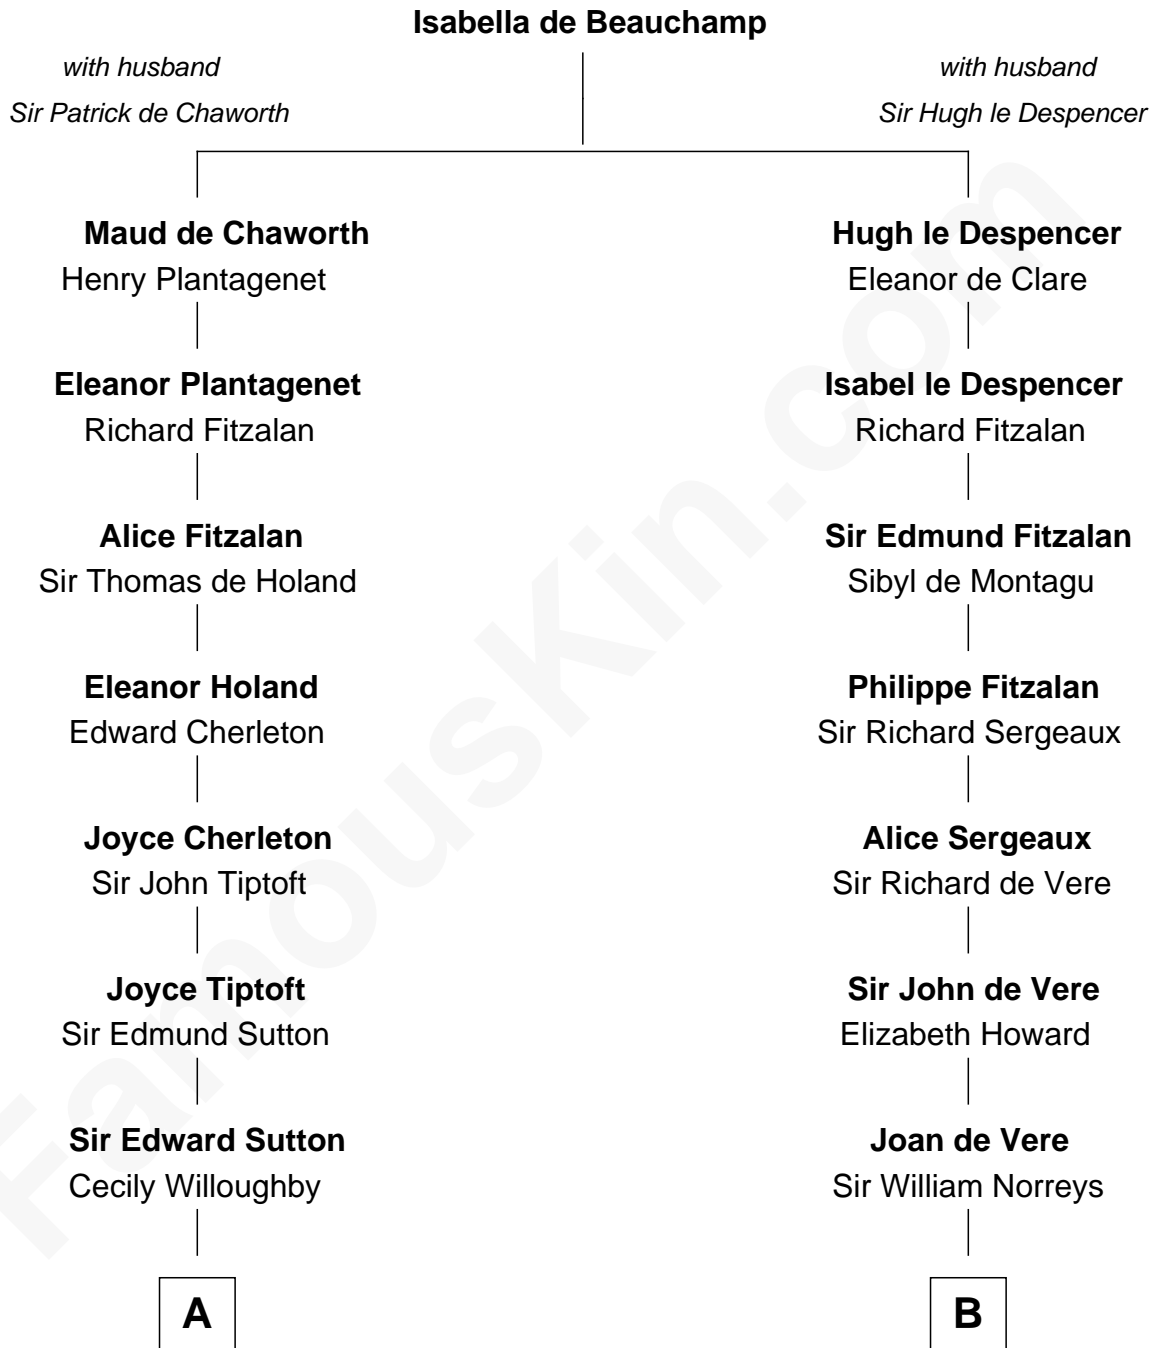

FamousKin.com Relationship Chart of

William Marsh Rice

Founder of Rice University

16th cousin 2 times removed of

Samuel Howard

Boston Tea Party Participant

C

—
David Rice
Patty Hall

—
William Marsh Rice
Founder of Rice University

FamousKin.com