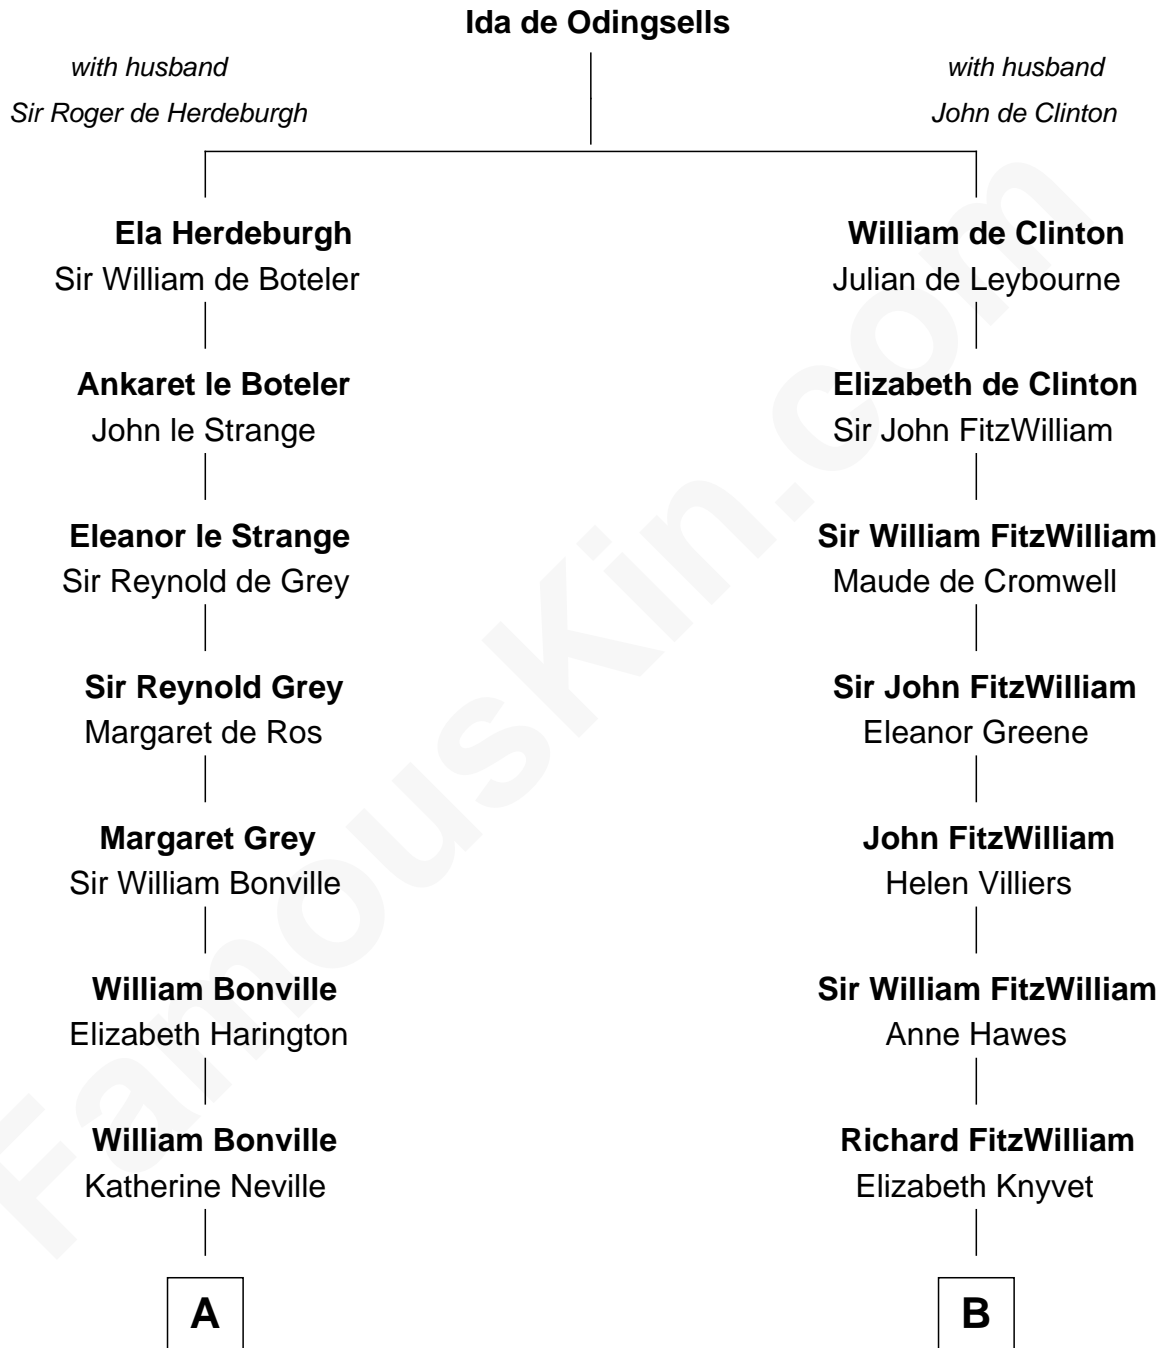

# FamousKin.com Relationship Chart of

**William Marsh Rice**  
*Founder of Rice University*

18th cousin 1 time removed of

**Franklin D. Roosevelt**  
*32nd U.S. President*

**C**

**Sarah Bates**

David Rice

**David Rice**

Patty Hall

**William Marsh Rice**

*Founder of Rice University*

**D**

**James Roosevelt**

Sara Delano

**Franklin D. Roosevelt**

*32nd U.S. President*