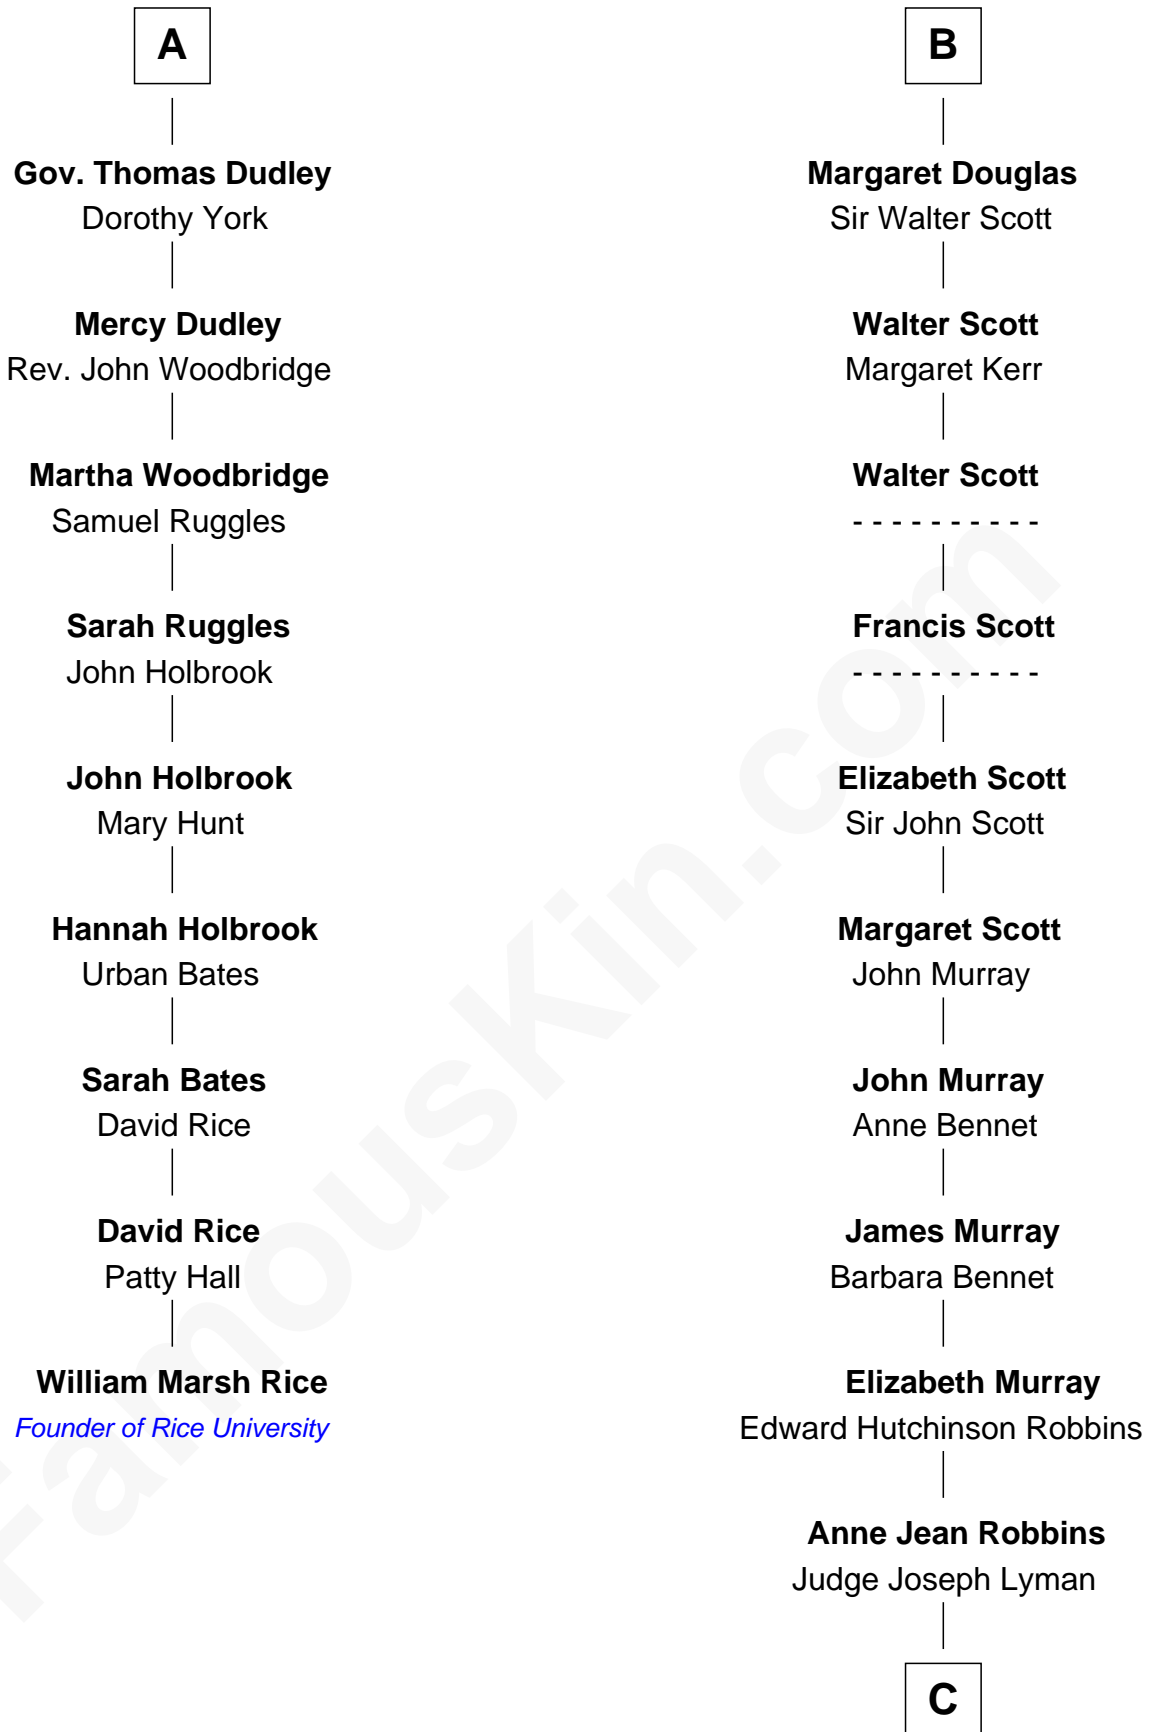

FamousKin.com Relationship Chart of

William Marsh Rice
Founder of Rice University

15th cousin 4 times removed of

Franklin D. Roosevelt
32nd U.S. President

Sir Thomas de Holand
Alice Fitzalan

C

—
Catharine Robbins Lyman

Warren Delano

—
Sara Delano

James Roosevelt

—
Franklin D. Roosevelt

32nd U.S. President

FamousKin.com