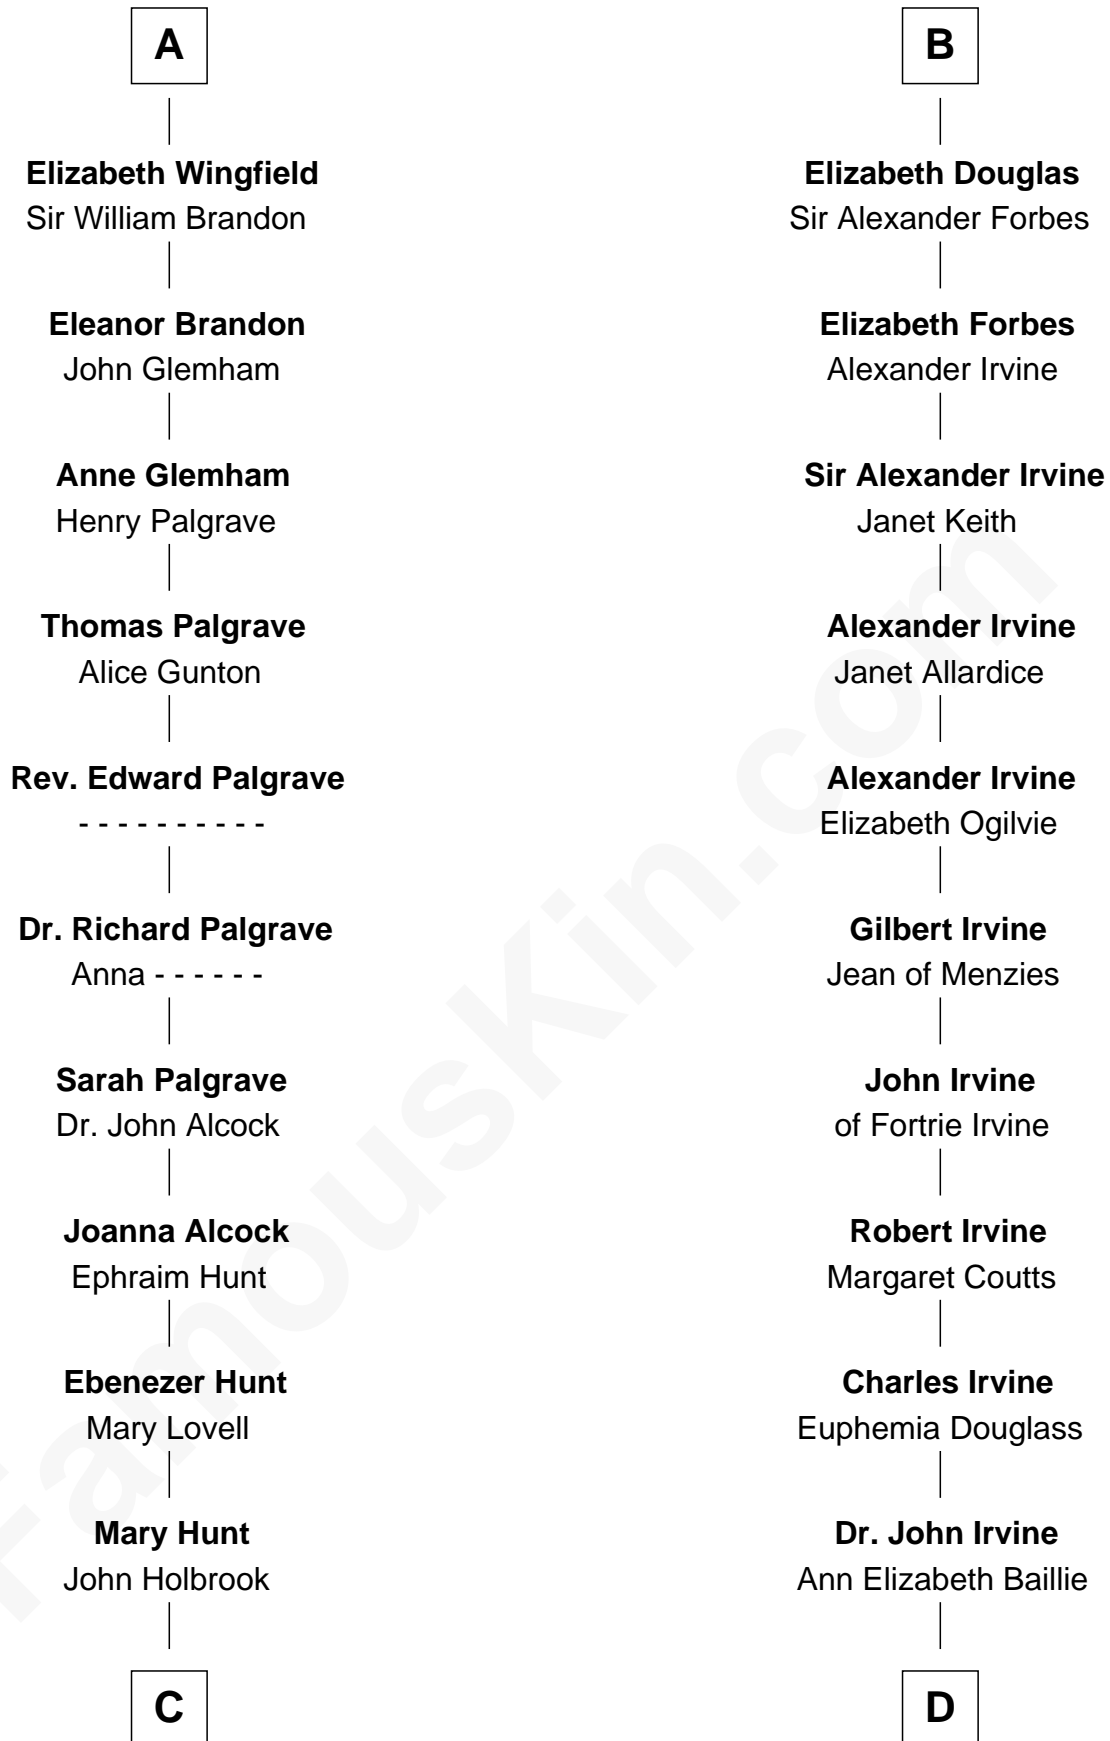

FamousKin.com Relationship Chart of

William Marsh Rice
Founder of Rice University

20th cousin of

Theodore Roosevelt
26th U.S. President

C

Hannah Holbrook

Urban Bates

Sarah Bates

David Rice

David Rice

Patty Hall

William Marsh Rice

Founder of Rice University

D

Anne Irvine

James Bulloch

James Stephens Bulloch

Martha Stewart

Martha Bulloch

Theodore Roosevelt

Theodore Roosevelt

26th U.S. President

FamousKin.com