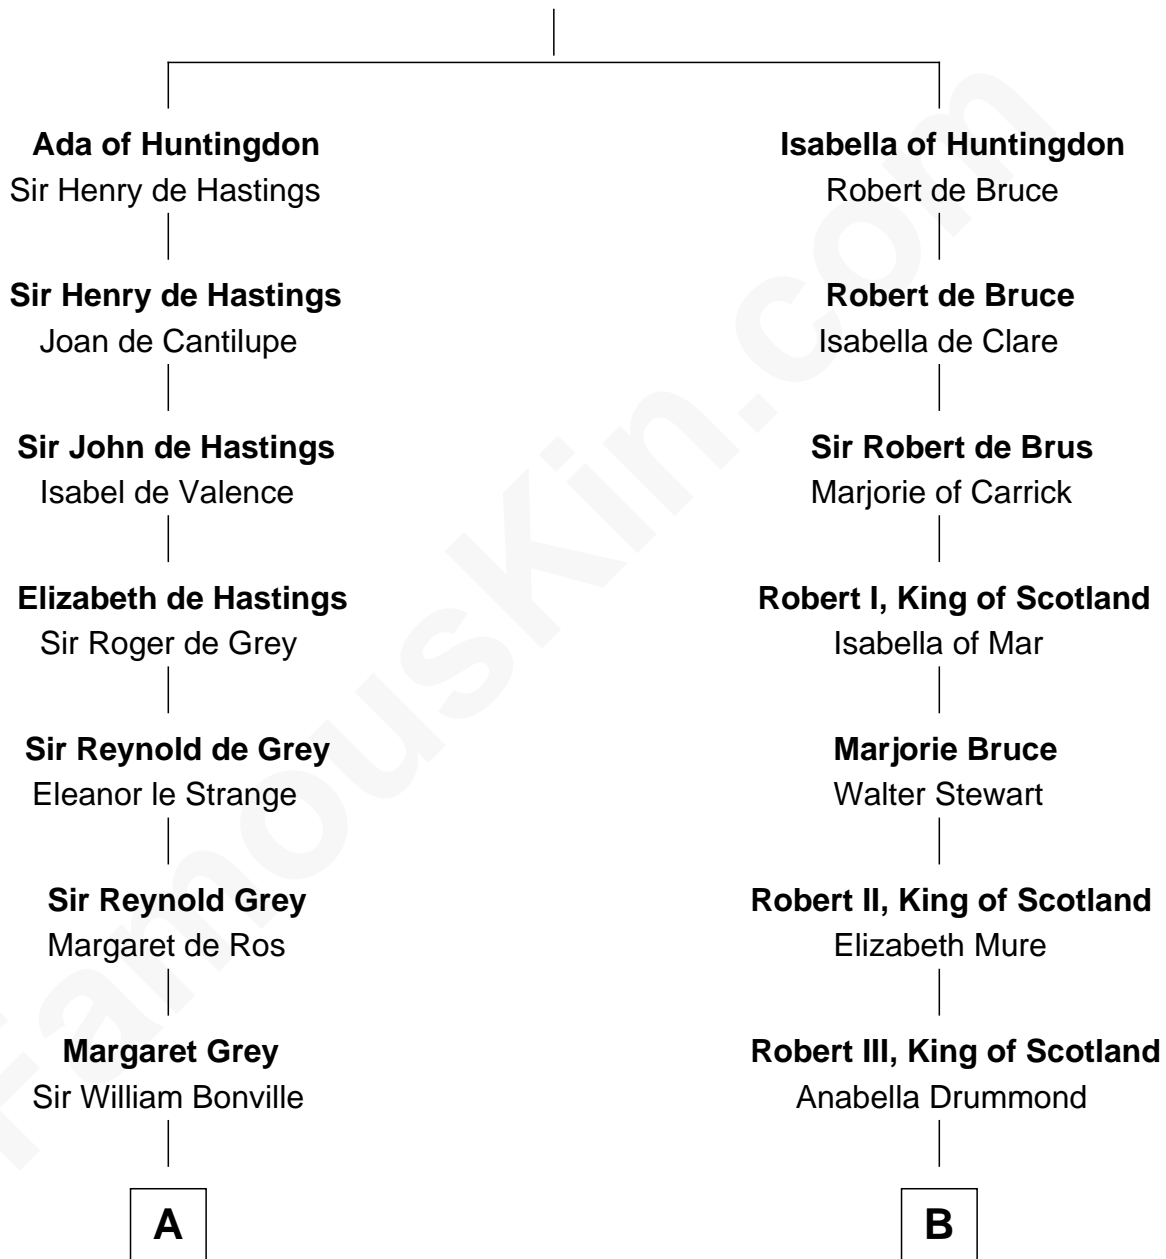

# FamousKin.com Relationship Chart of

**William Marsh Rice**  
*Founder of Rice University*

21st cousin of

**Theodore Roosevelt**  
*26th U.S. President*

**David of Huntingdon**  
Maud of Chester

**C**

**John Holbrook**

Mary Hunt

**Hannah Holbrook**

Urban Bates

**Sarah Bates**

David Rice

**David Rice**

Patty Hall

**William Marsh Rice**

*Founder of Rice University*

**D**

**Dr. John Irvine**

Ann Elizabeth Baillie

**Anne Irvine**

James Bulloch

**James Stephens Bulloch**

Martha Stewart

**Martha Bulloch**

Theodore Roosevelt

**Theodore Roosevelt**

*26th U.S. President*

FamousKin.com