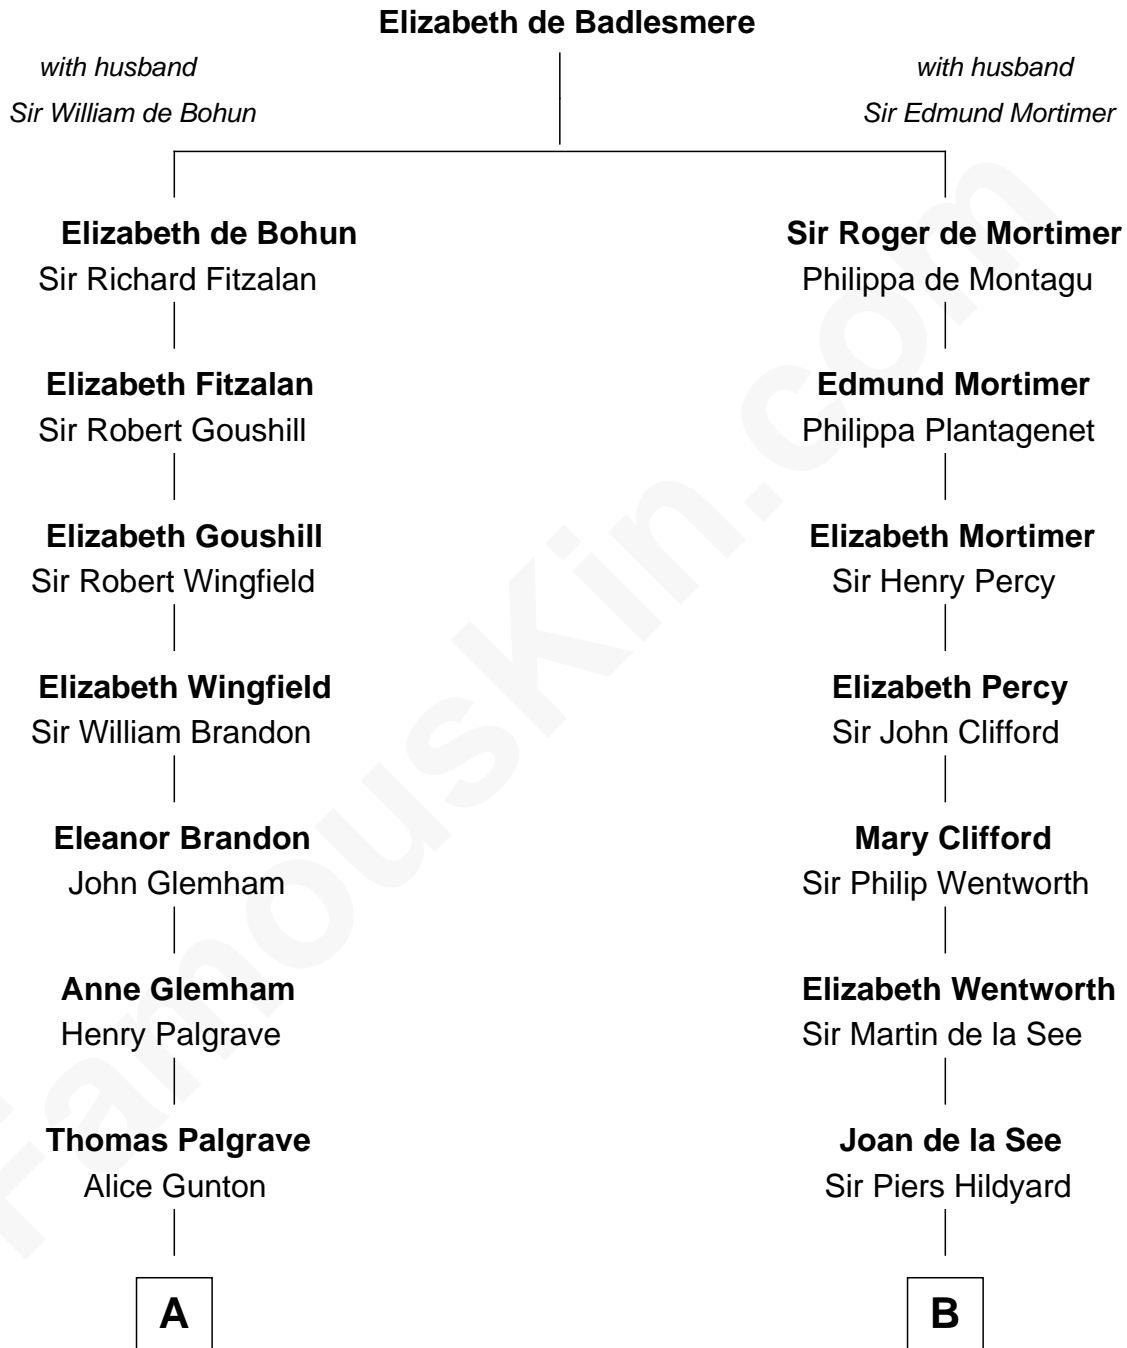

FamousKin.com
Relationship Chart of
William Marsh Rice
Founder of Rice University

16th cousin 4 times removed of

Alice (Lee) Roosevelt
First Wife of President Theodore Roosevelt

C

—
Mary Ann Cabot
Nathaniel Cabot Lee

—
John Clarke Lee
Harriet Paine Rose

—
George Cabot Lee
Caroline Watts Haskell

—
Alice (Lee) Roosevelt
Wife of President Theodore Roosevelt

FamousKin.com