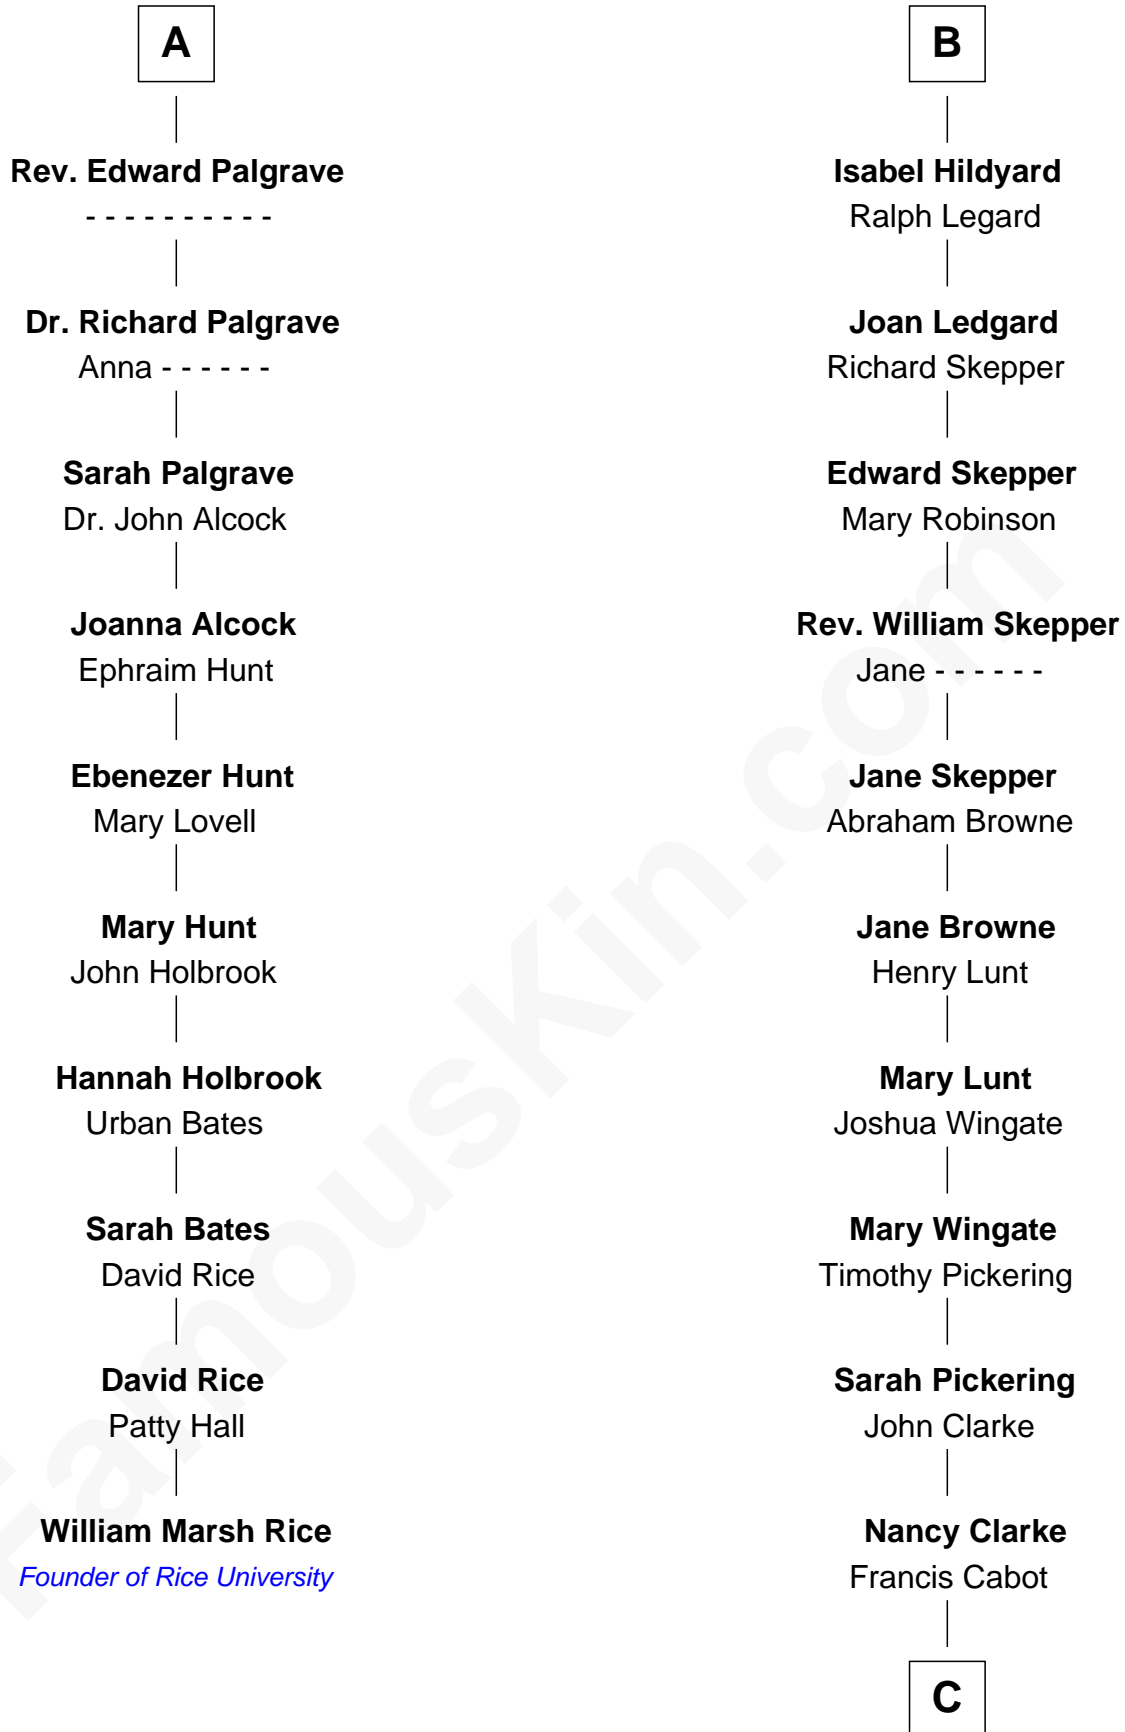

FamousKin.com
Relationship Chart of
William Marsh Rice
Founder of Rice University

16th cousin 4 times removed of

Alice (Lee) Roosevelt
First Wife of President Theodore Roosevelt

C

—
Mary Ann Cabot
Nathaniel Cabot Lee

—
John Clarke Lee
Harriet Paine Rose

—
George Cabot Lee
Caroline Watts Haskell

—
Alice (Lee) Roosevelt
Wife of President Theodore Roosevelt

FamousKin.com