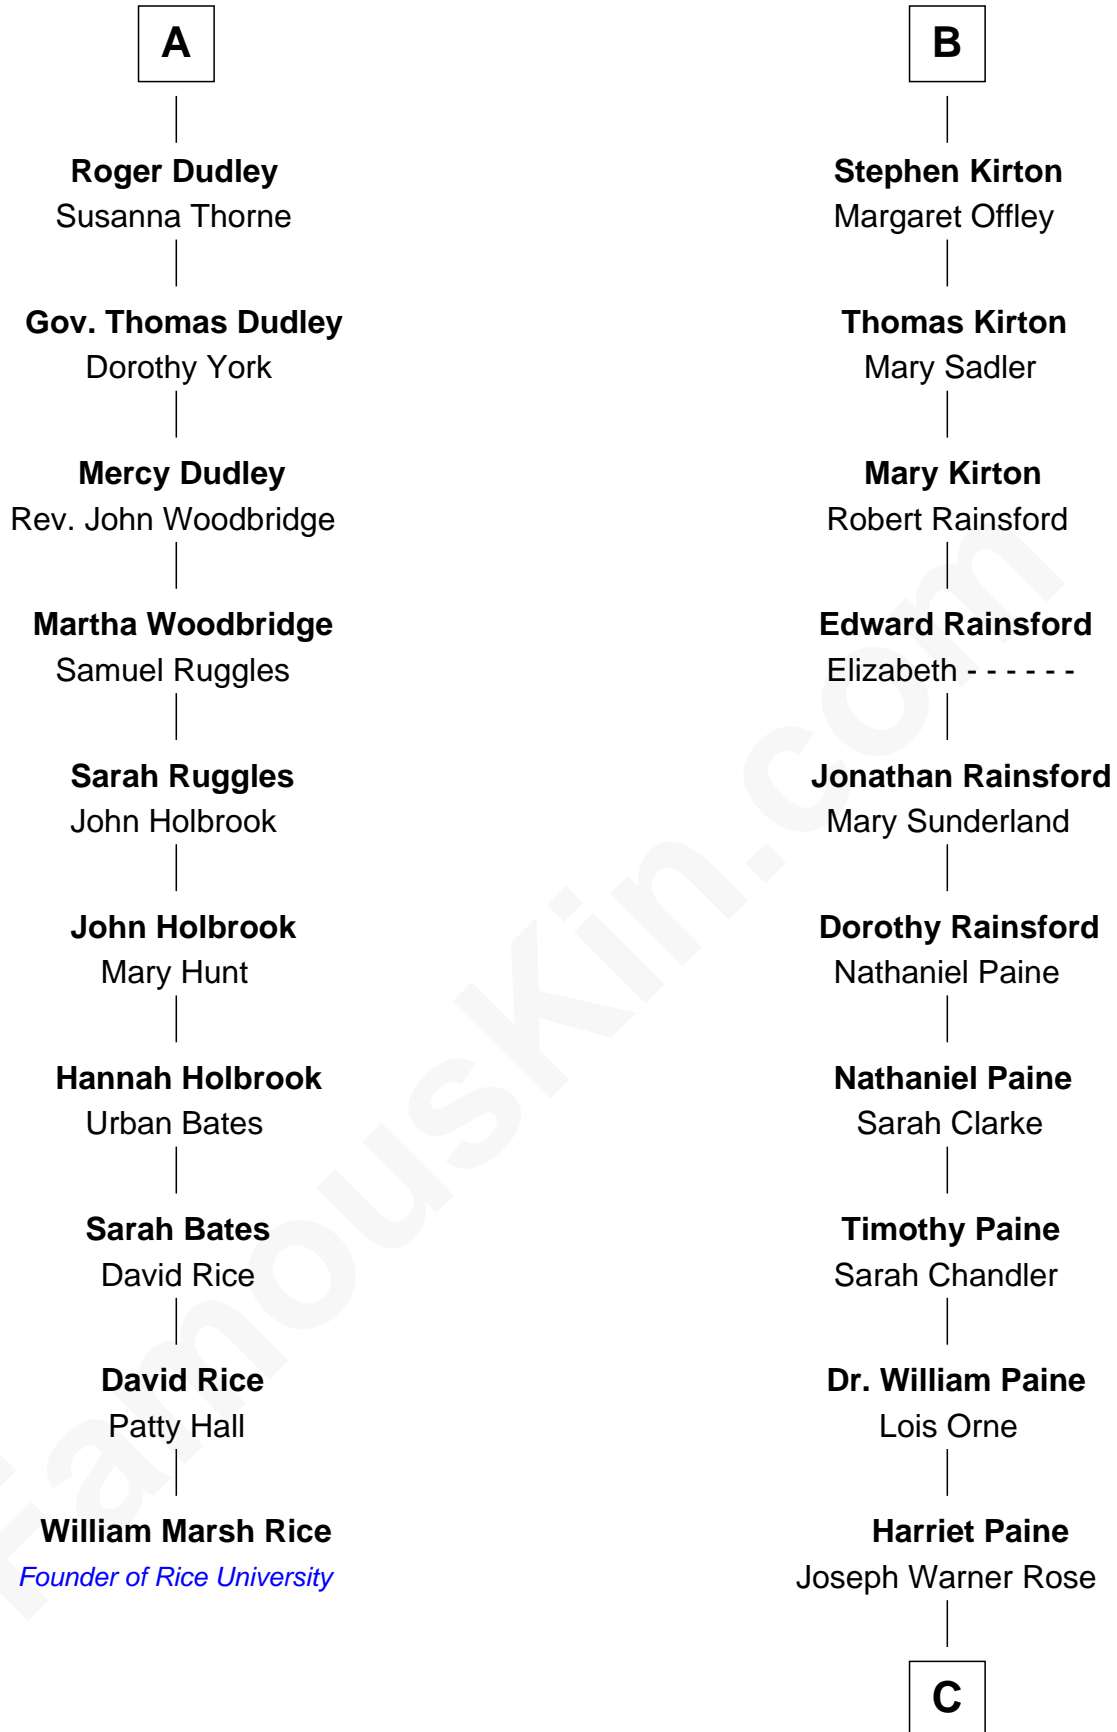

FamousKin.com Relationship Chart of

William Marsh Rice
Founder of Rice University

16th cousin 3 times removed of

Alice (Lee) Roosevelt
First Wife of President Theodore Roosevelt

C

Harriet Paine Rose

John Clarke Lee

George Cabot Lee

Caroline Watts Haskell

Alice (Lee) Roosevelt

Wife of President Theodore Roosevelt

FamousKin.com