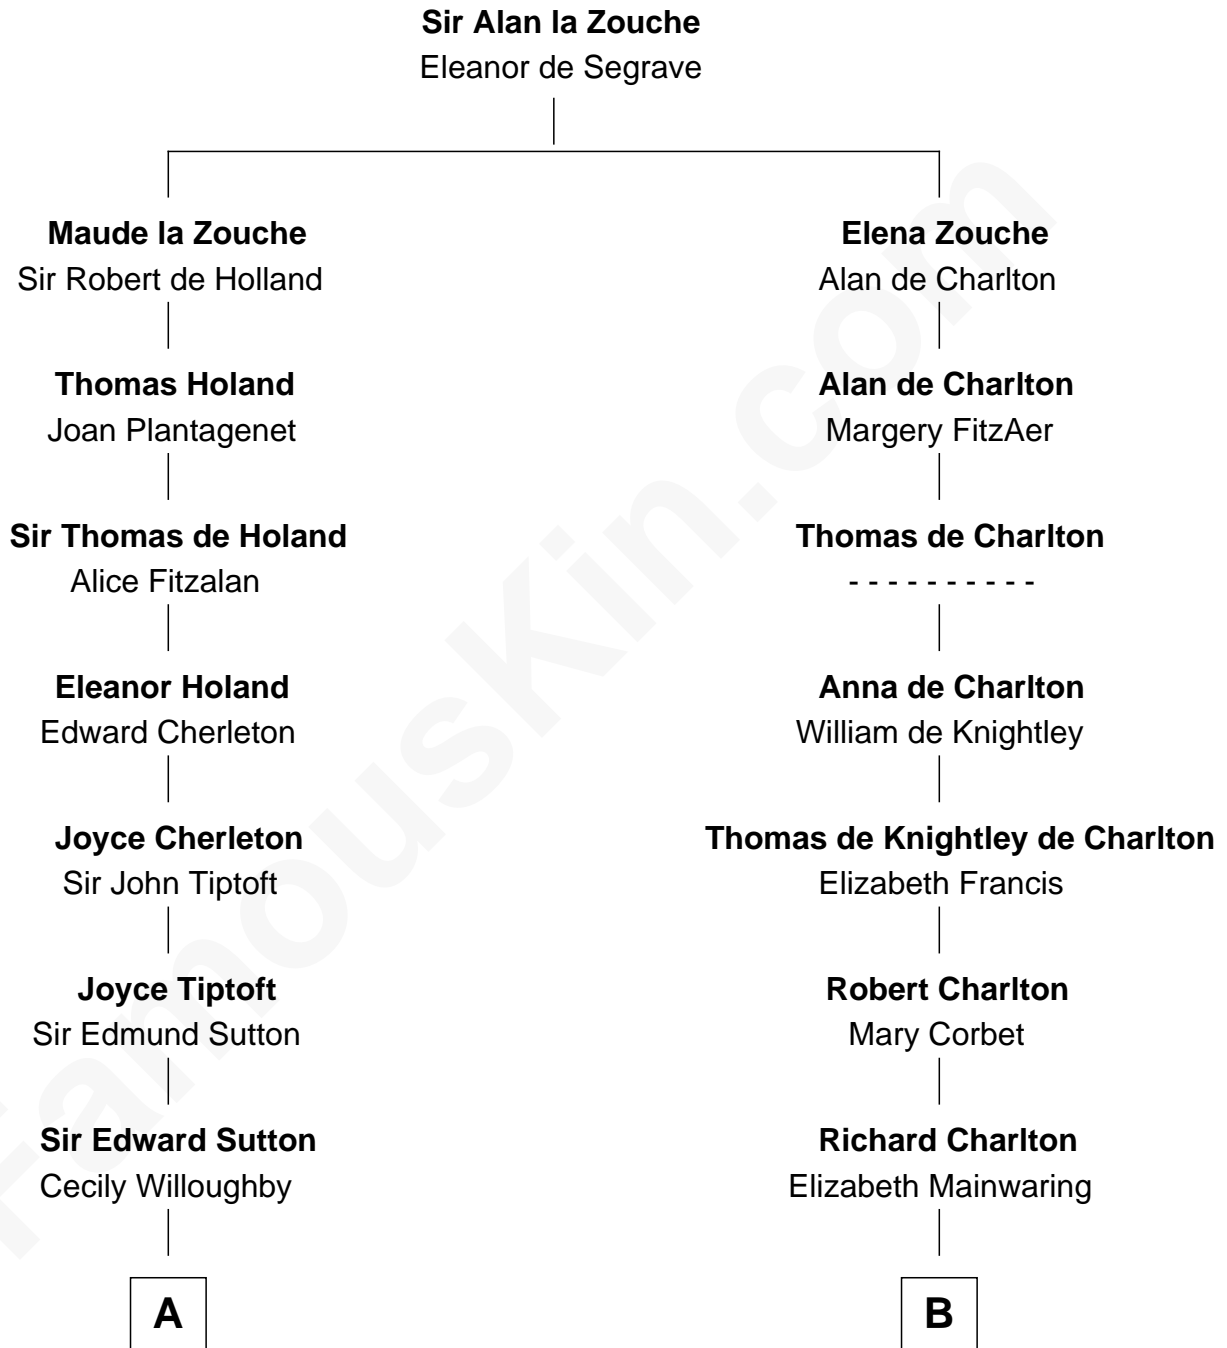

FamousKin.com Relationship Chart of

William Marsh Rice
Founder of Rice University

18th cousin 2 times removed of

Alice (Lee) Roosevelt
First Wife of President Theodore Roosevelt

C

David Rice

Patty Hall

William Marsh Rice

Founder of Rice University

D

Nathaniel Cabot Lee

Mary Ann Cabot

John Clarke Lee

Harriet Paine Rose

George Cabot Lee

Caroline Watts Haskell

Alice (Lee) Roosevelt

Wife of President Theodore Roosevelt

FamousKin.com