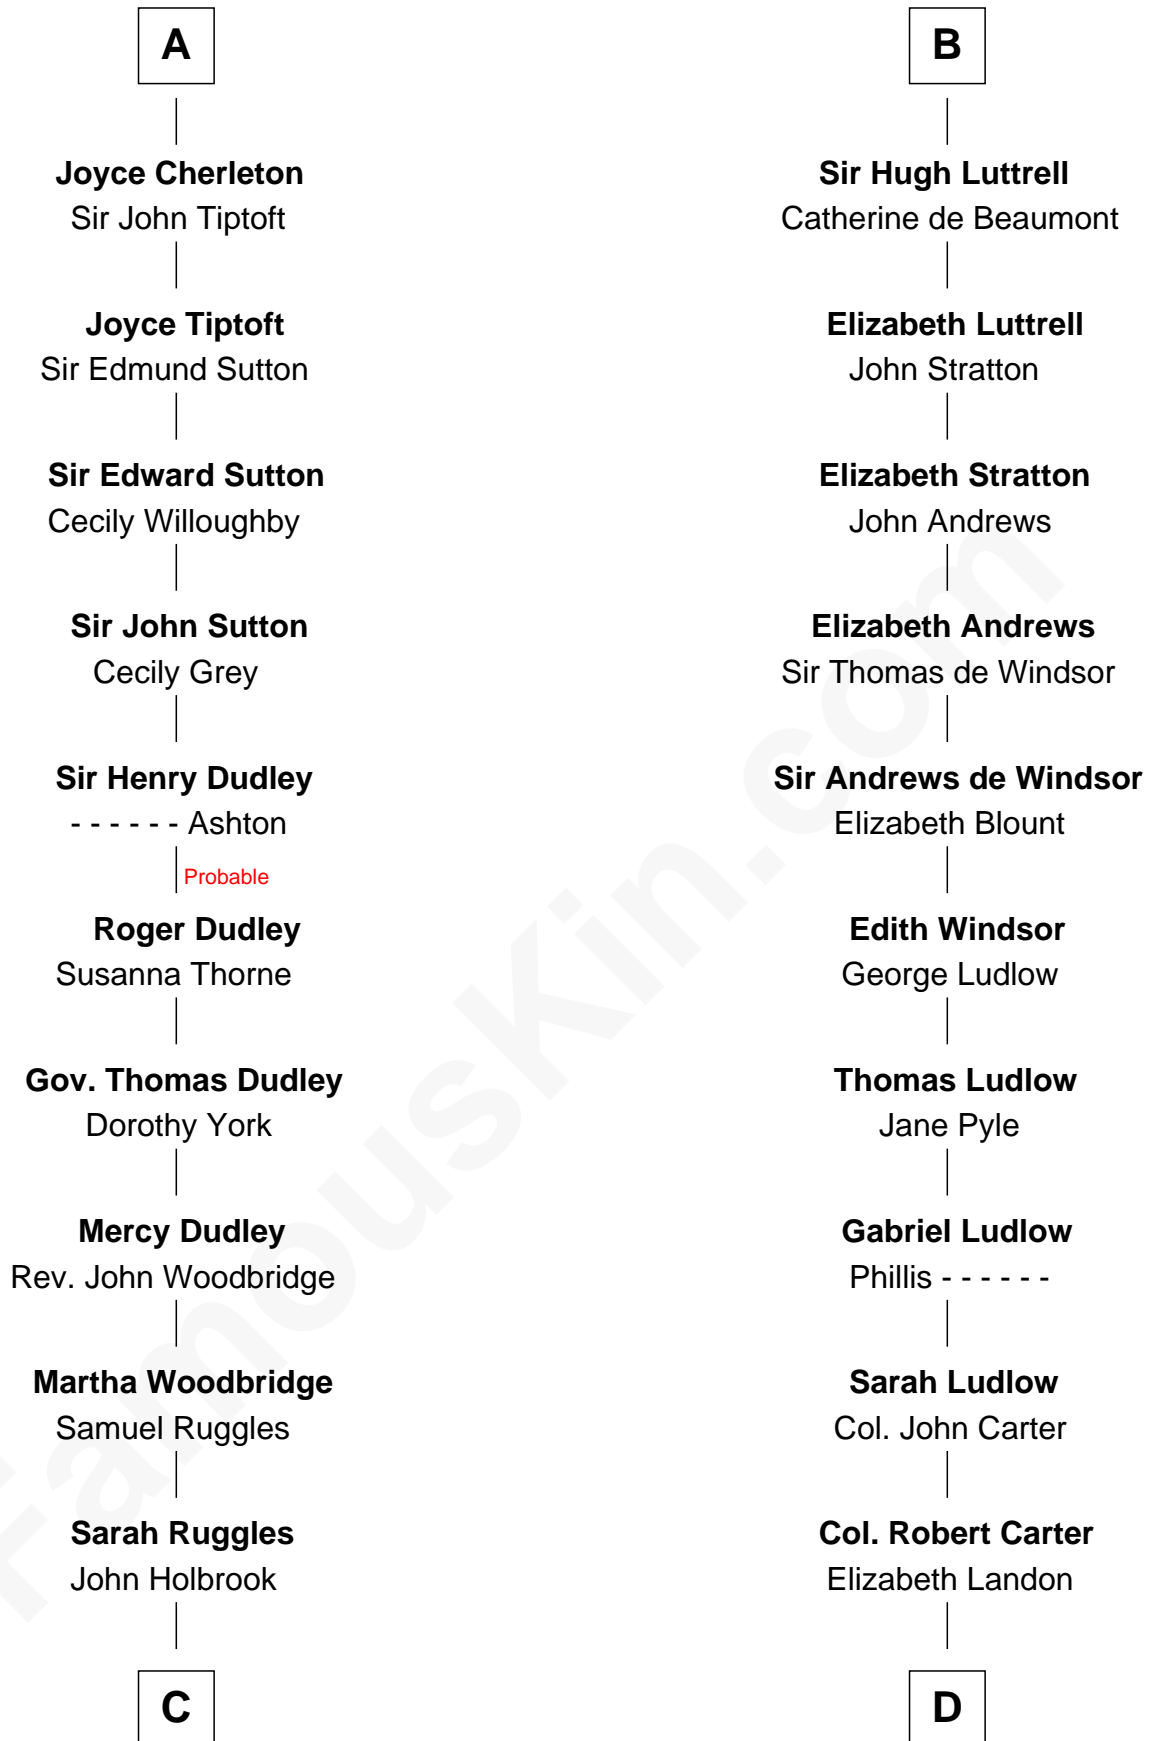

FamousKin.com
Relationship Chart of
William Marsh Rice
Founder of Rice University

18th cousin 3 times removed of

Carter Braxton
Signer of the Declaration of Independence

C

John Holbrook

Mary Hunt

Hannah Holbrook

Urban Bates

Sarah Bates

David Rice

David Rice

Patty Hall

William Marsh Rice

Founder of Rice University

D

Mary Carter

George Braxton

Carter Braxton

Signer of Declaration of Independence

FamousKin.com