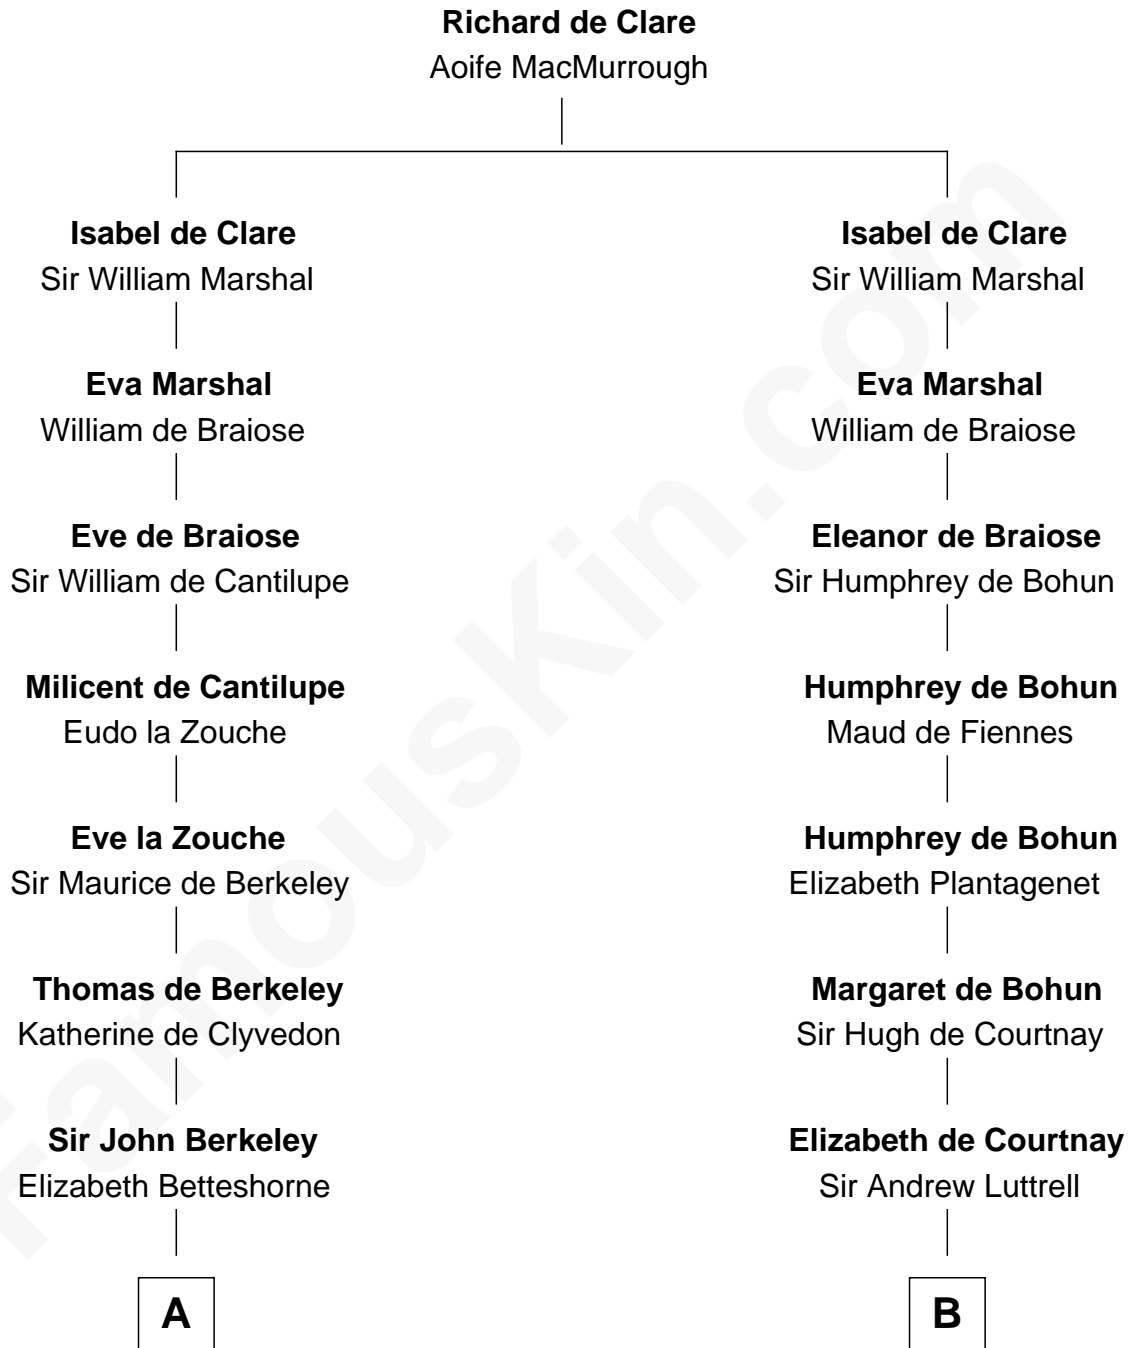

FamousKin.com
Relationship Chart of
William Marsh Rice
Founder of Rice University

18th cousin 3 times removed of

Carter Braxton
Signer of the Declaration of Independence

C

John Holbrook

Mary Hunt

Hannah Holbrook

Urban Bates

Sarah Bates

David Rice

David Rice

Patty Hall

William Marsh Rice

Founder of Rice University

D

Mary Carter

George Braxton

Carter Braxton

Signer of Declaration of Independence

FamousKin.com