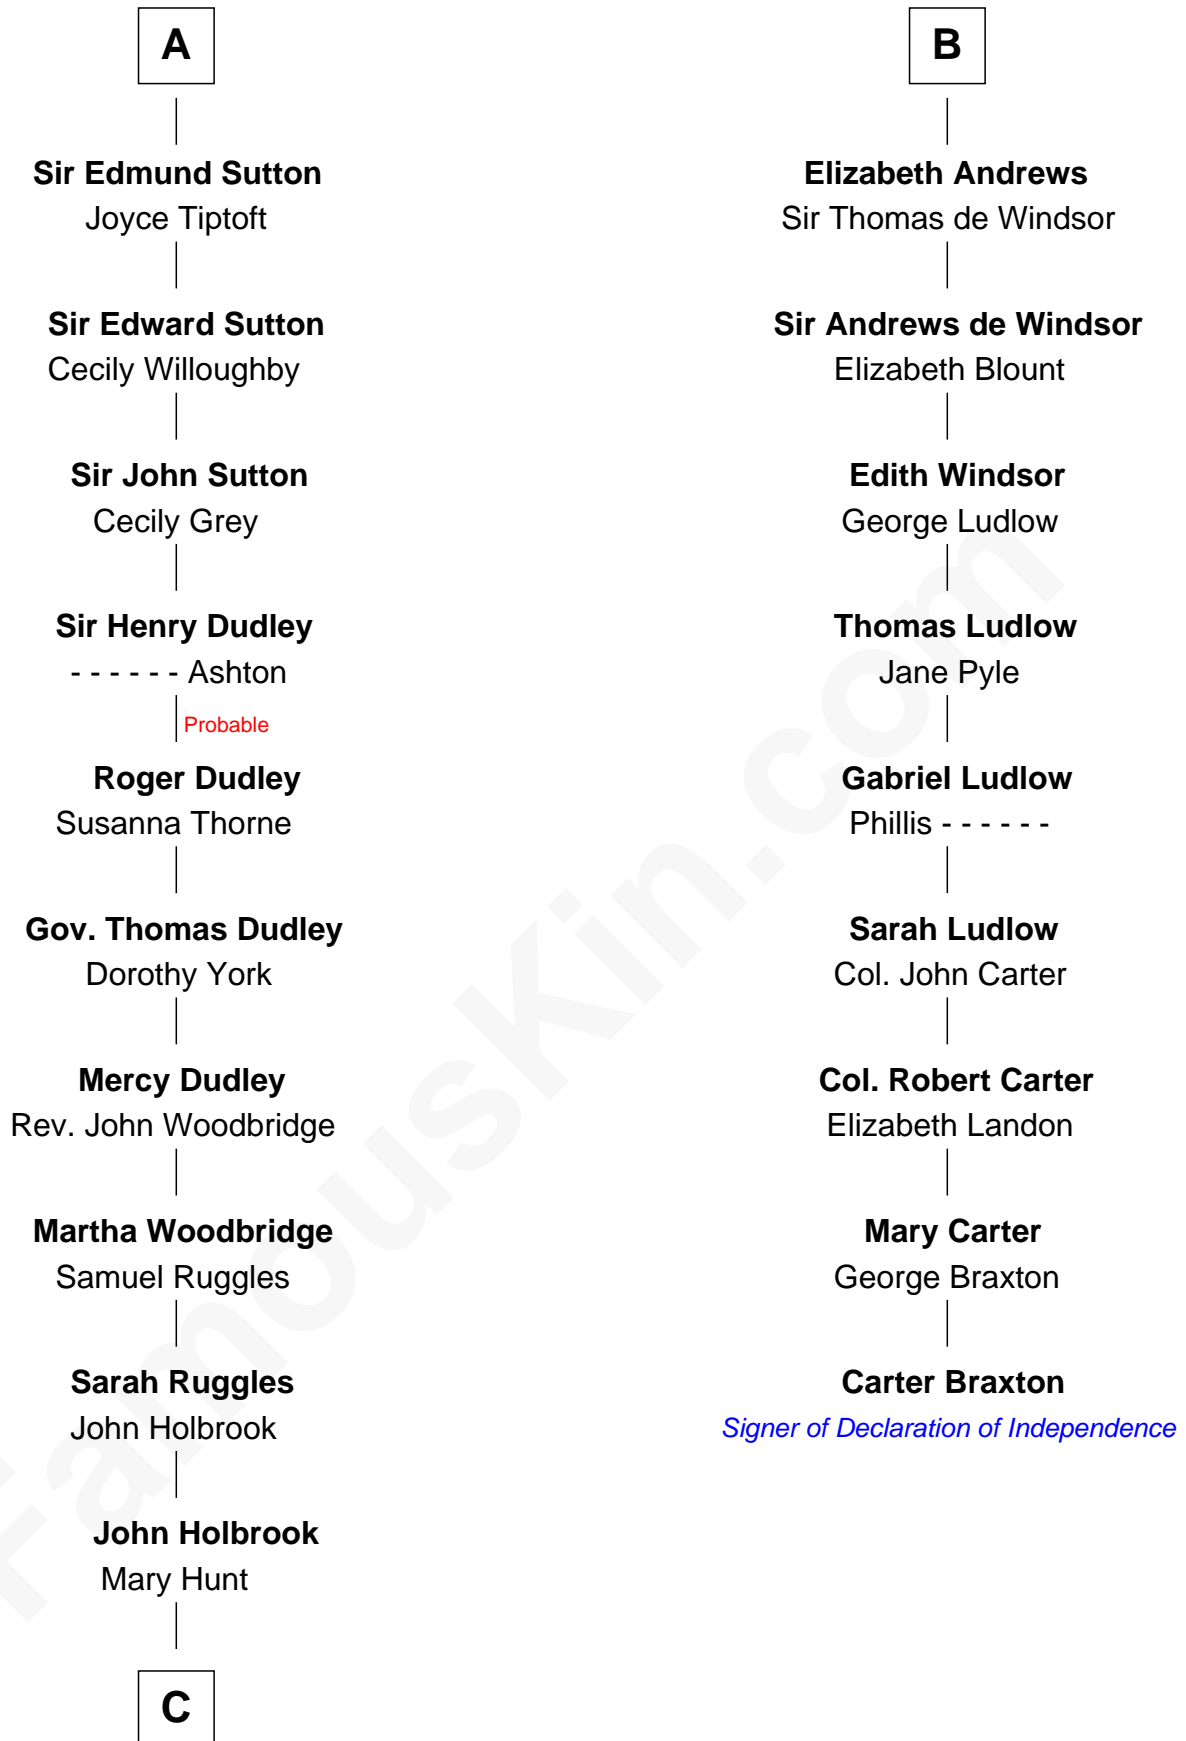

# FamousKin.com Relationship Chart of

**William Marsh Rice**

*Founder of Rice University*

15th cousin 5 times removed of

**Carter Braxton**

*Signer of the Declaration of Independence*

**Sir Hugh le Despencer**

**Eleanor le Despencer**

Sir Hugh de Courtenay

**Sir Hugh de Courtenay**

Agnes de St. John

**Sir Hugh de Courtenay**

Margaret de Bohun

**Elizabeth de Courtenay**

Sir Andrew Luttrell

**Sir Hugh Luttrell**

Catherine de Beaumont

**Elizabeth Luttrell**

John Stratton

**Elizabeth Stratton**

John Andrews

**B**

**C**

—  
**Hannah Holbrook**

Urban Bates

—  
**Sarah Bates**

David Rice

—  
**David Rice**

Patty Hall

—  
**William Marsh Rice**

*Founder of Rice University*