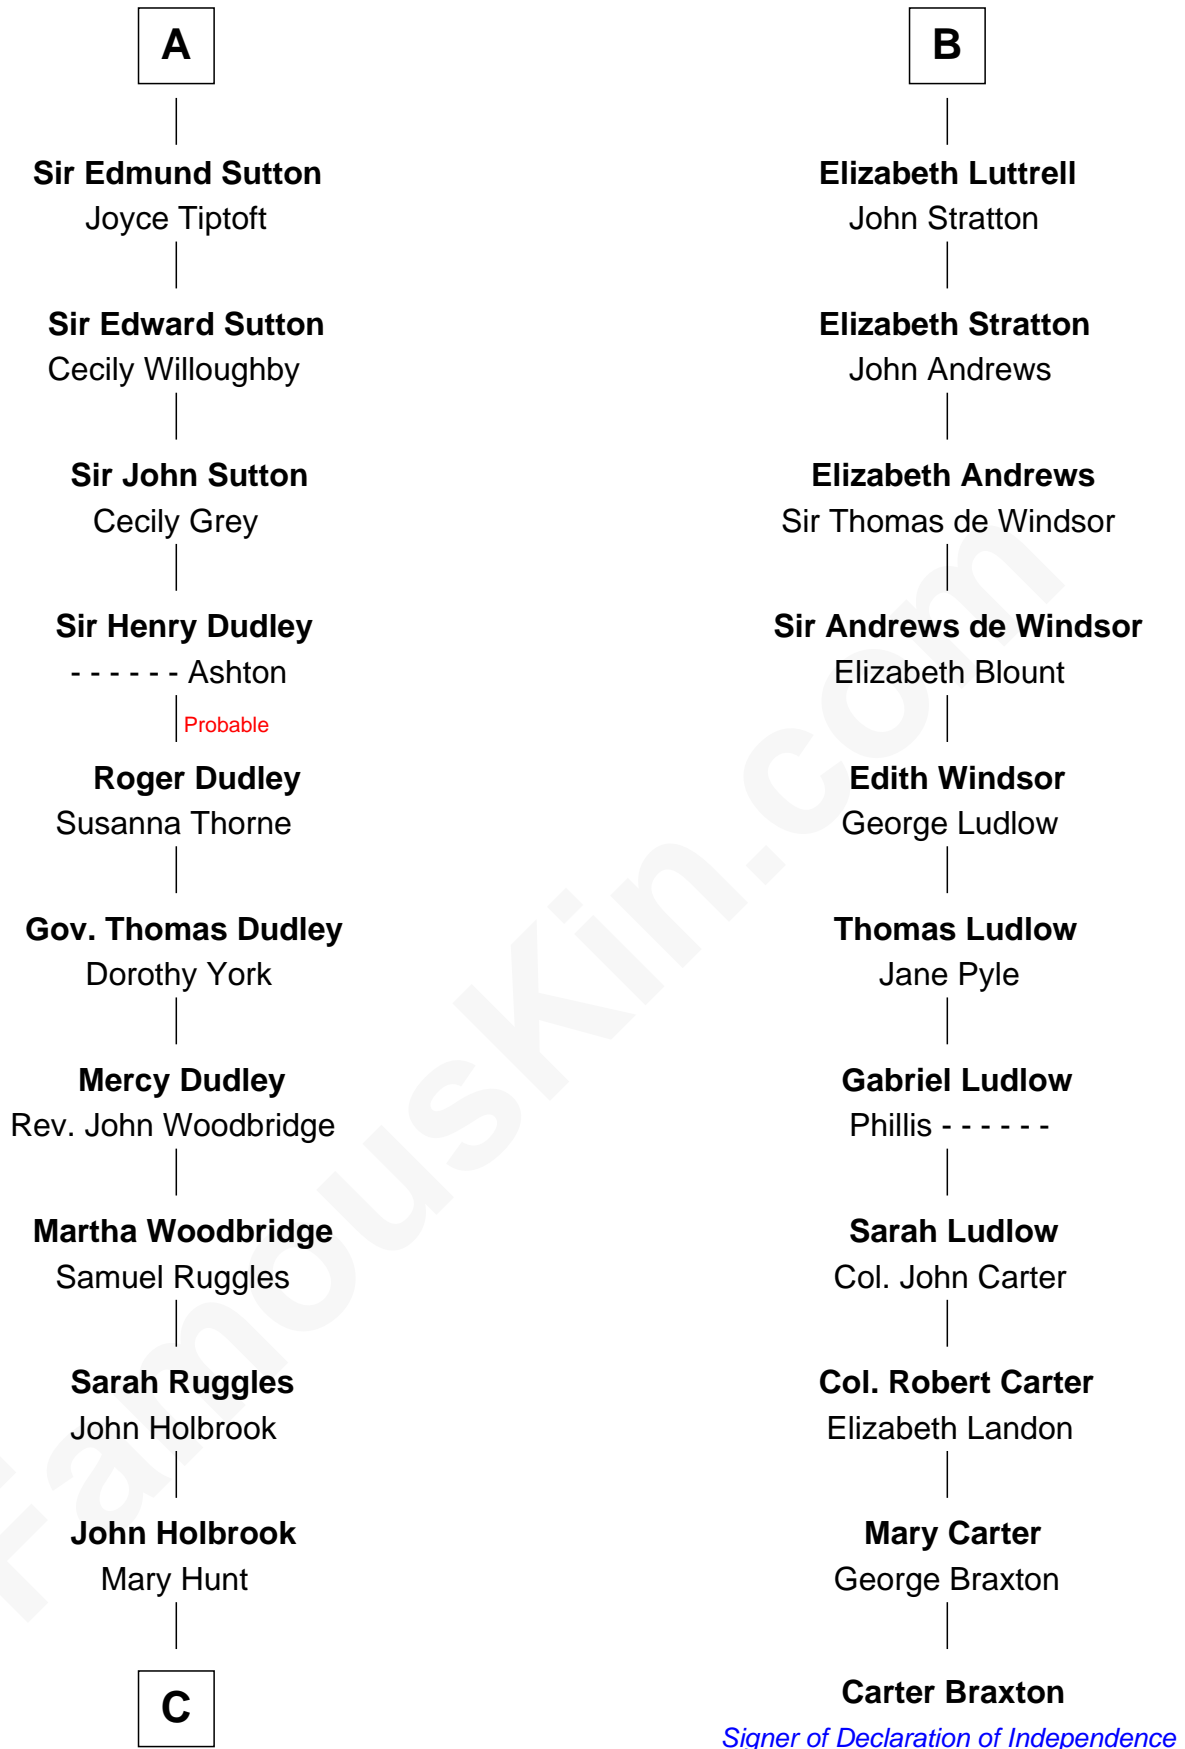

# FamousKin.com Relationship Chart of

**William Marsh Rice**

*Founder of Rice University*

17th cousin 3 times removed of

**Carter Braxton**

*Signer of the Declaration of Independence*

**C**

—  
**Hannah Holbrook**

Urban Bates

—  
**Sarah Bates**

David Rice

—  
**David Rice**

Patty Hall

—  
**William Marsh Rice**

*Founder of Rice University*

FamousKin.com