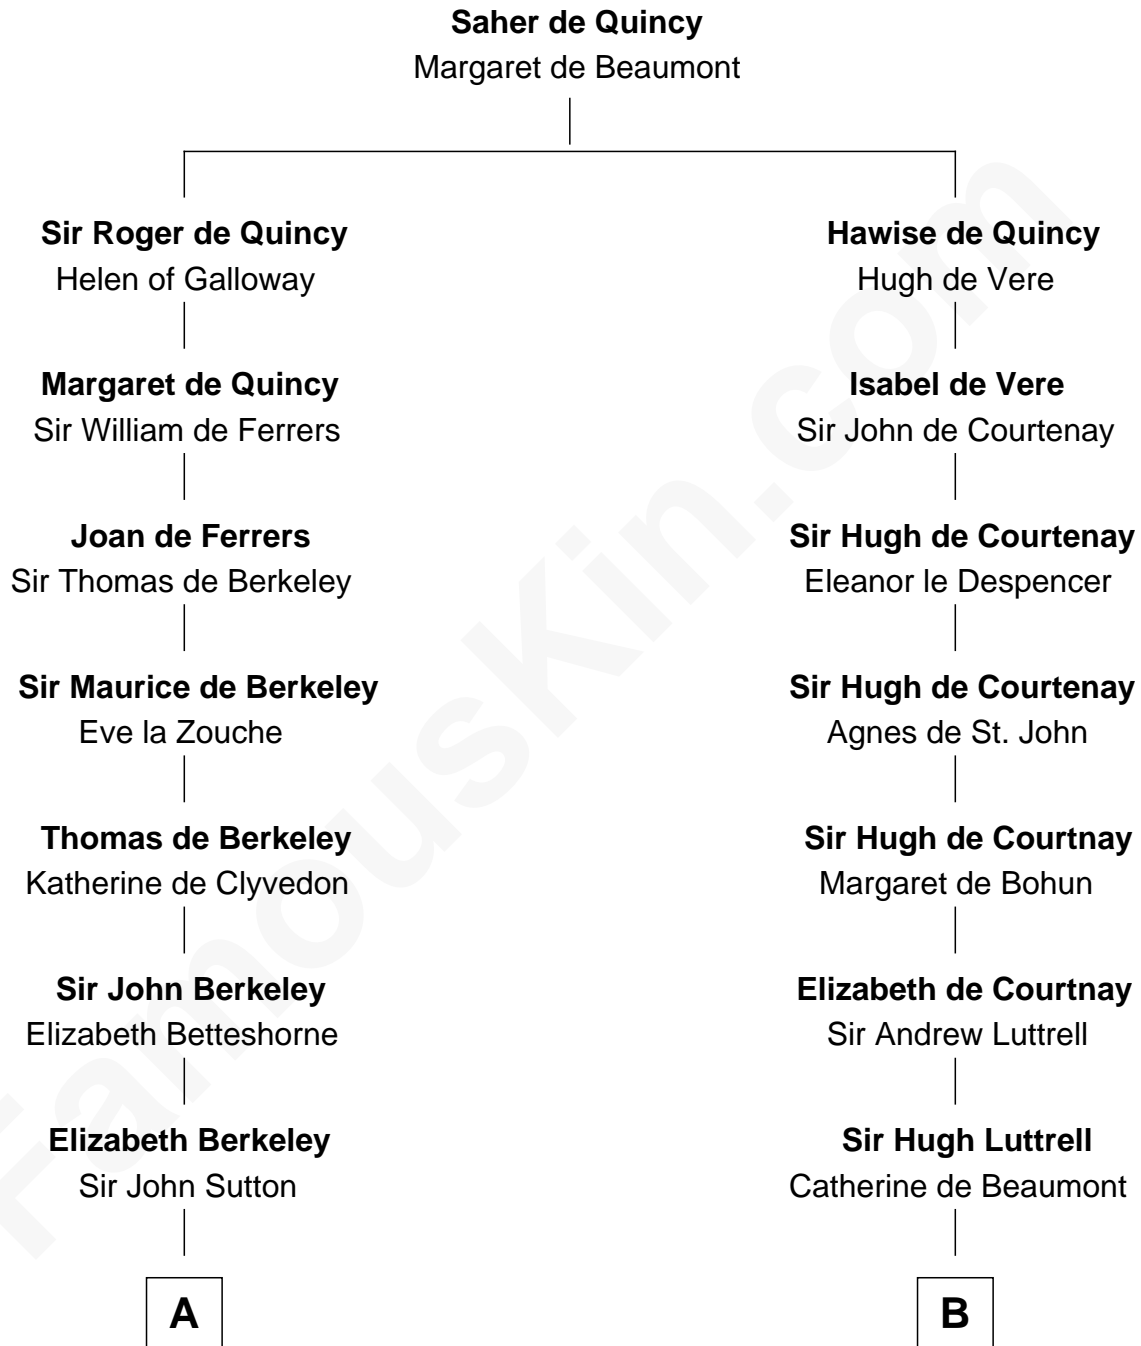

# FamousKin.com Relationship Chart of

**William Marsh Rice**

*Founder of Rice University*

17th cousin 3 times removed of

**Carter Braxton**

*Signer of the Declaration of Independence*

**C**

—  
**Hannah Holbrook**

Urban Bates

—  
**Sarah Bates**

David Rice

—  
**David Rice**

Patty Hall

—  
**William Marsh Rice**

*Founder of Rice University*

FamousKin.com