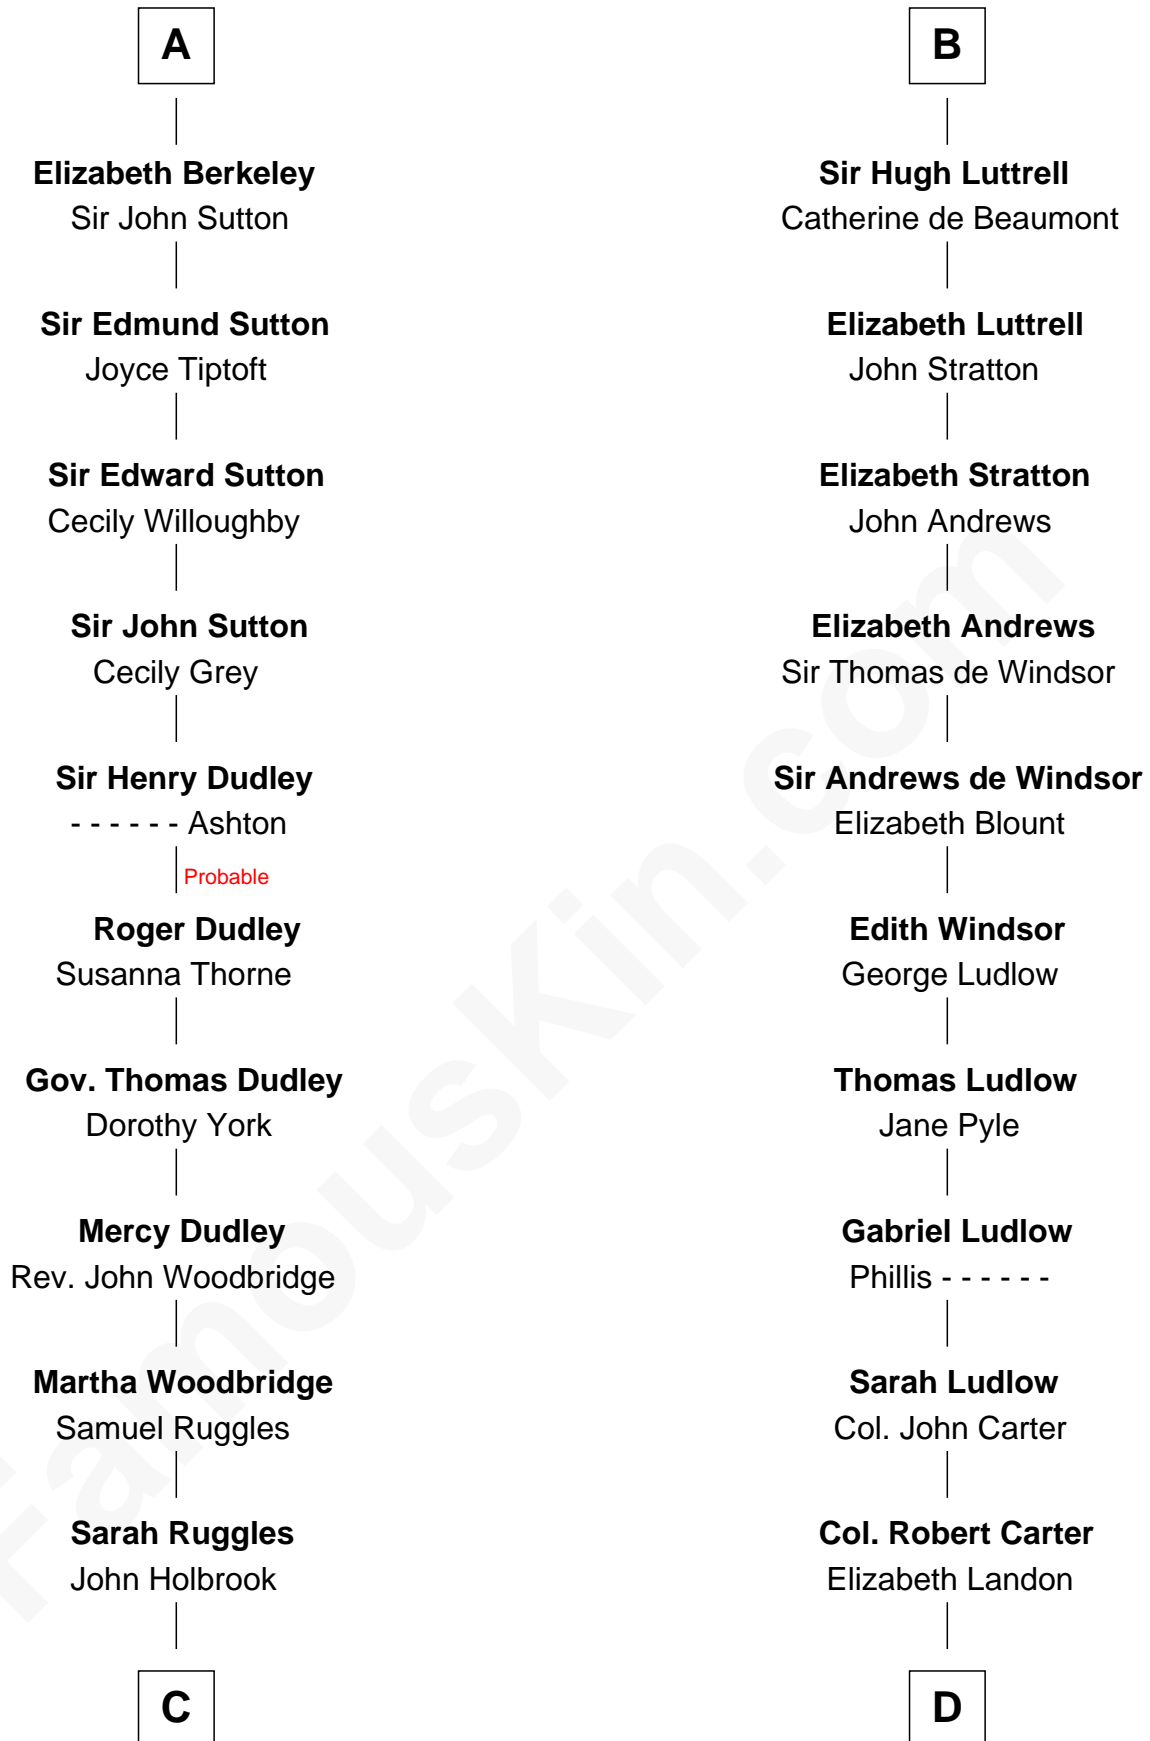

FamousKin.com
Relationship Chart of
William Marsh Rice
Founder of Rice University

18th cousin 3 times removed of

Carter Braxton
Signer of the Declaration of Independence

C

John Holbrook

Mary Hunt

Hannah Holbrook

Urban Bates

Sarah Bates

David Rice

David Rice

Patty Hall

William Marsh Rice

Founder of Rice University

D

Mary Carter

George Braxton

Carter Braxton

Signer of Declaration of Independence

FamousKin.com