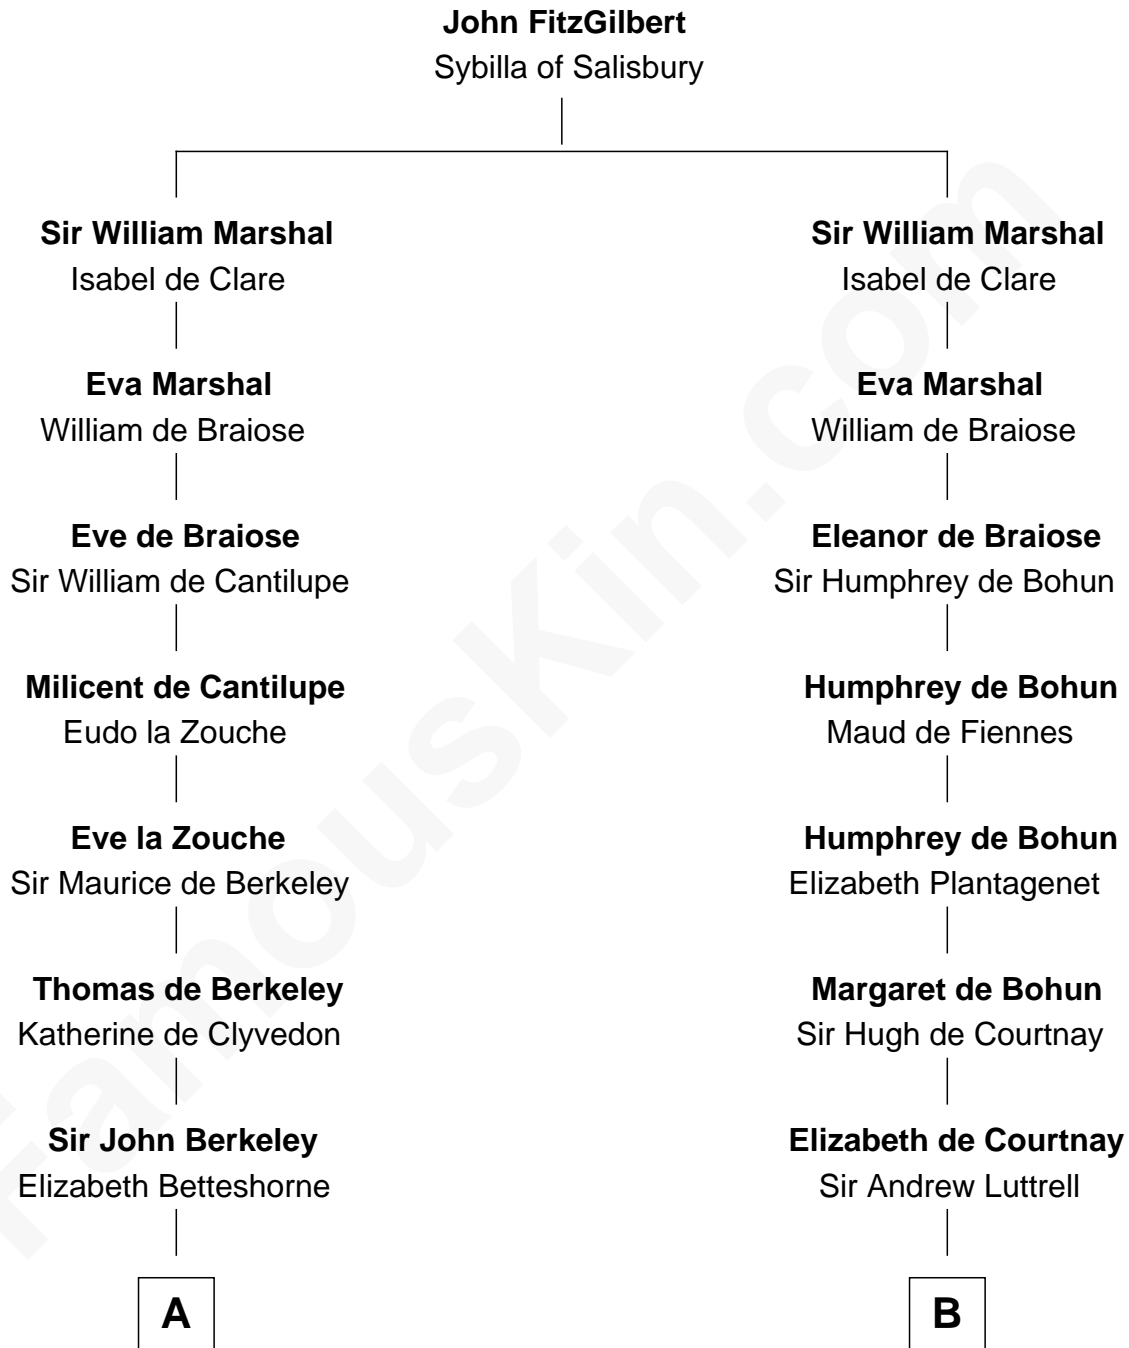

FamousKin.com
Relationship Chart of
William Marsh Rice
Founder of Rice University

18th cousin 3 times removed of

Carter Braxton
Signer of the Declaration of Independence

C

John Holbrook

Mary Hunt

Hannah Holbrook

Urban Bates

Sarah Bates

David Rice

David Rice

Patty Hall

William Marsh Rice

Founder of Rice University

D

Mary Carter

George Braxton

Carter Braxton

Signer of Declaration of Independence

FamousKin.com