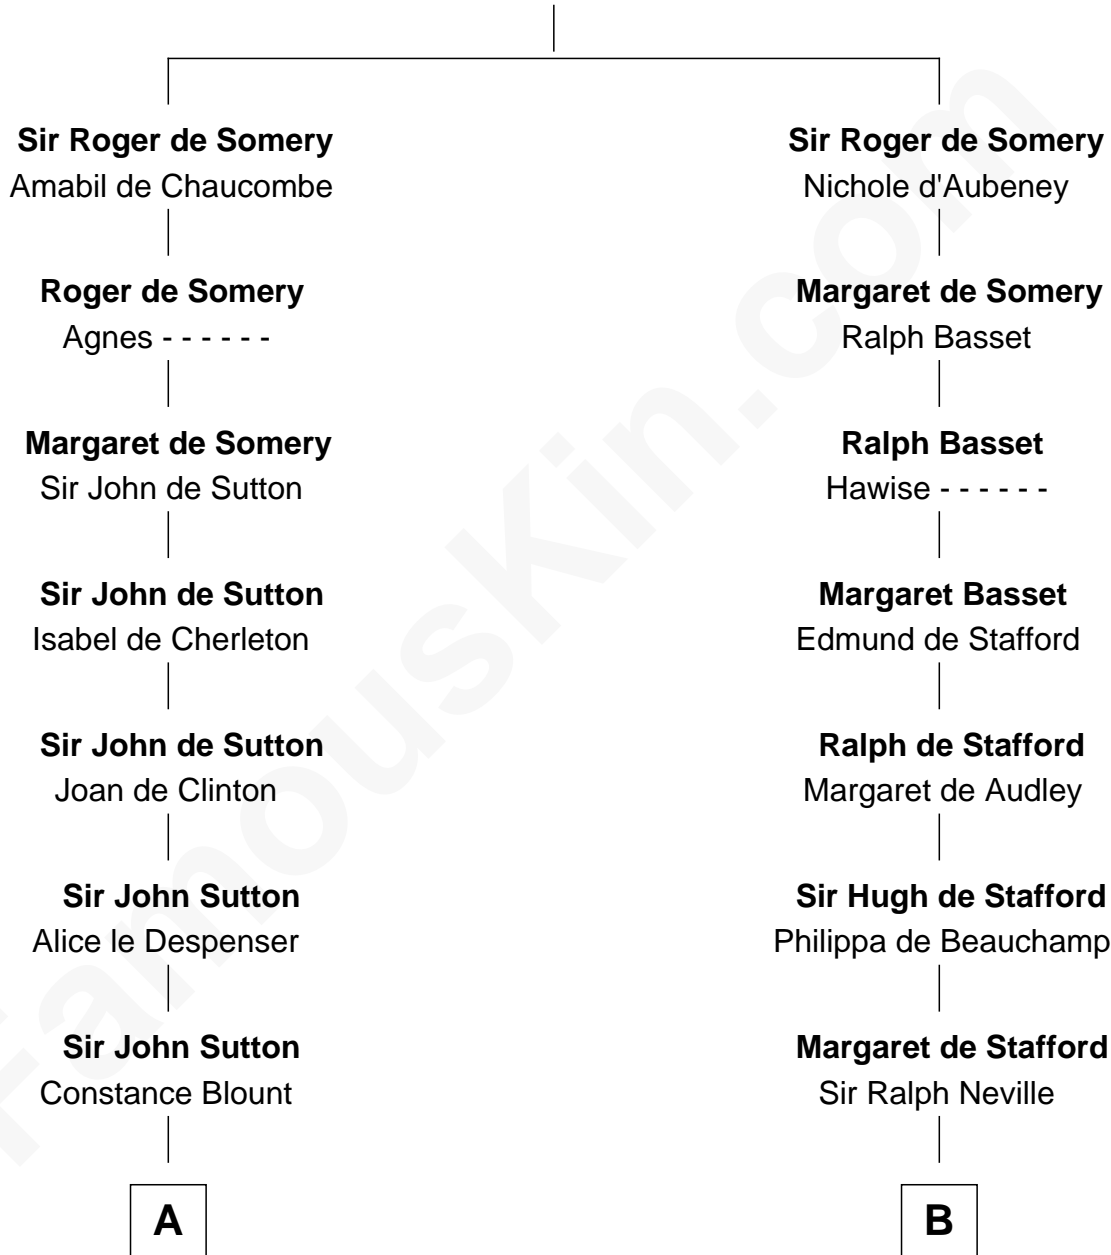

FamousKin.com
Relationship Chart of
William Marsh Rice
Founder of Rice University

18th cousin 3 times removed of

James Madison
4th U.S. President

Sir Ralph de Somery
 Margaret le Gras

C

John Holbrook

Mary Hunt

Hannah Holbrook

Urban Bates

Sarah Bates

David Rice

David Rice

Patty Hall

William Marsh Rice

Founder of Rice University

D

Eleanor Rose Conway

James Madison

James Madison

4th U.S. President

FamousKin.com