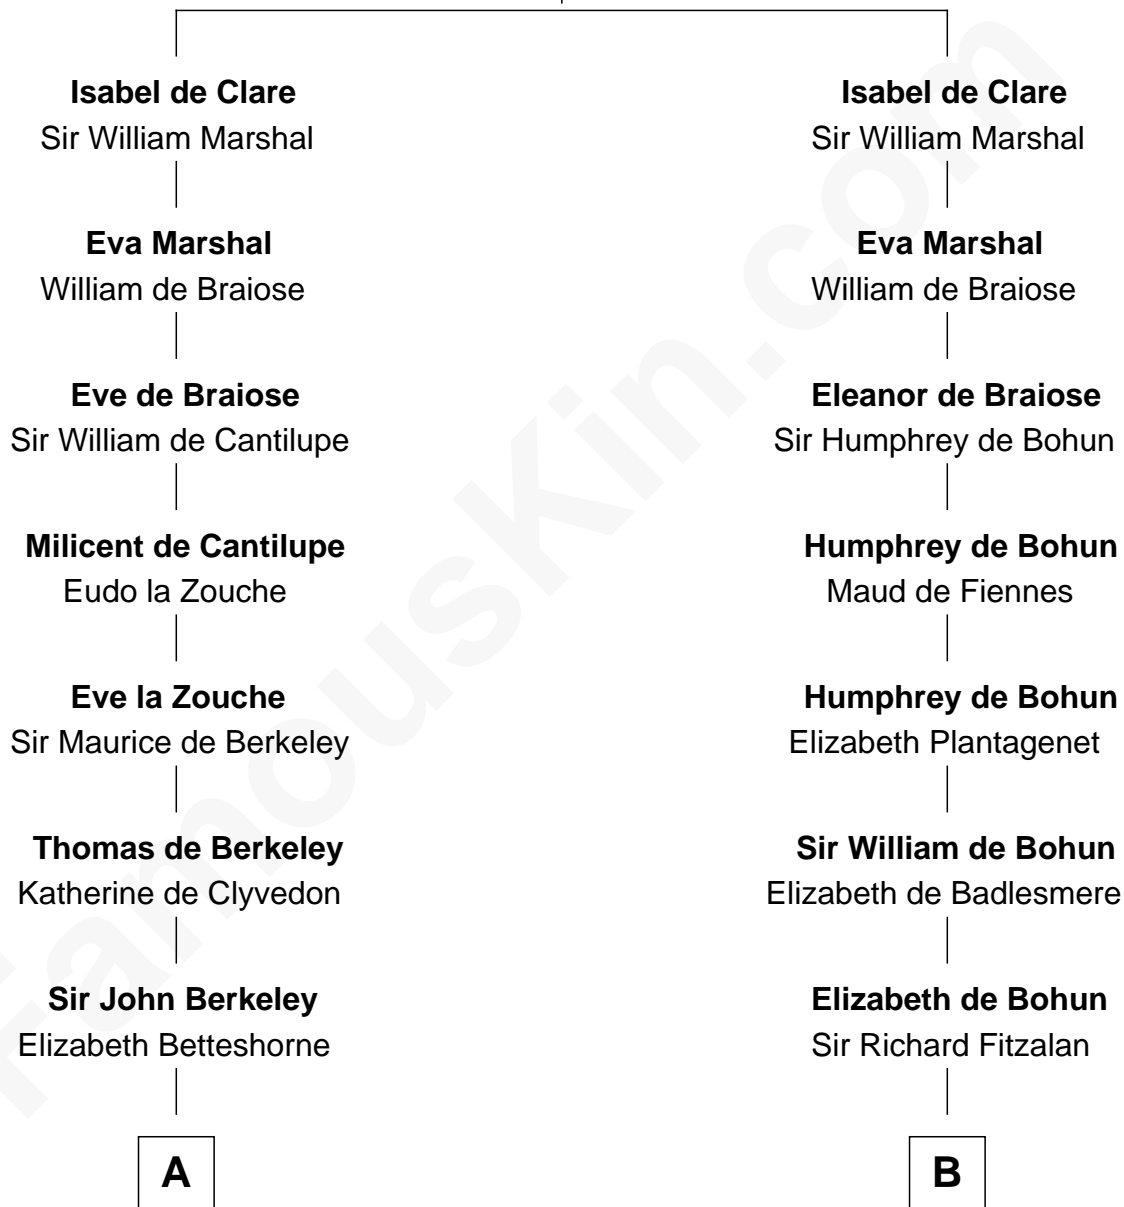

FamousKin.com
Relationship Chart of
William Marsh Rice
Founder of Rice University

19th cousin 2 times removed of

James Madison
4th U.S. President

Richard de Clare
 Aoife MacMurrough

C

John Holbrook

Mary Hunt

Hannah Holbrook

Urban Bates

Sarah Bates

David Rice

David Rice

Patty Hall

William Marsh Rice

Founder of Rice University

D

Francis Conway

Rebecca Catlett

Eleanor Rose Conway

James Madison

James Madison

4th U.S. President

FamousKin.com