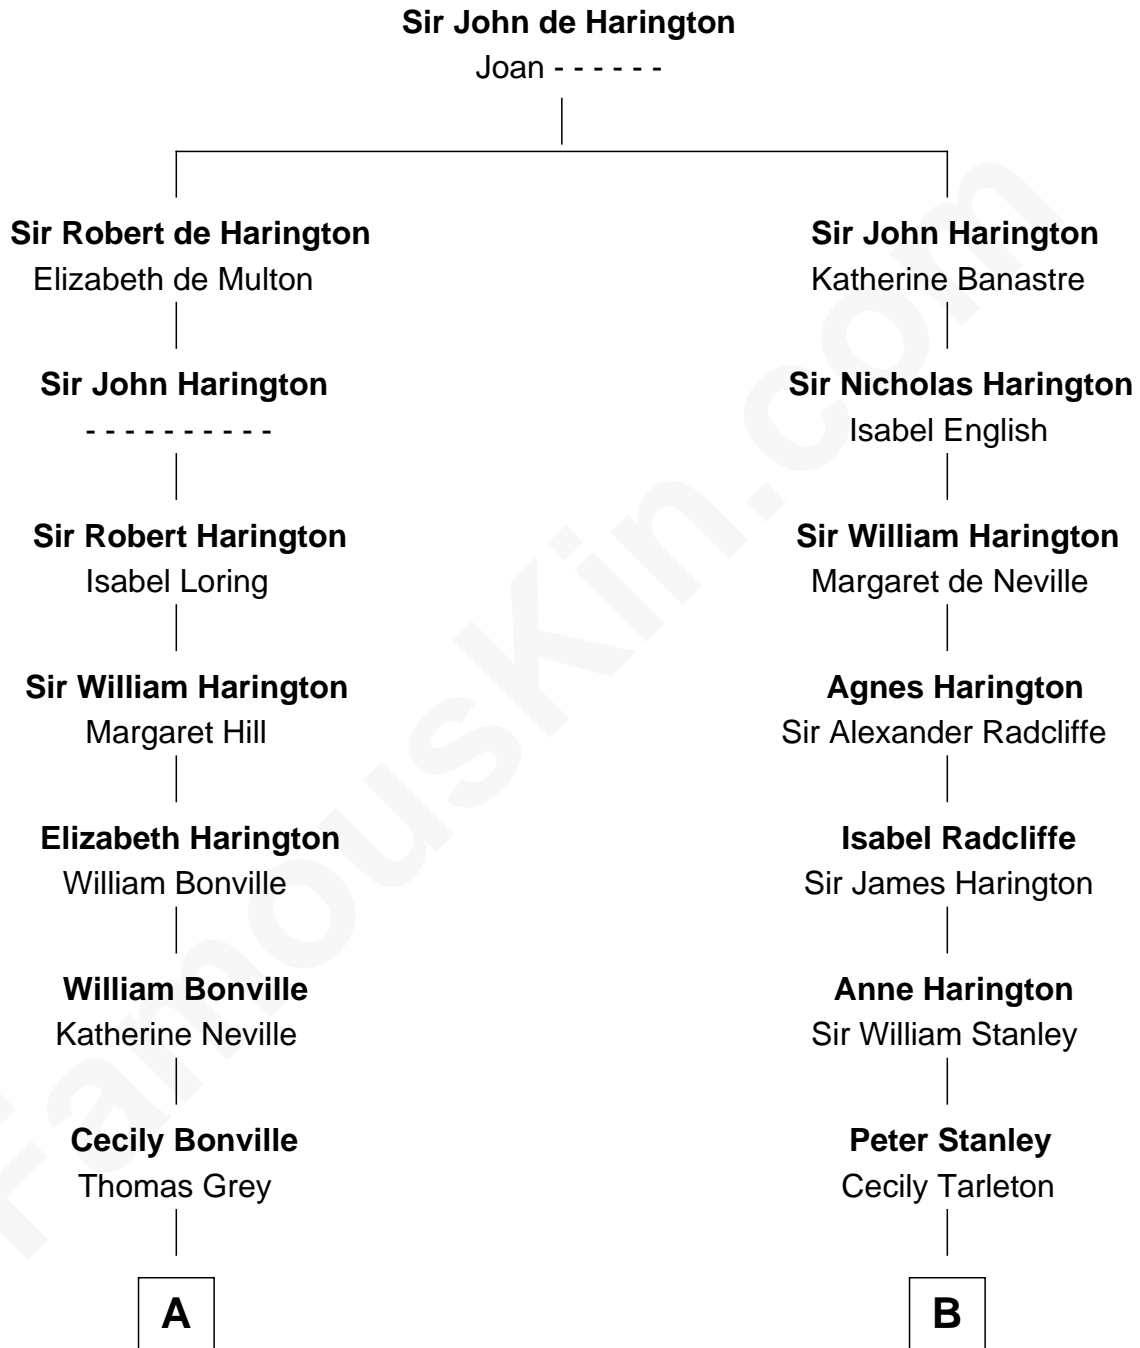

FamousKin.com
Relationship Chart of
William Marsh Rice
Founder of Rice University

13th cousin 5 times removed of

James Madison
4th U.S. President

C

—
David Rice

Patty Hall

—
William Marsh Rice

Founder of Rice University

FamousKin.com