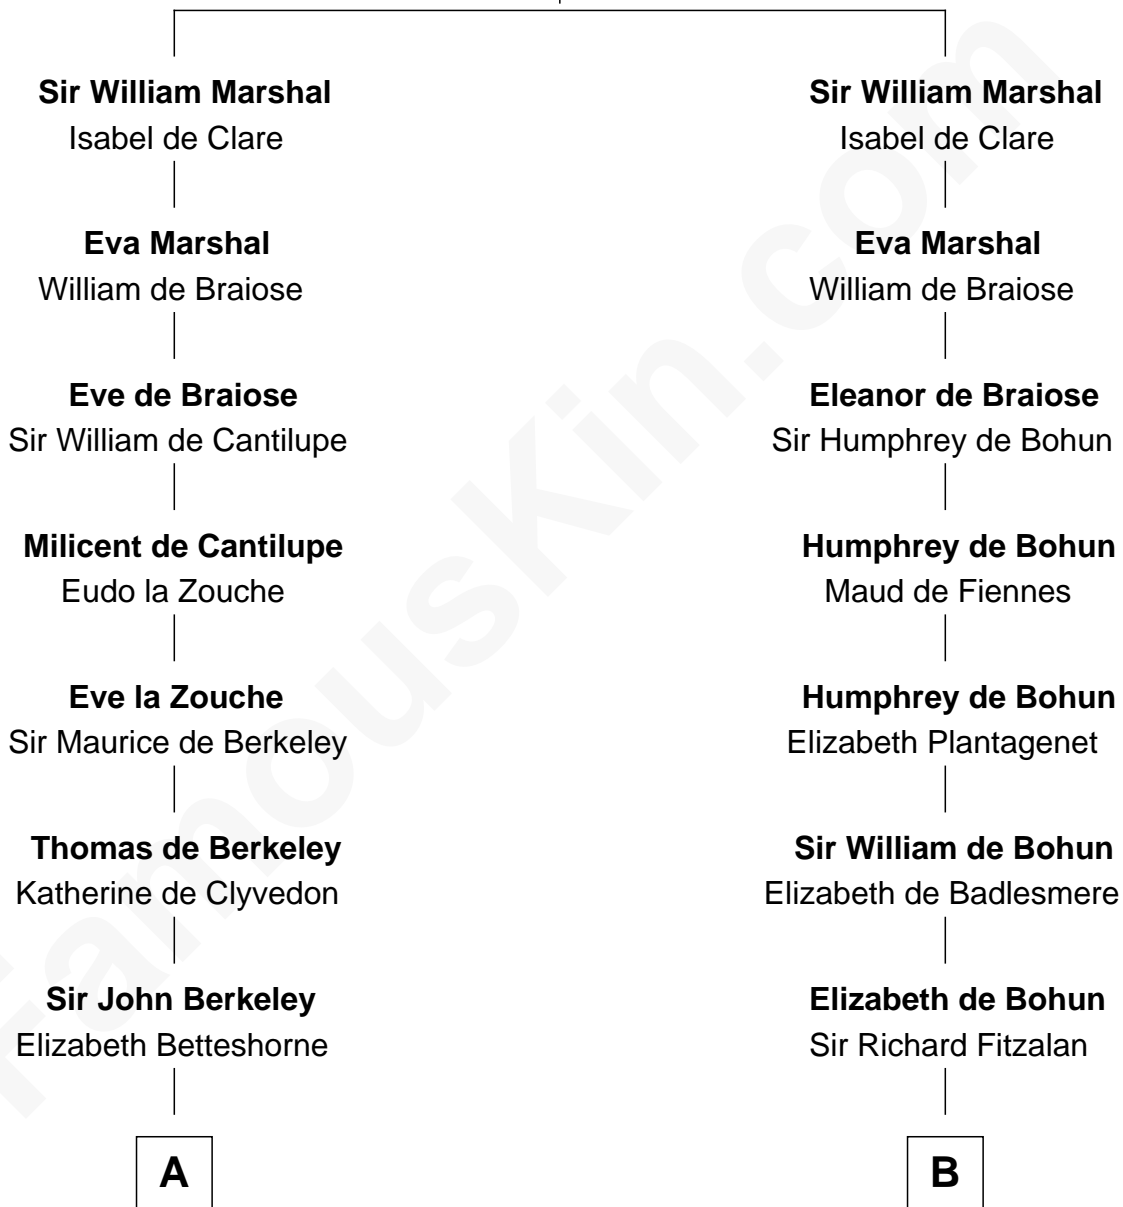

FamousKin.com
Relationship Chart of
William Marsh Rice
Founder of Rice University

19th cousin 2 times removed of

James Madison
4th U.S. President

John FitzGilbert
 Sybilla of Salisbury

C

John Holbrook

Mary Hunt

Hannah Holbrook

Urban Bates

Sarah Bates

David Rice

David Rice

Patty Hall

William Marsh Rice

Founder of Rice University

D

Francis Conway

Rebecca Catlett

Eleanor Rose Conway

James Madison

James Madison

4th U.S. President

FamousKin.com