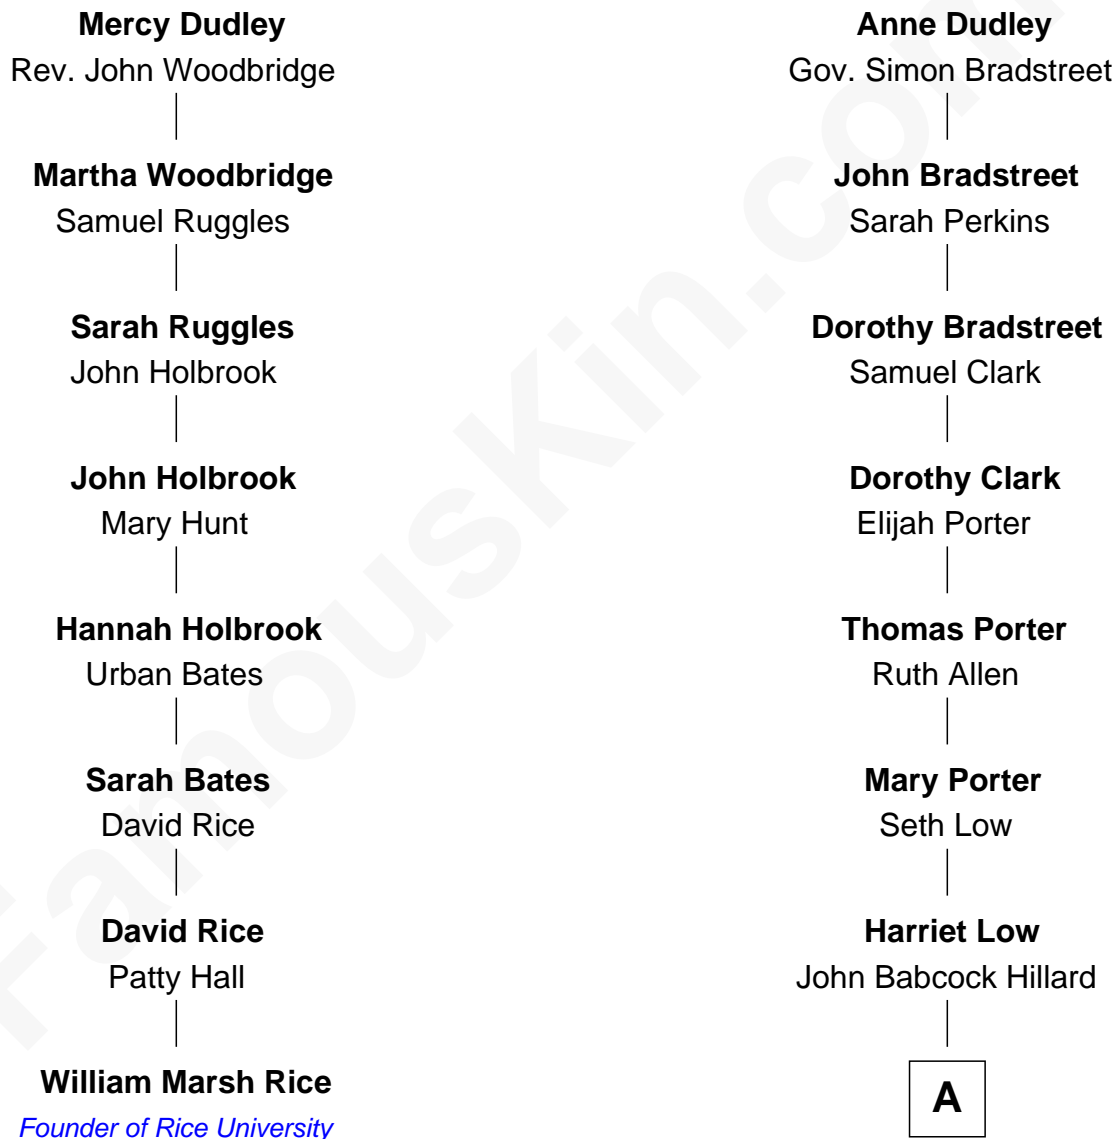

FamousKin.com Relationship Chart of

William Marsh Rice

Founder of Rice University

7th cousin 3 times removed of

Bill Weld

68th Governor of Massachusetts

Gov. Thomas Dudley

Dorothy York

A

—
Harriet Hillard

William Augustus White

—
Margaret Low White

Francis Minot Weld

—
David Weld

Mary Blake Nichols

—
Bill Weld