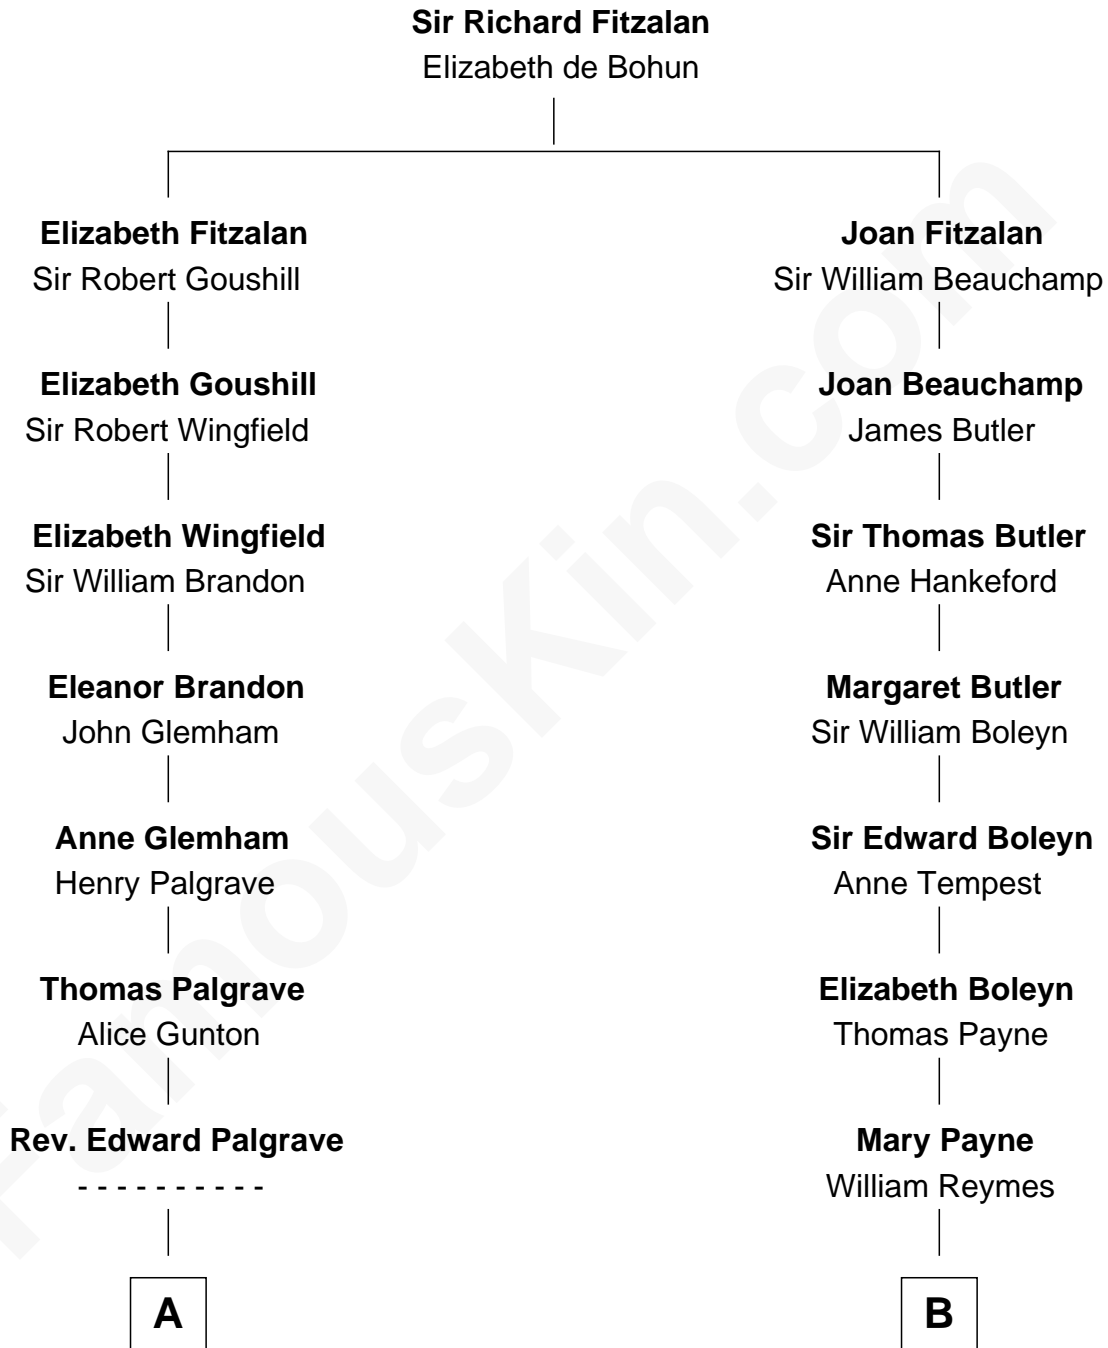

FamousKin.com
Relationship Chart of
William Marsh Rice
Founder of Rice University

15th cousin 4 times removed of
Bill Weld
68th Governor of Massachusetts

C

Cornelia DuBois Floyd
John Treadwell Nichols

Mary Blake Nichols
David Weld

Bill Weld

68th Governor of Massachusetts

FamousKin.com