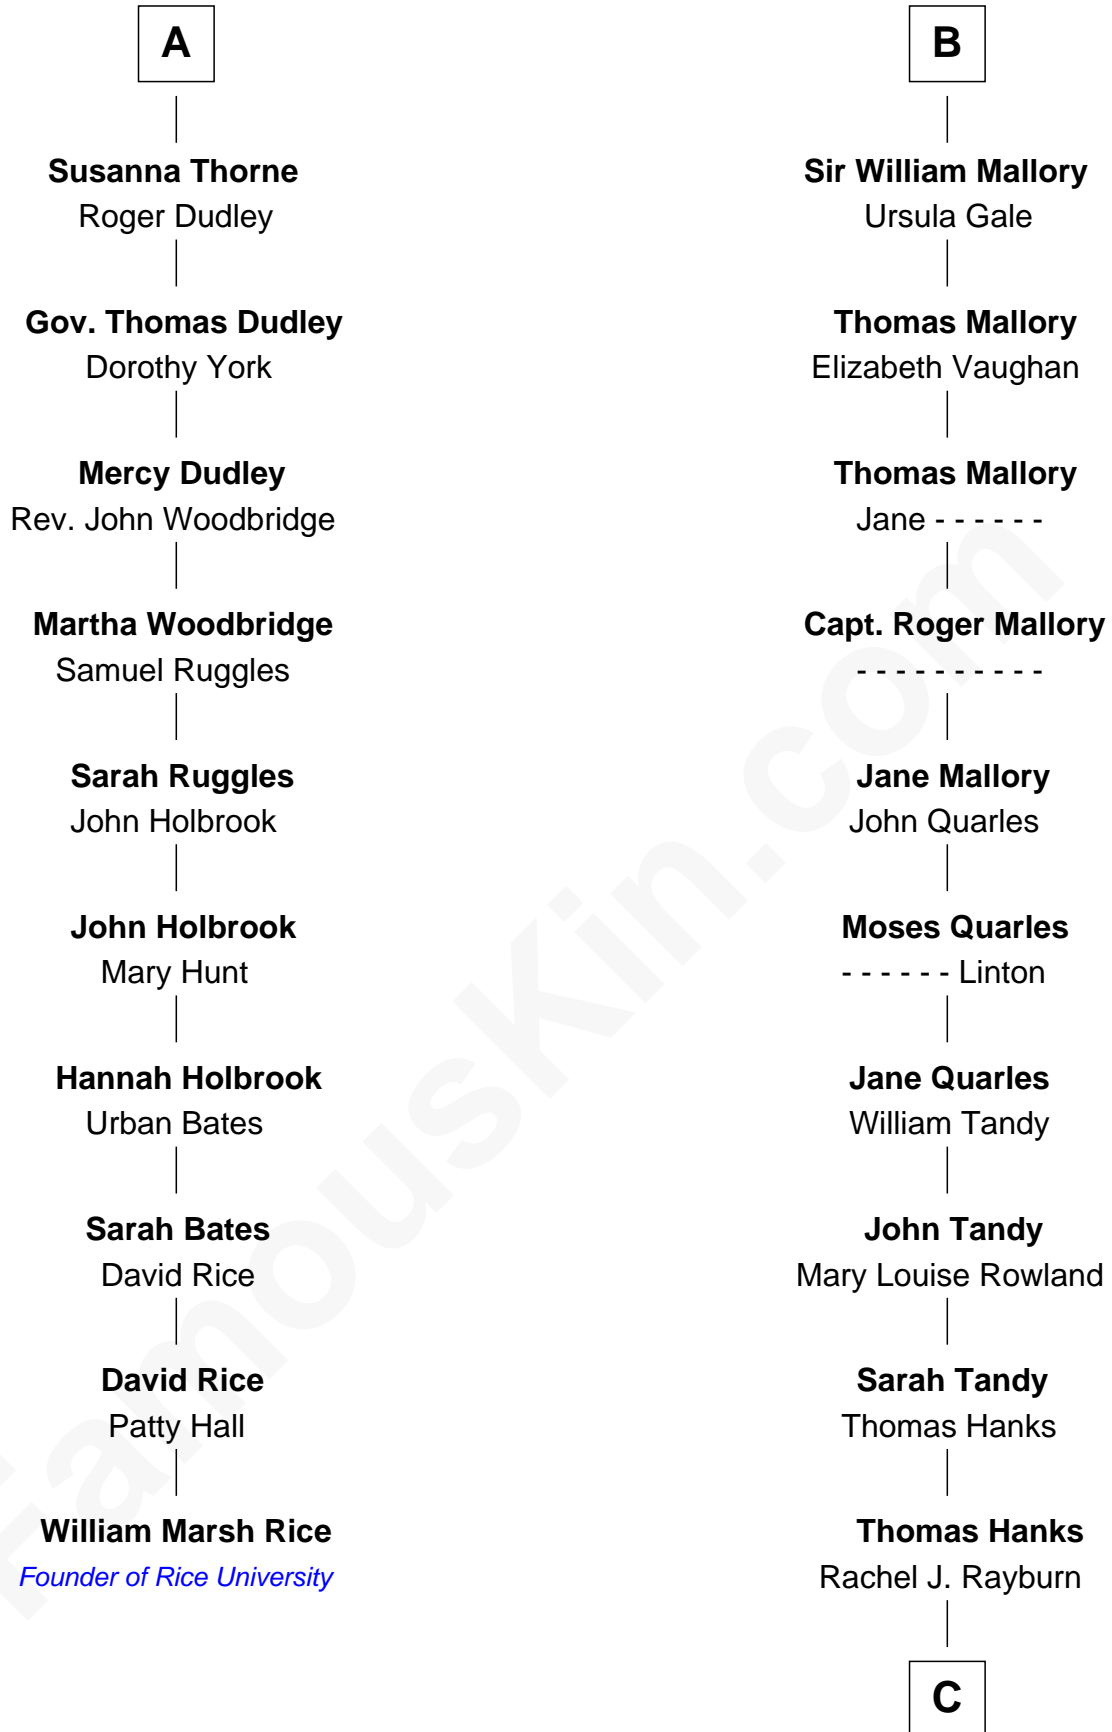

FamousKin.com
Relationship Chart of
William Marsh Rice
Founder of Rice University

16th cousin 4 times removed of

Tom Hanks
Movie Actor

Sir John Grey
 Avice Marmion

C

Daniel Boone Hanks
Mary Catherine Mefford

Ernest Buel Hanks
Gladys Hilda Ball

Amos Mefford Hanks
Janet Marylyn Frager

Tom Hanks
Movie Actor

FamousKin.com