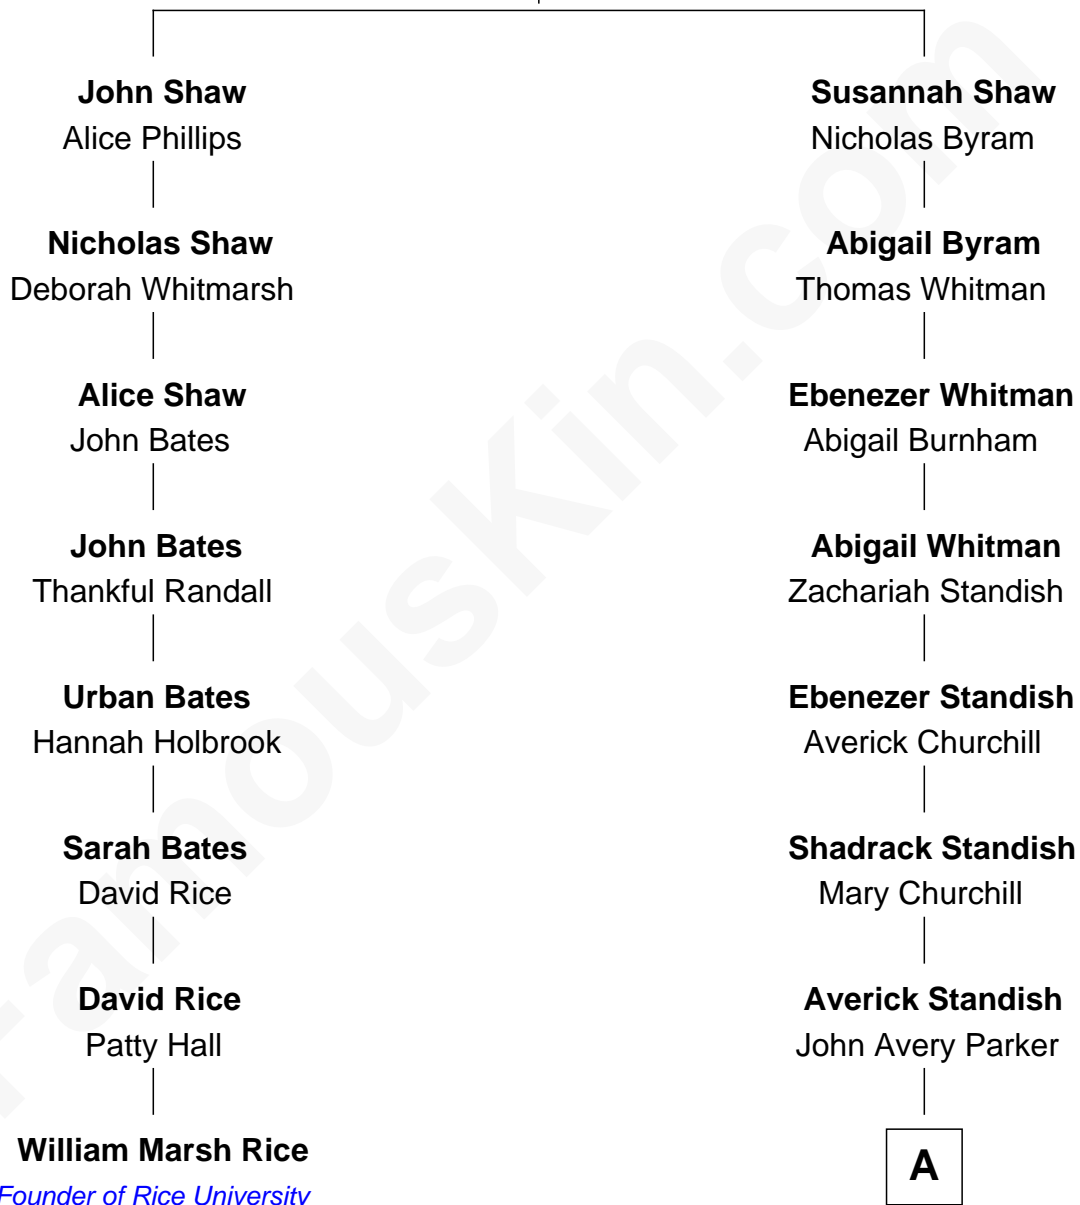

# FamousKin.com Relationship Chart of

**William Marsh Rice**

*Founder of Rice University*

7th cousin 4 times removed of

**Tuesday Weld**

*TV and Movie Actress*

**Abraham Shaw**

Bridget Best

**A**

**Ann Avery Parker**

Thomas C. Lothrop

**Sarah Williams Lothrop**

George Parsons King

**Sarah Lothrop King**

Edward Motley Weld

**Lothrop Motley Weld**

Yosene Balfour Ker

**Tuesday Weld**

*TV and Movie Actress*