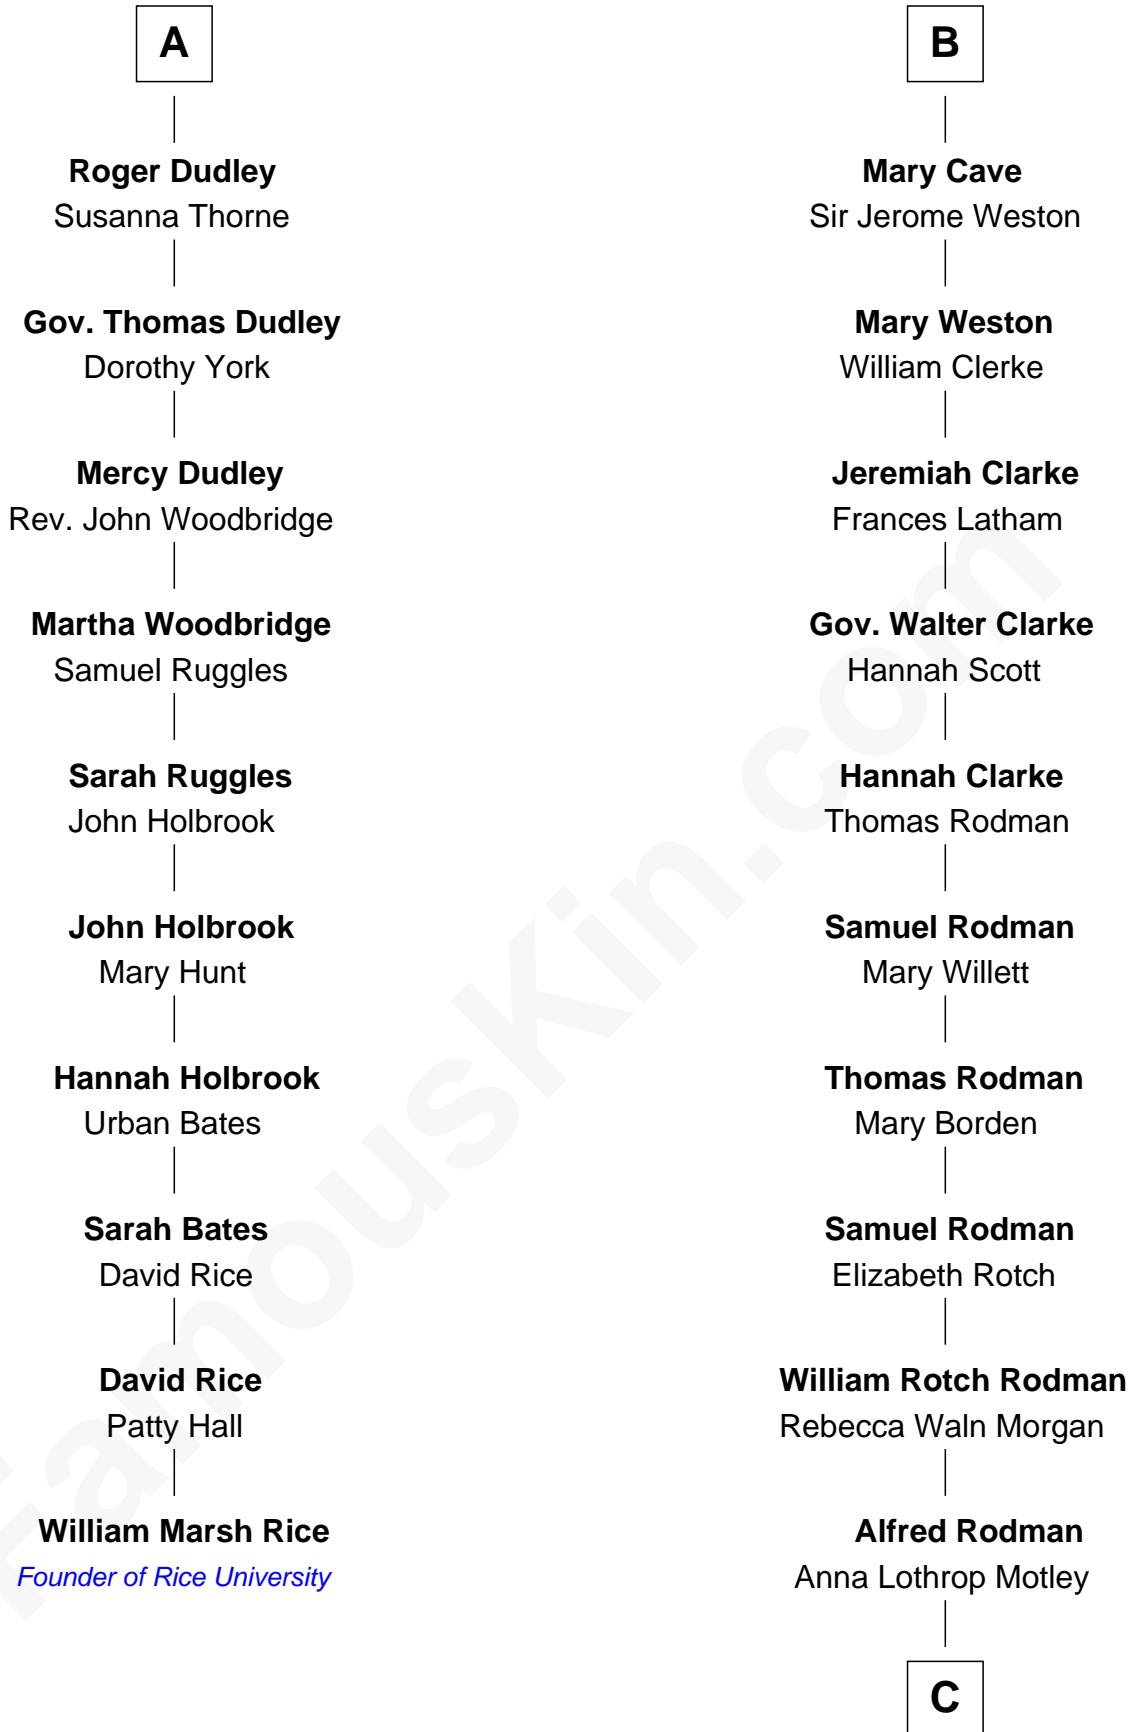

**FamousKin.com**  
**Relationship Chart of**  
**William Marsh Rice**  
*Founder of Rice University*

16th cousin 4 times removed of

**Tuesday Weld**  
*TV and Movie Actress*

**C**

**Eloise Rodman**  
Stephen Minot Weld

**Edward Motley Weld**  
Sarah Lothrop King

**Lothrop Motley Weld**  
Yosene Balfour Ker

**Tuesday Weld**  
*TV and Movie Actress*