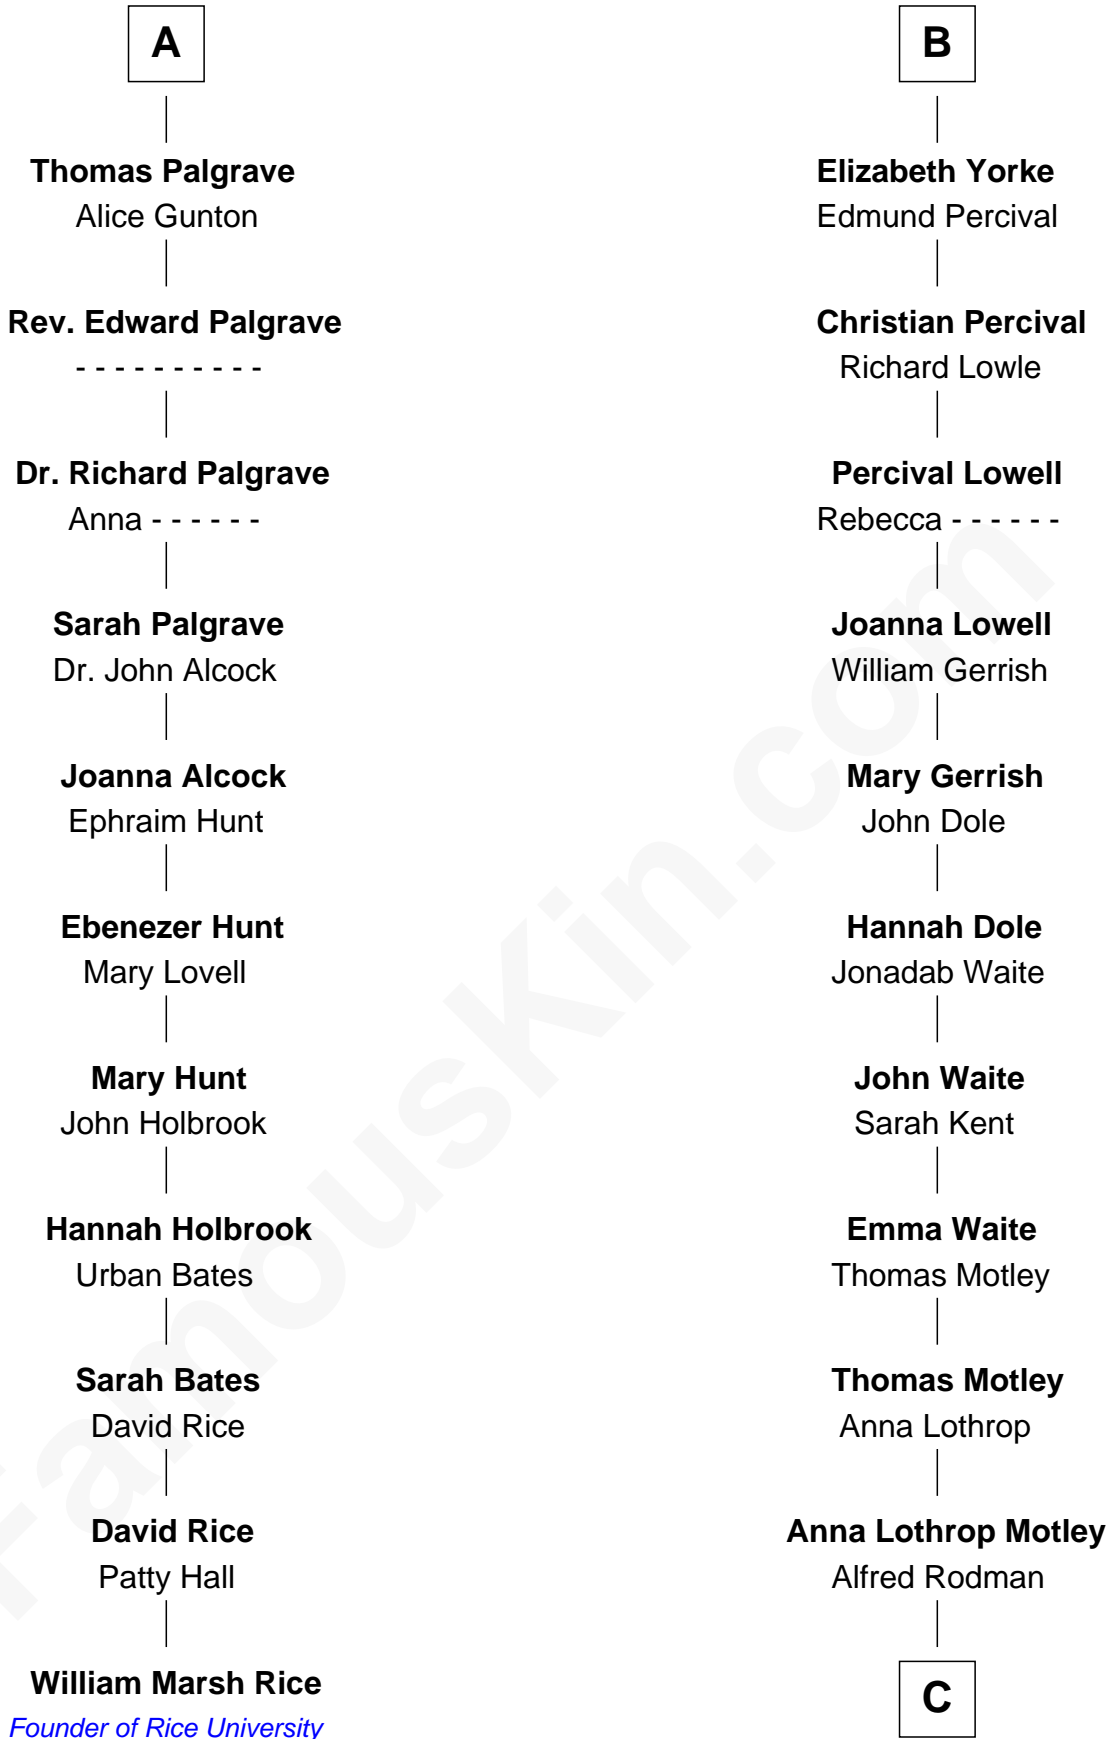

FamousKin.com
Relationship Chart of
William Marsh Rice
Founder of Rice University

17th cousin 3 times removed of

Tuesday Weld
TV and Movie Actress

Humphrey de Bohun
 Elizabeth Plantagenet

Sir William de Bohun
 Elizabeth de Badlesmere

Margaret de Bohun
 Sir Hugh de Courtnay

Elizabeth de Bohun
 Sir Richard Fitzalan

Elizabeth de Courtnay
 Sir Andrew Luttrell

Elizabeth Fitzalan
 Sir Robert Goushill

Sir Hugh Luttrell
 Catherine de Beaumont

Elizabeth Goushill
 Sir Robert Wingfield

Sir John Luttrell
 Margaret Touchet

Elizabeth Wingfield
 Sir William Brandon

Sir James Luttrell
 Elizabeth Courtnay

Eleanor Brandon
 John Glemham

Sir Hugh Luttrell
 Margaret Hill

Anne Glemham
 Henry Palgrave

Eleanor Luttrell
 Roger Yorke

A

B

C

Eloise Rodman
Stephen Minot Weld

Edward Motley Weld
Sarah Lothrop King

Lothrop Motley Weld
Yosene Balfour Ker