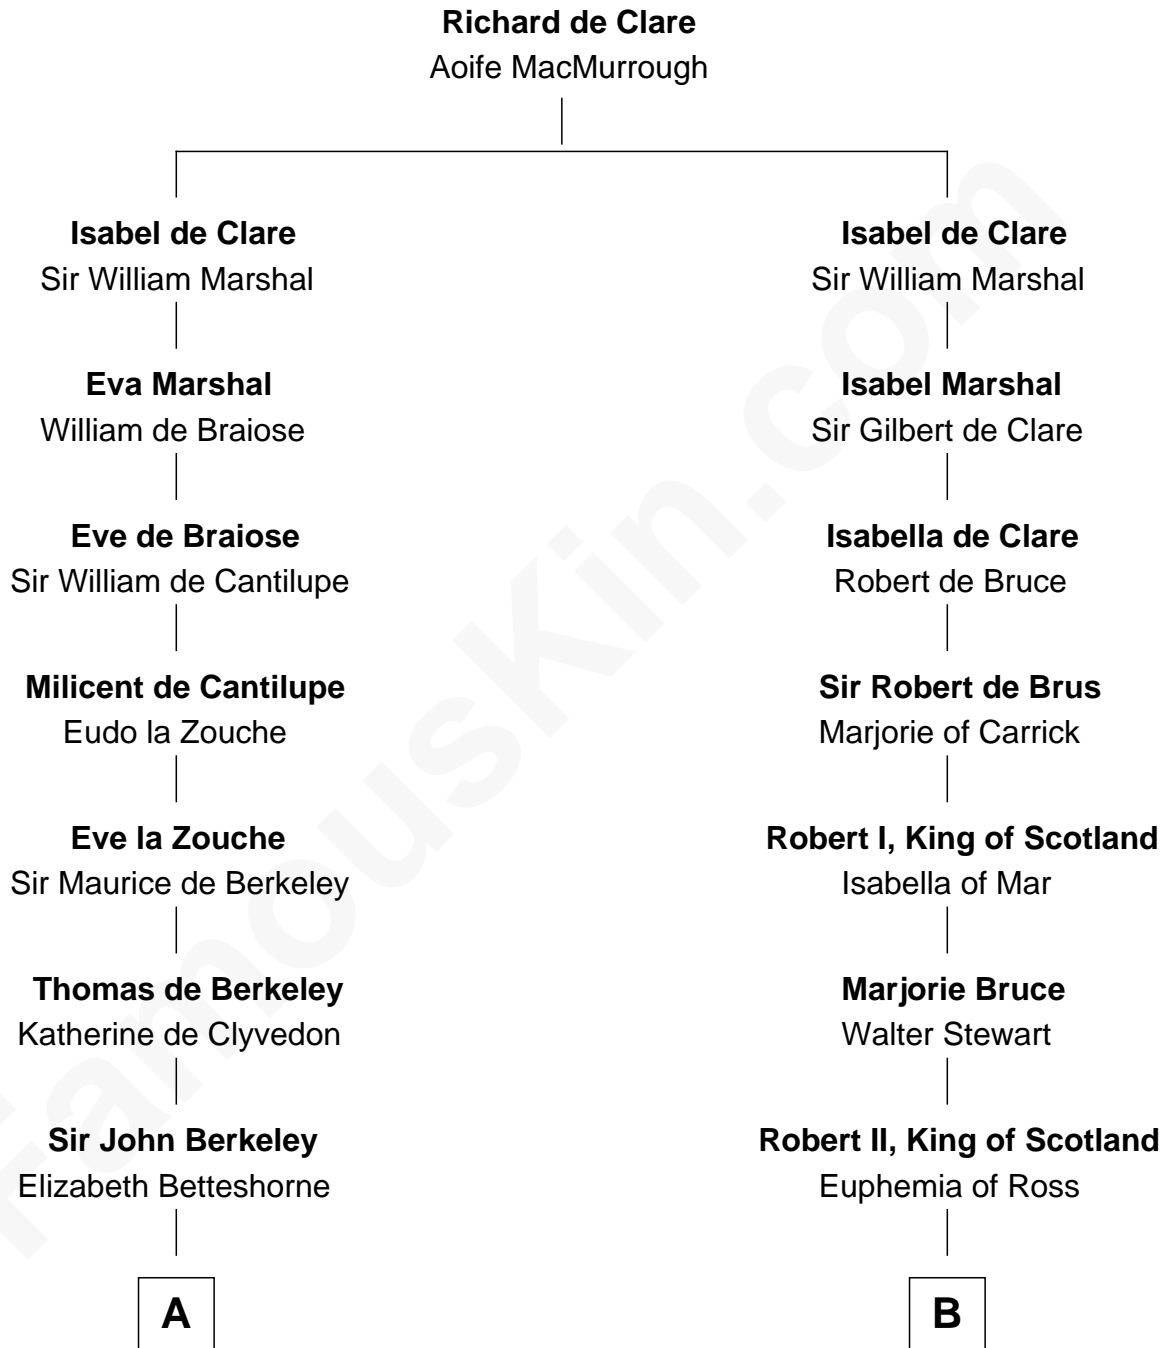

FamousKin.com Relationship Chart of

William Marsh Rice
Founder of Rice University

18th cousin 3 times removed of

Philip Livingston
Signer of the Declaration of Independence

C

John Holbrook

Mary Hunt

Hannah Holbrook

Urban Bates

Sarah Bates

David Rice

David Rice

Patty Hall

William Marsh Rice

Founder of Rice University

D