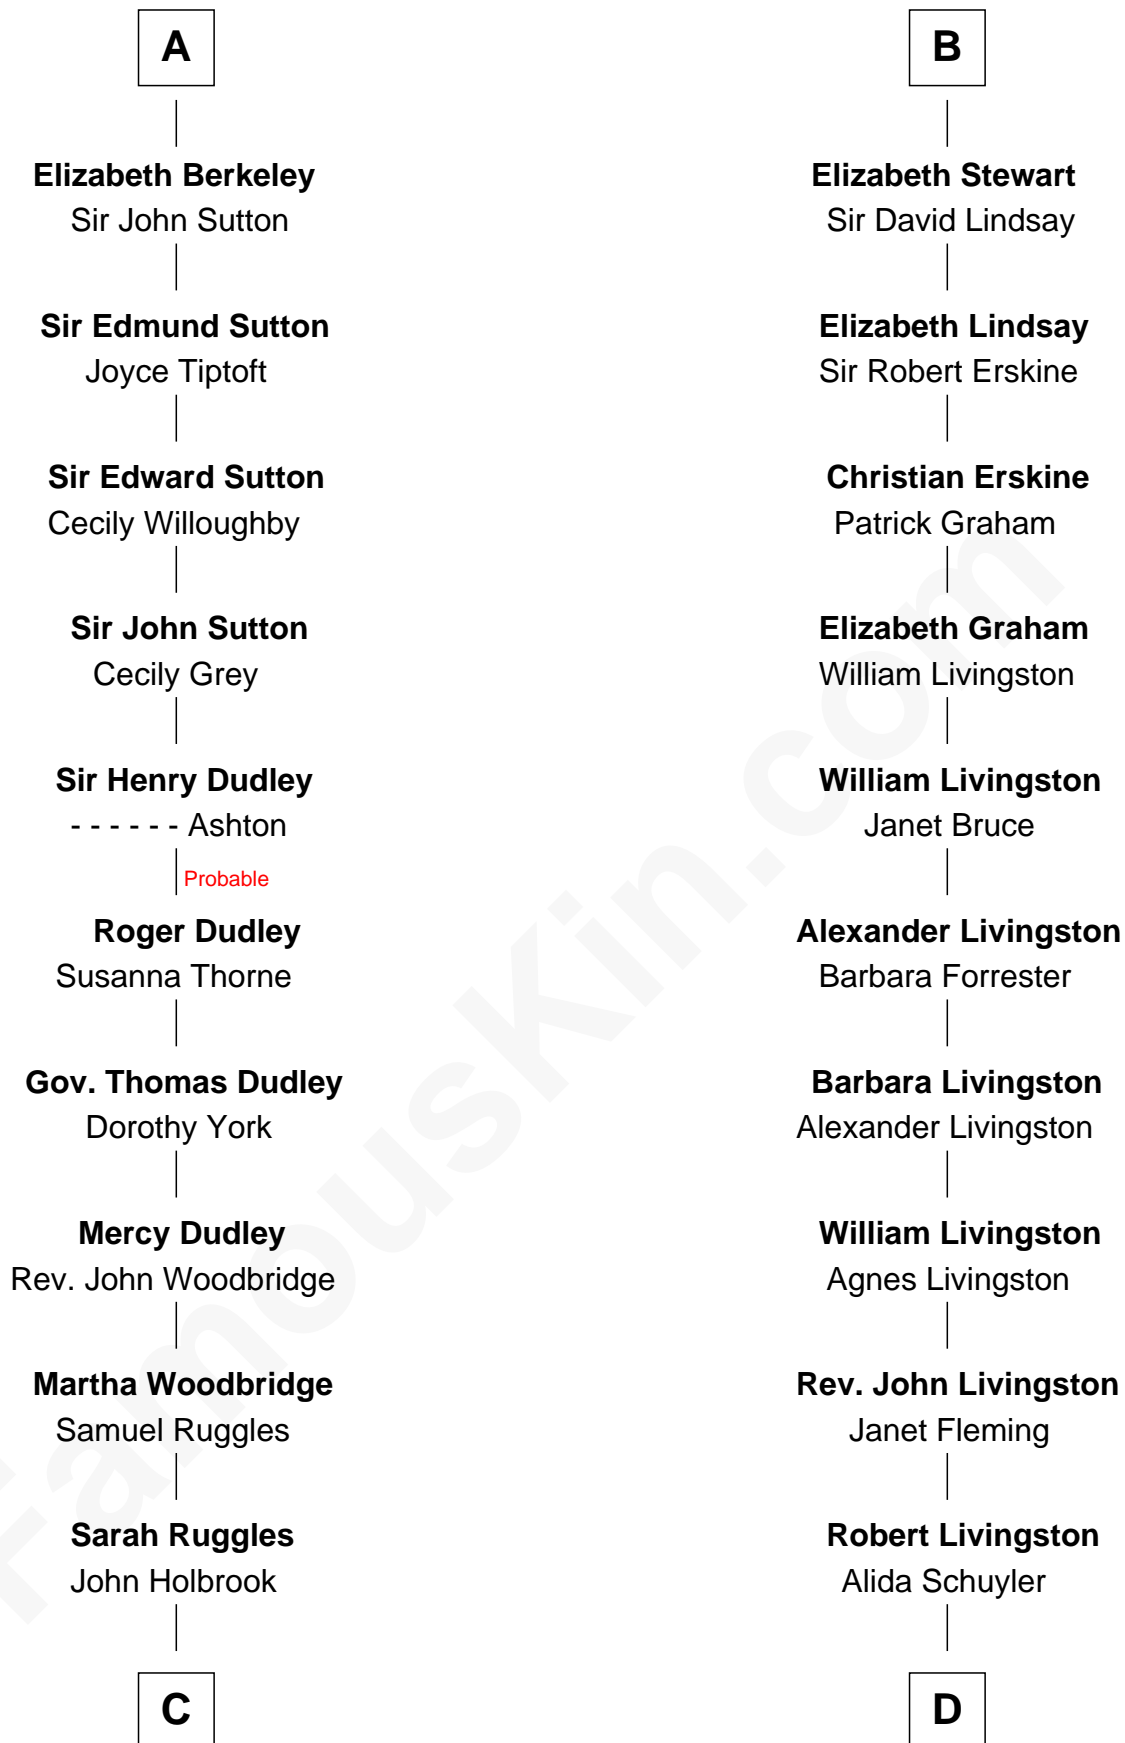

FamousKin.com Relationship Chart of

William Marsh Rice
Founder of Rice University

18th cousin 3 times removed of

Philip Livingston
Signer of the Declaration of Independence

C

John Holbrook

Mary Hunt

Hannah Holbrook

Urban Bates

Sarah Bates

David Rice

David Rice

Patty Hall

William Marsh Rice

Founder of Rice University

D