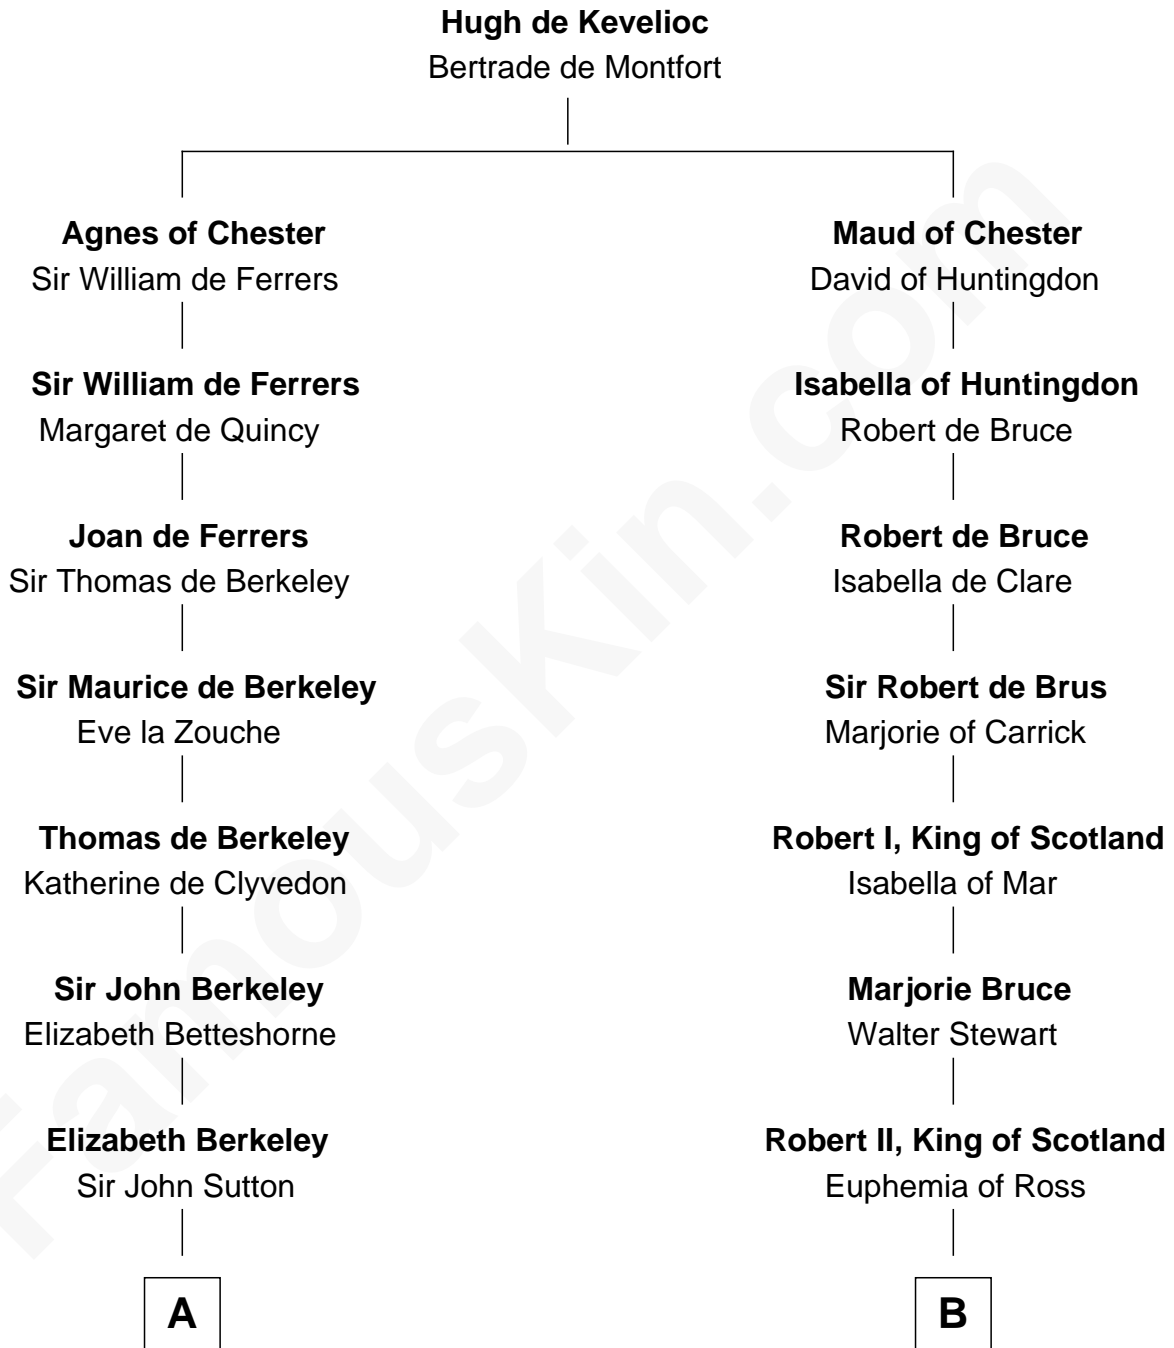

FamousKin.com
Relationship Chart of
William Marsh Rice
Founder of Rice University

18th cousin 2 times removed of

Philip Livingston
Signer of the Declaration of Independence

C

Hannah Holbrook

Urban Bates

Sarah Bates

David Rice

David Rice

Patty Hall

William Marsh Rice

Founder of Rice University

D

Philip Livingston

Catrina Van Brugh