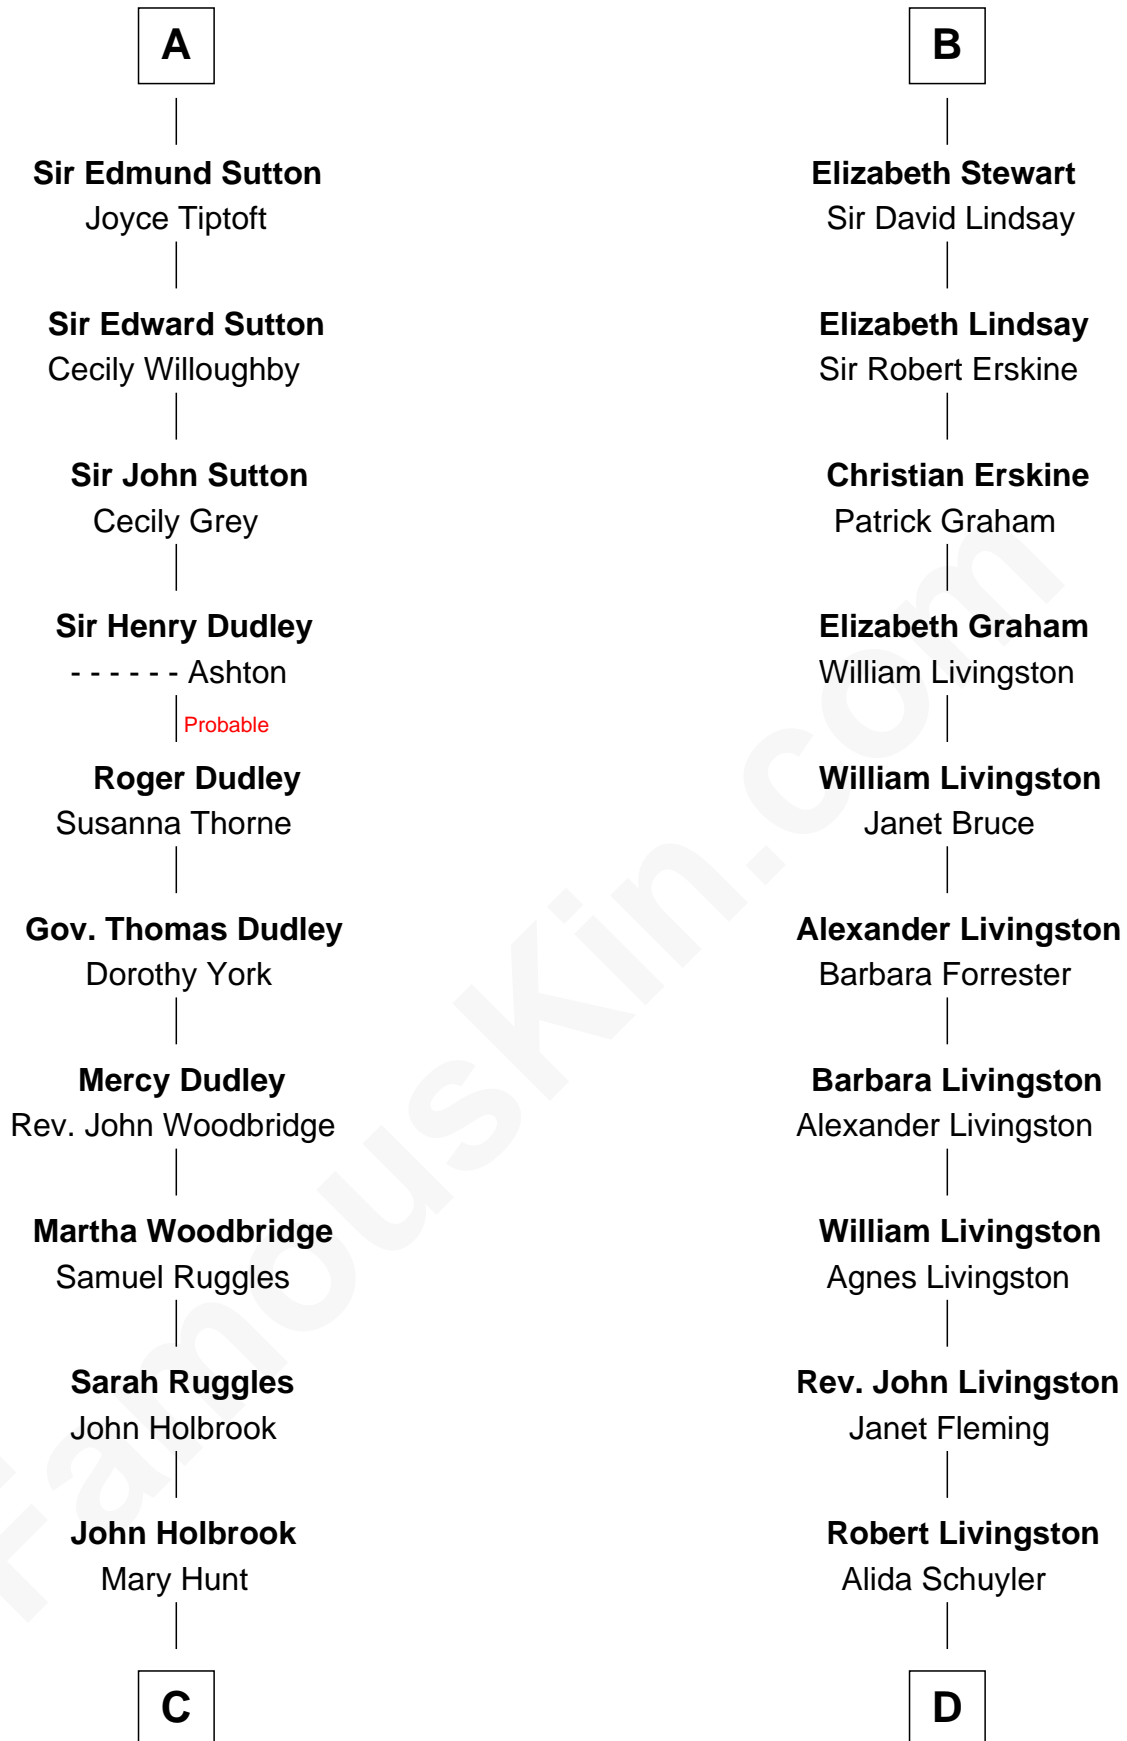

FamousKin.com
Relationship Chart of
William Marsh Rice
Founder of Rice University

18th cousin 2 times removed of

Philip Livingston
Signer of the Declaration of Independence

C

Hannah Holbrook

Urban Bates

Sarah Bates

David Rice

David Rice

Patty Hall

William Marsh Rice

Founder of Rice University

D

Philip Livingston

Catrina Van Brugh