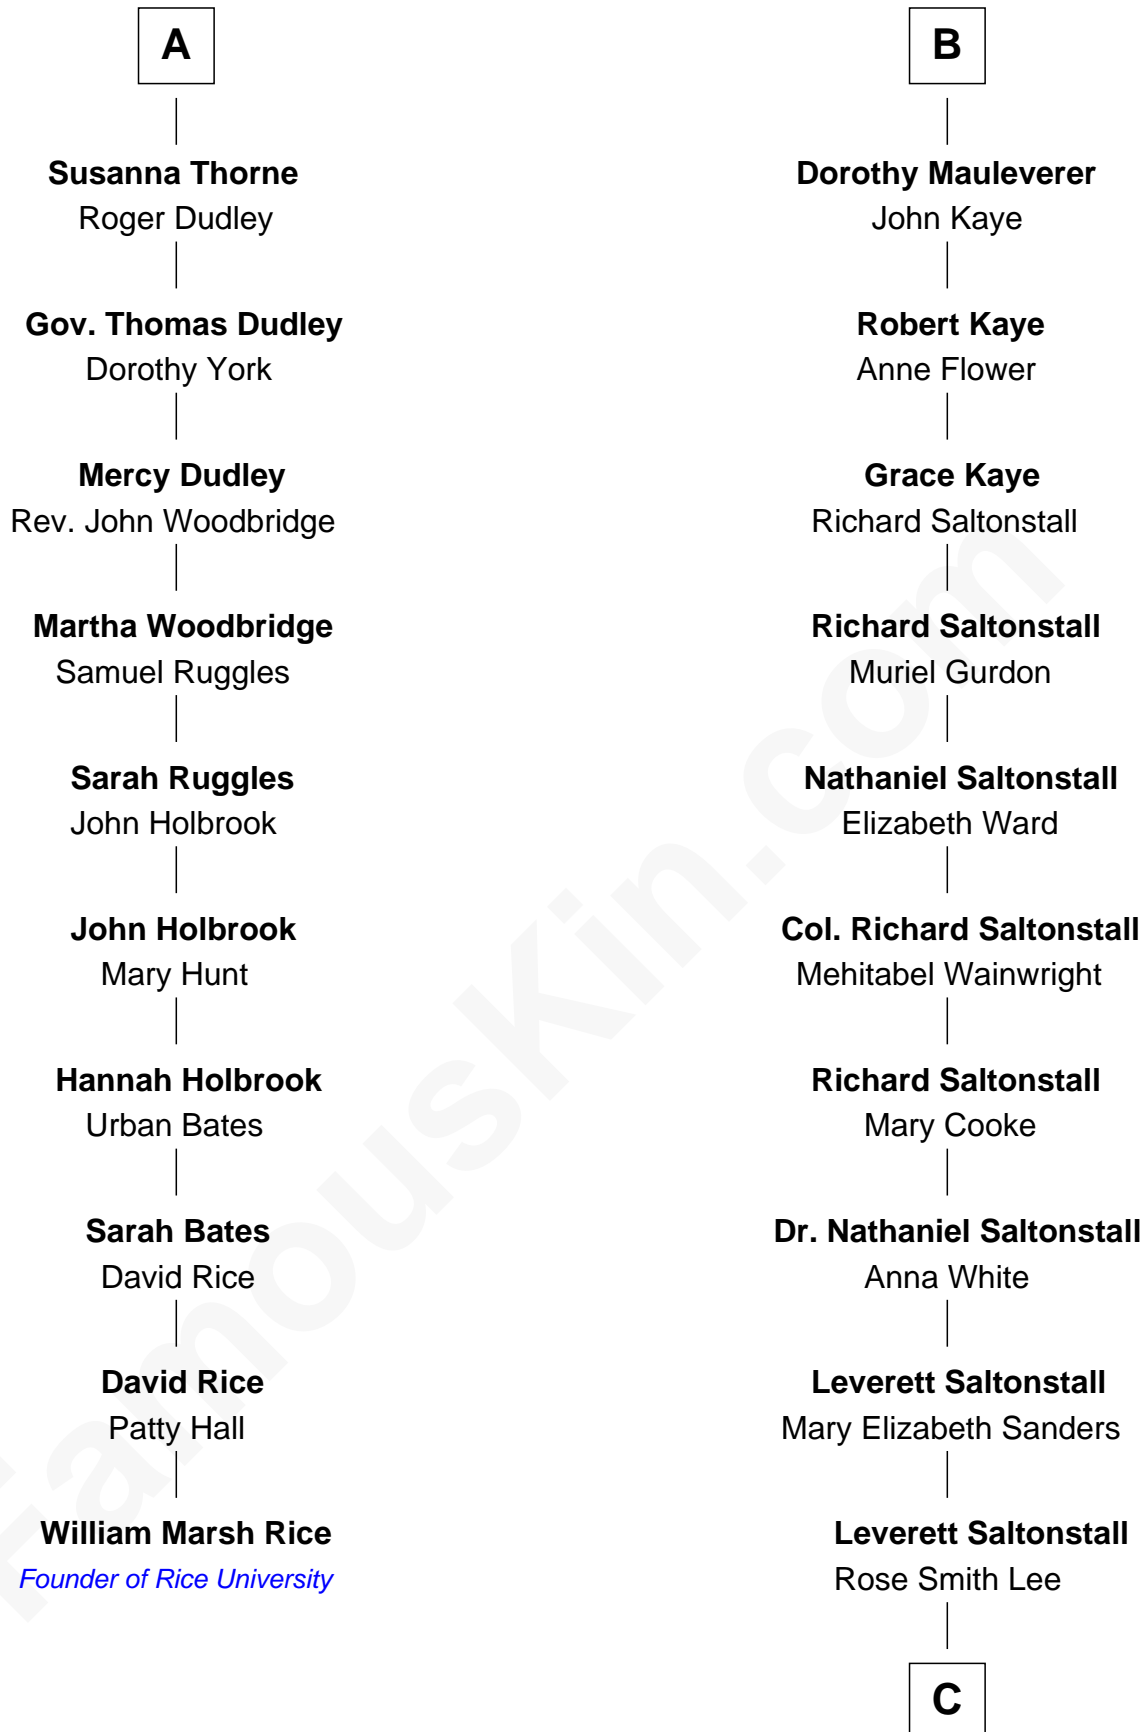

# FamousKin.com Relationship Chart of

**William Marsh Rice**

*Founder of Rice University*

16th cousin 2 times removed of

**Leverett Saltonstall**

*55th Governor of Massachusetts*

**Sir John Grey**

Avice Marmion

**C**

**Richard Middlecott Saltonstall**

Eleanor Brooks

**Leverett Saltonstall**

*55th Governor of Massachusetts*

FamousKin.com