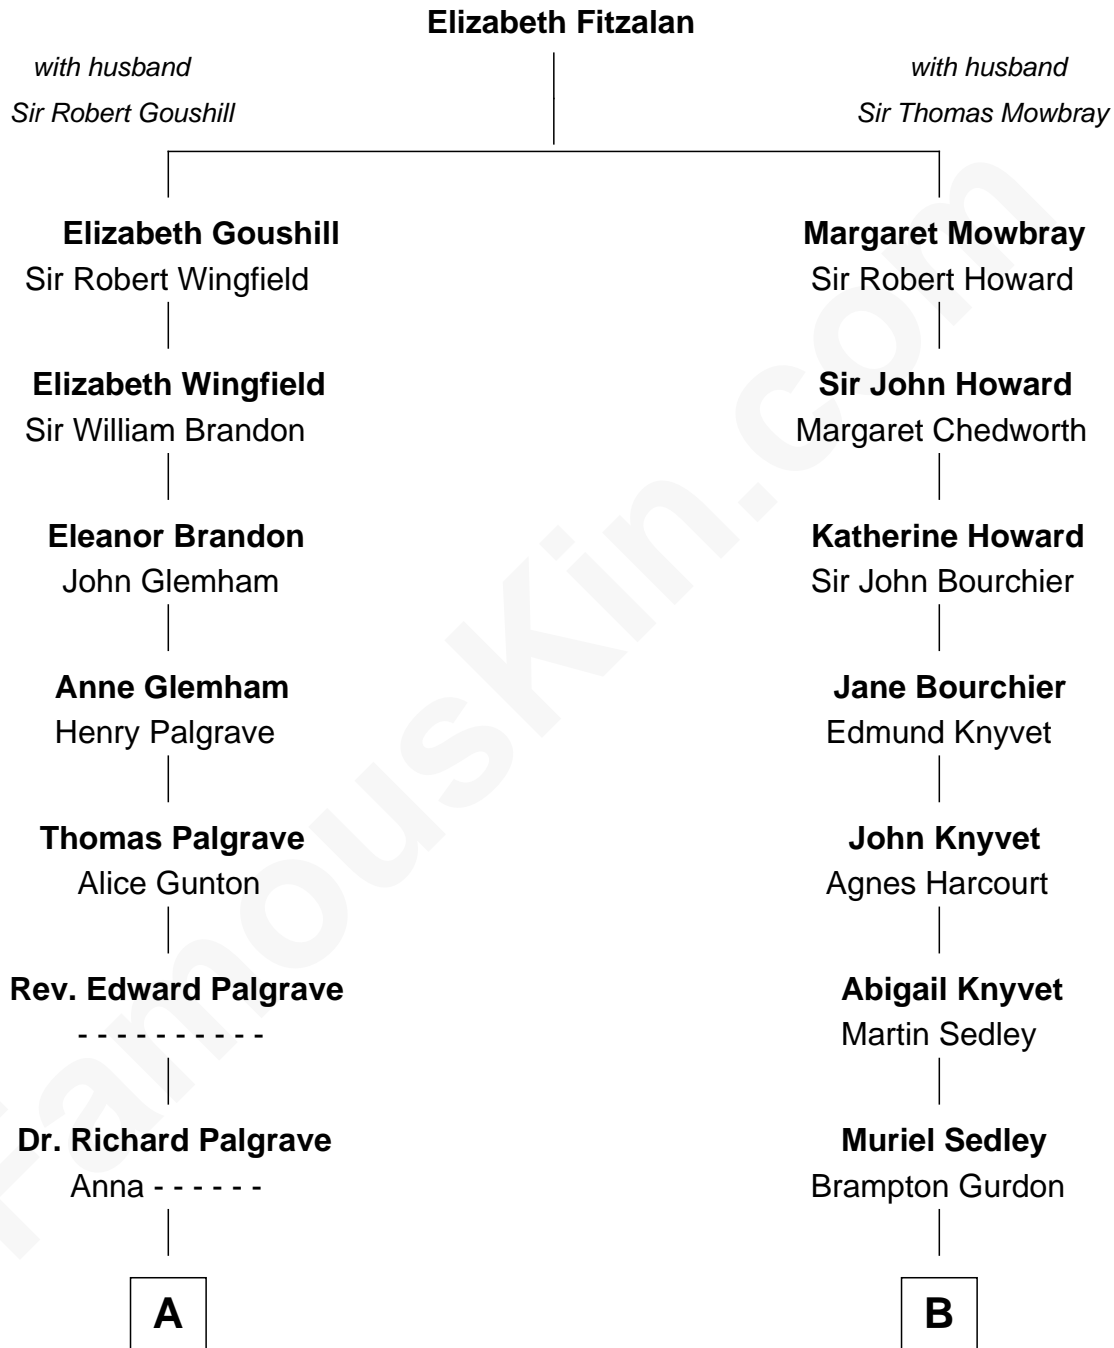

FamousKin.com
Relationship Chart of
William Marsh Rice
Founder of Rice University

14th cousin 1 time removed of
Leverett Saltonstall
55th Governor of Massachusetts

A

Sarah Palgrave

Dr. John Alcock

Joanna Alcock

Ephraim Hunt

Ebenezer Hunt

Mary Lovell

Mary Hunt

John Holbrook

Hannah Holbrook

Urban Bates

Sarah Bates