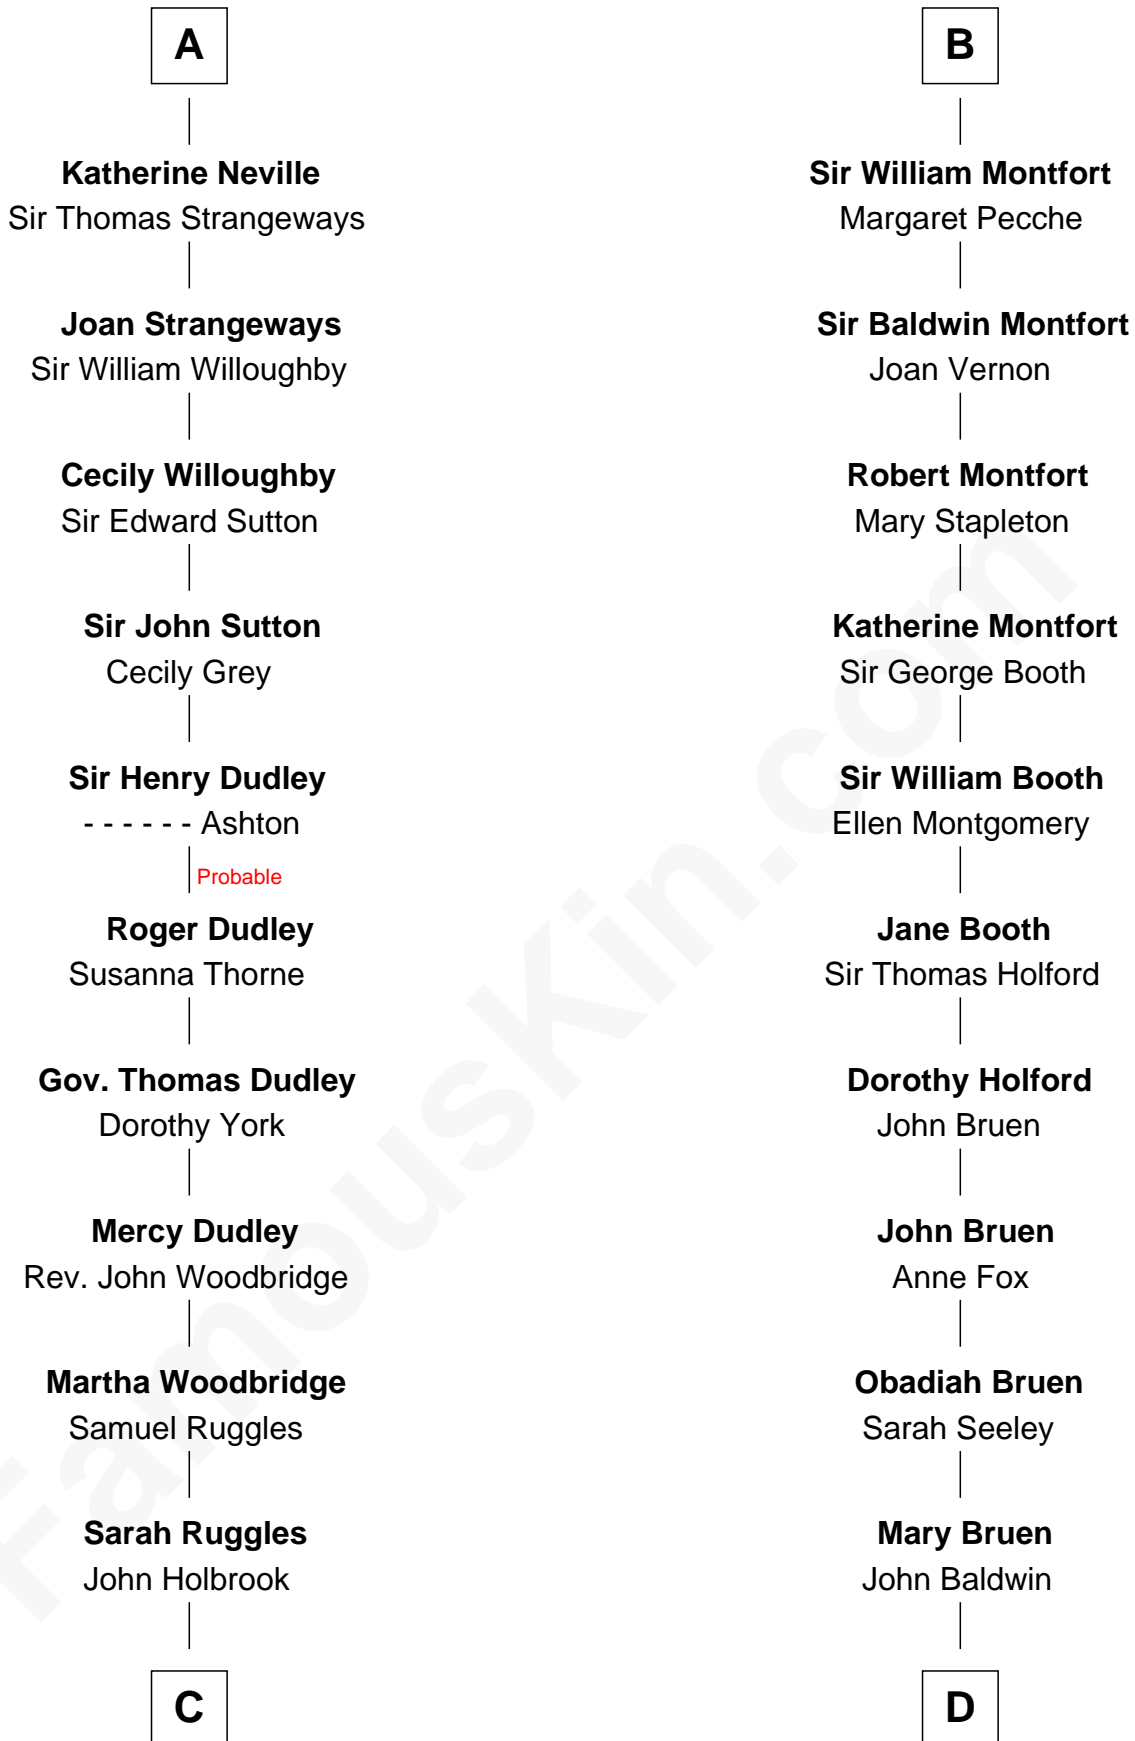

# FamousKin.com Relationship Chart of

**William Marsh Rice**

*Founder of Rice University*

20th cousin 1 time removed of

**Abraham Baldwin**

*Signer of the U.S. Constitution*

**Roger le Bigod**

Ida de Tony

**C**

**John Holbrook**

Mary Hunt

**Hannah Holbrook**

Urban Bates

**Sarah Bates**

David Rice

**David Rice**

Patty Hall

**William Marsh Rice**

*Founder of Rice University*

**D**

**Abigail Baldwin**

Samuel Baldwin

**Timothy Baldwin**

Bathsheba Stone

**Michael Baldwin**

Lucy Dudley

**Abraham Baldwin**

*Signer of the U.S. Constitution*