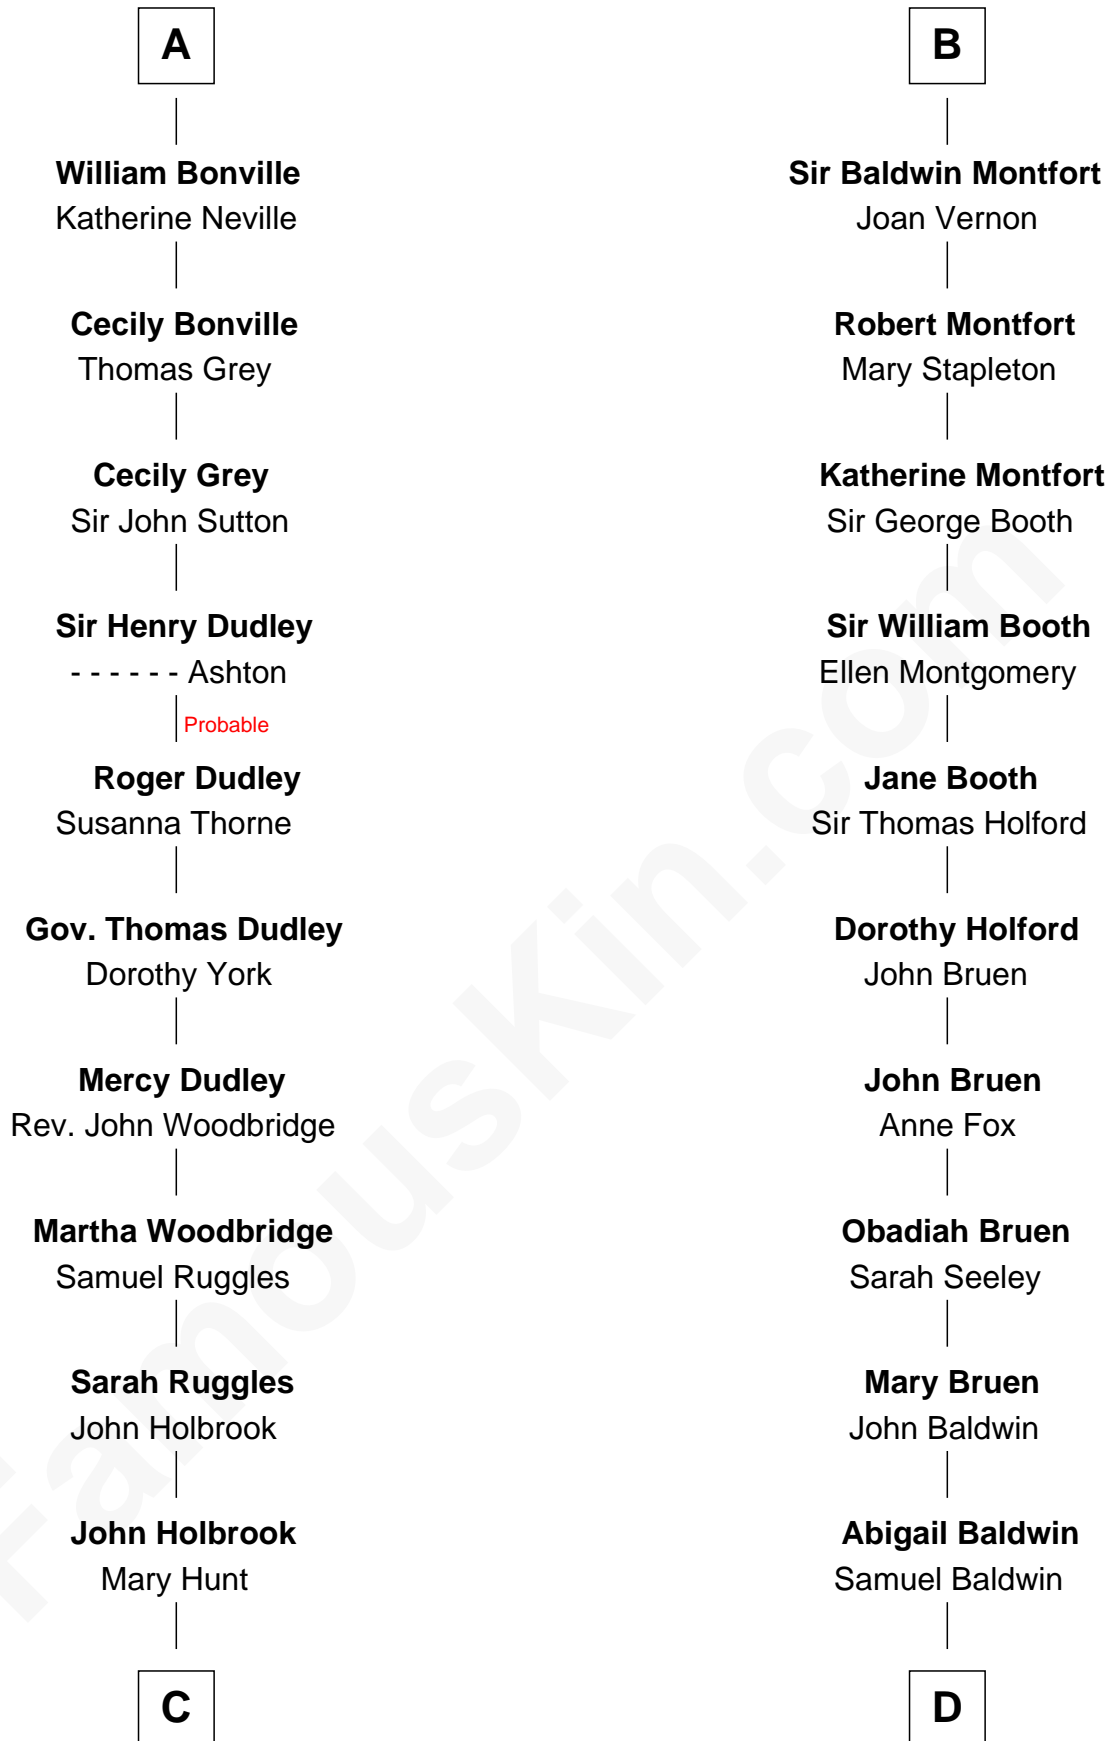

# FamousKin.com Relationship Chart of

**William Marsh Rice**

*Founder of Rice University*

19th cousin 1 time removed of

**Abraham Baldwin**

*Signer of the U.S. Constitution*

**Sir Humphrey de Bohun**

Maud of Eu

**C**

**Hannah Holbrook**

Urban Bates

**Sarah Bates**

David Rice

**David Rice**

Patty Hall

**William Marsh Rice**

*Founder of Rice University*

**D**

**Timothy Baldwin**

Bathsheba Stone

**Michael Baldwin**

Lucy Dudley

**Abraham Baldwin**

*Signer of the U.S. Constitution*