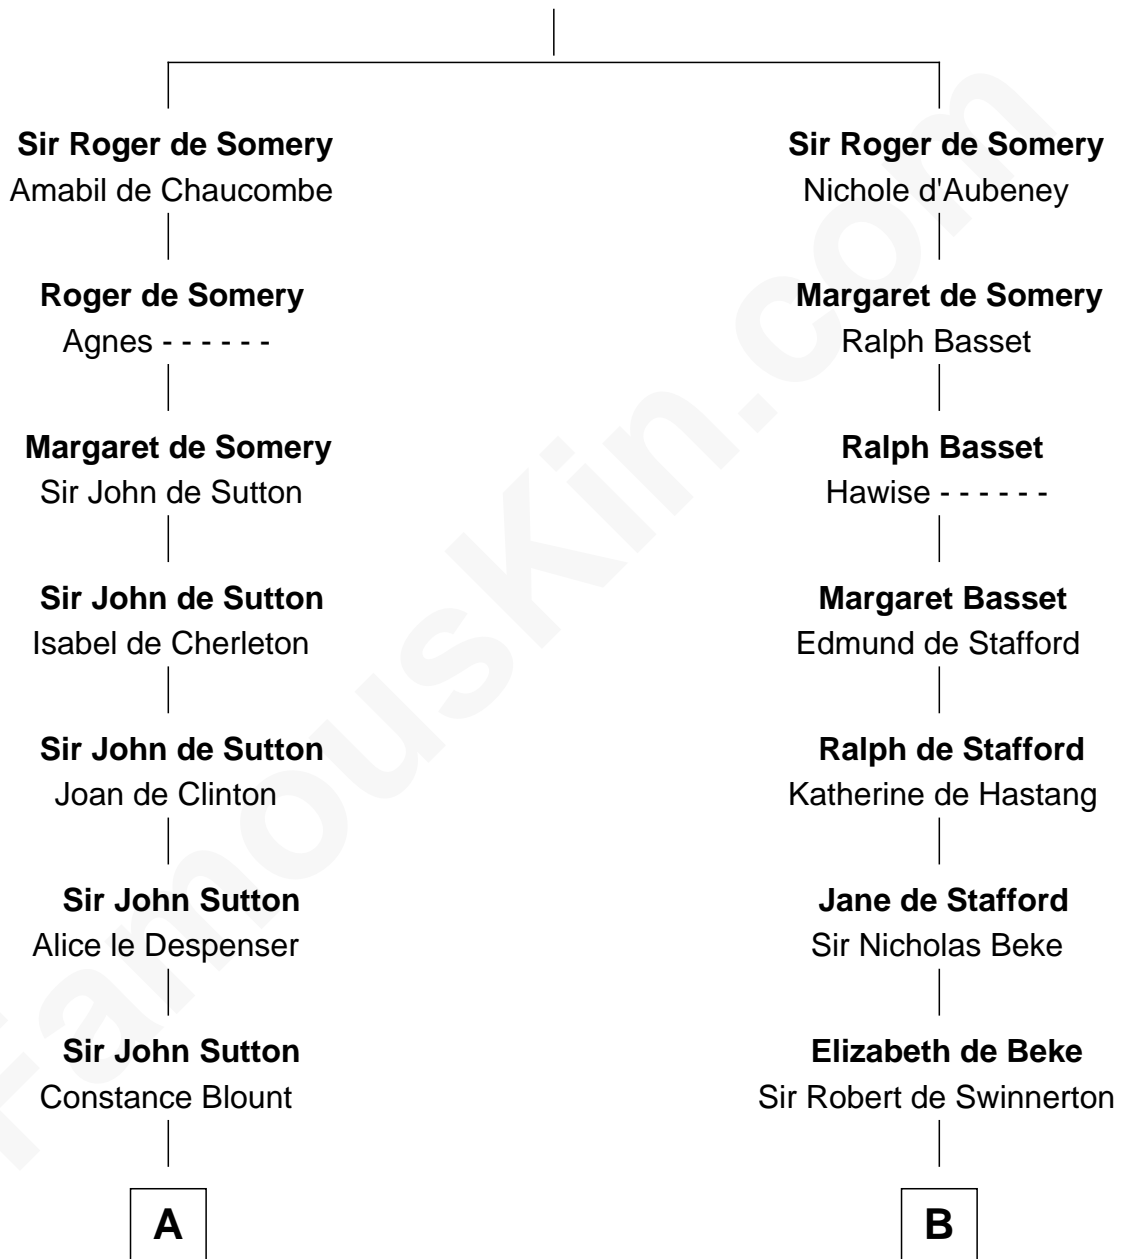

FamousKin.com Relationship Chart of

William Marsh Rice

Founder of Rice University

20th cousin 1 time removed of

Abraham Baldwin

Signer of the U.S. Constitution

Sir Ralph de Somery

Margaret le Gras

Patty Hall

William Marsh Rice

Founder of Rice University

D

Abigail Baldwin

Samuel Baldwin

Timothy Baldwin

Bathsheba Stone