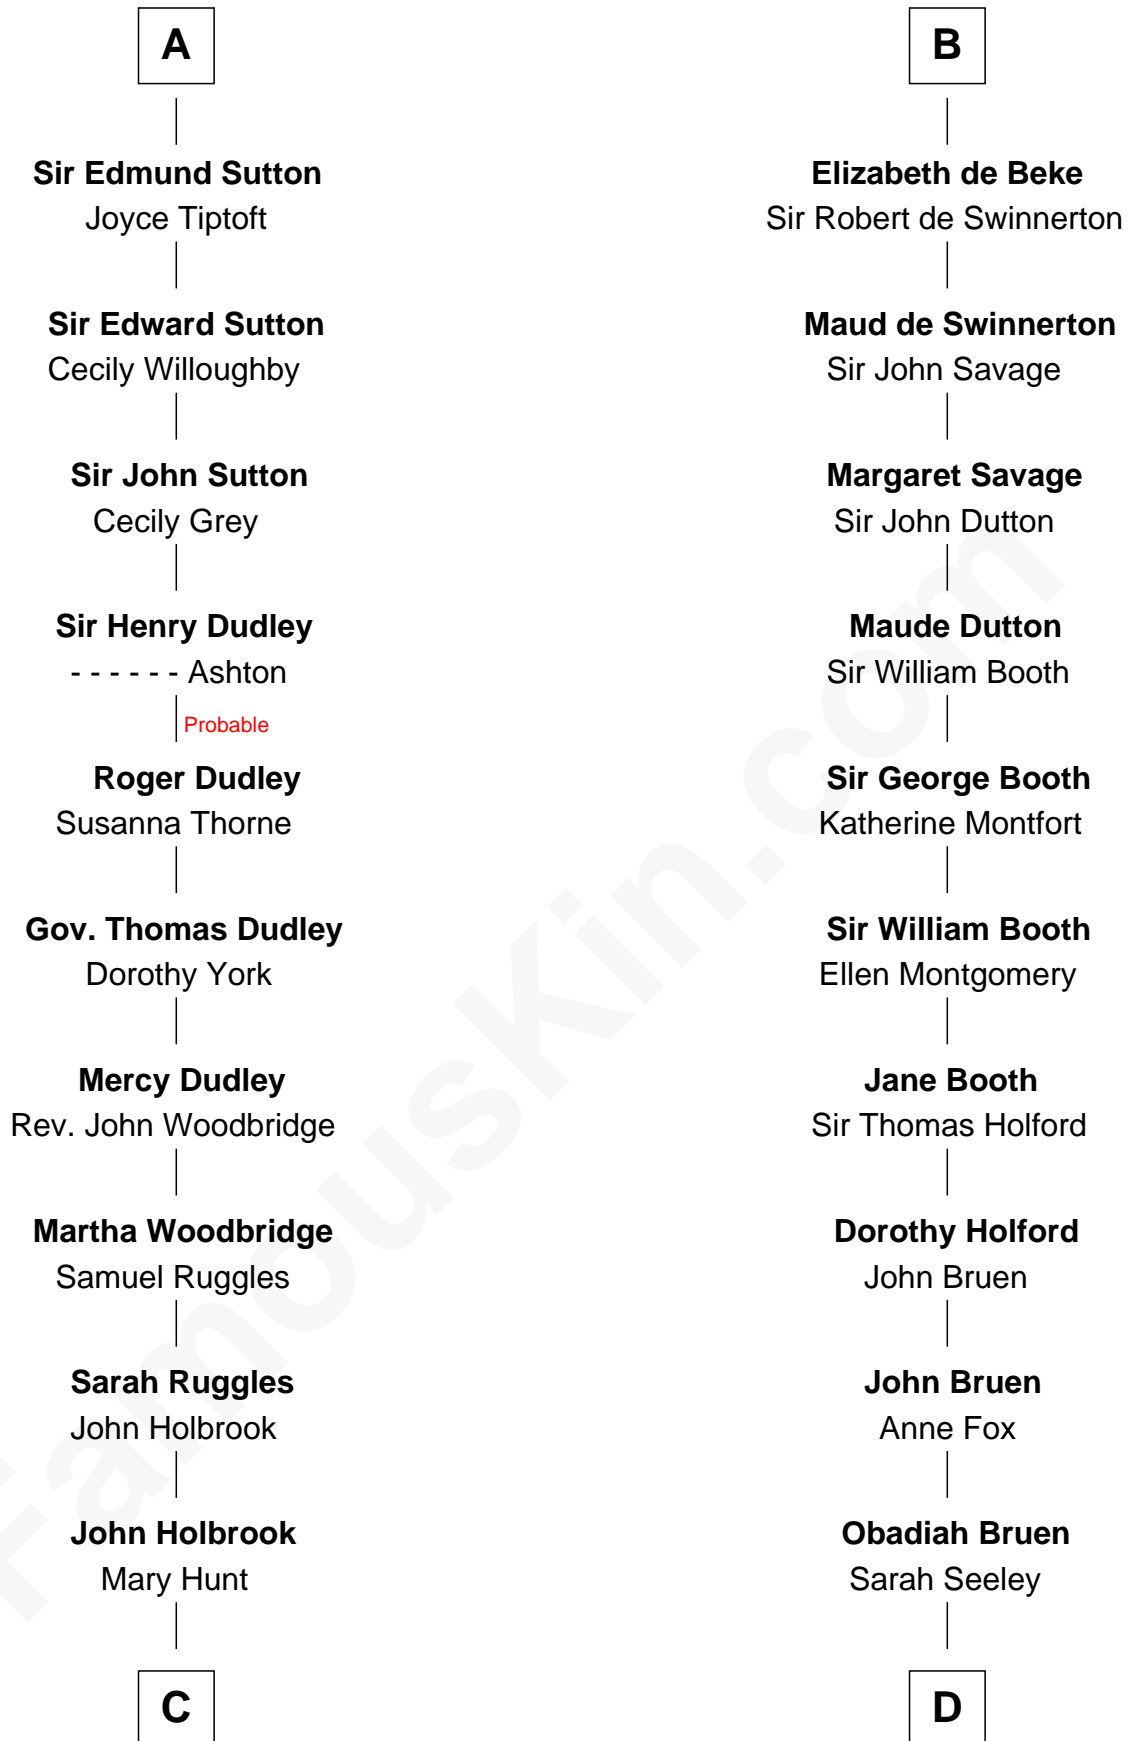

FamousKin.com Relationship Chart of

William Marsh Rice

Founder of Rice University

20th cousin 1 time removed of

Abraham Baldwin

Signer of the U.S. Constitution

Hugh de Kevelioc
Bertrade de Montfort

C

Hannah Holbrook

Urban Bates

Sarah Bates

David Rice

David Rice

Patty Hall

William Marsh Rice

Founder of Rice University