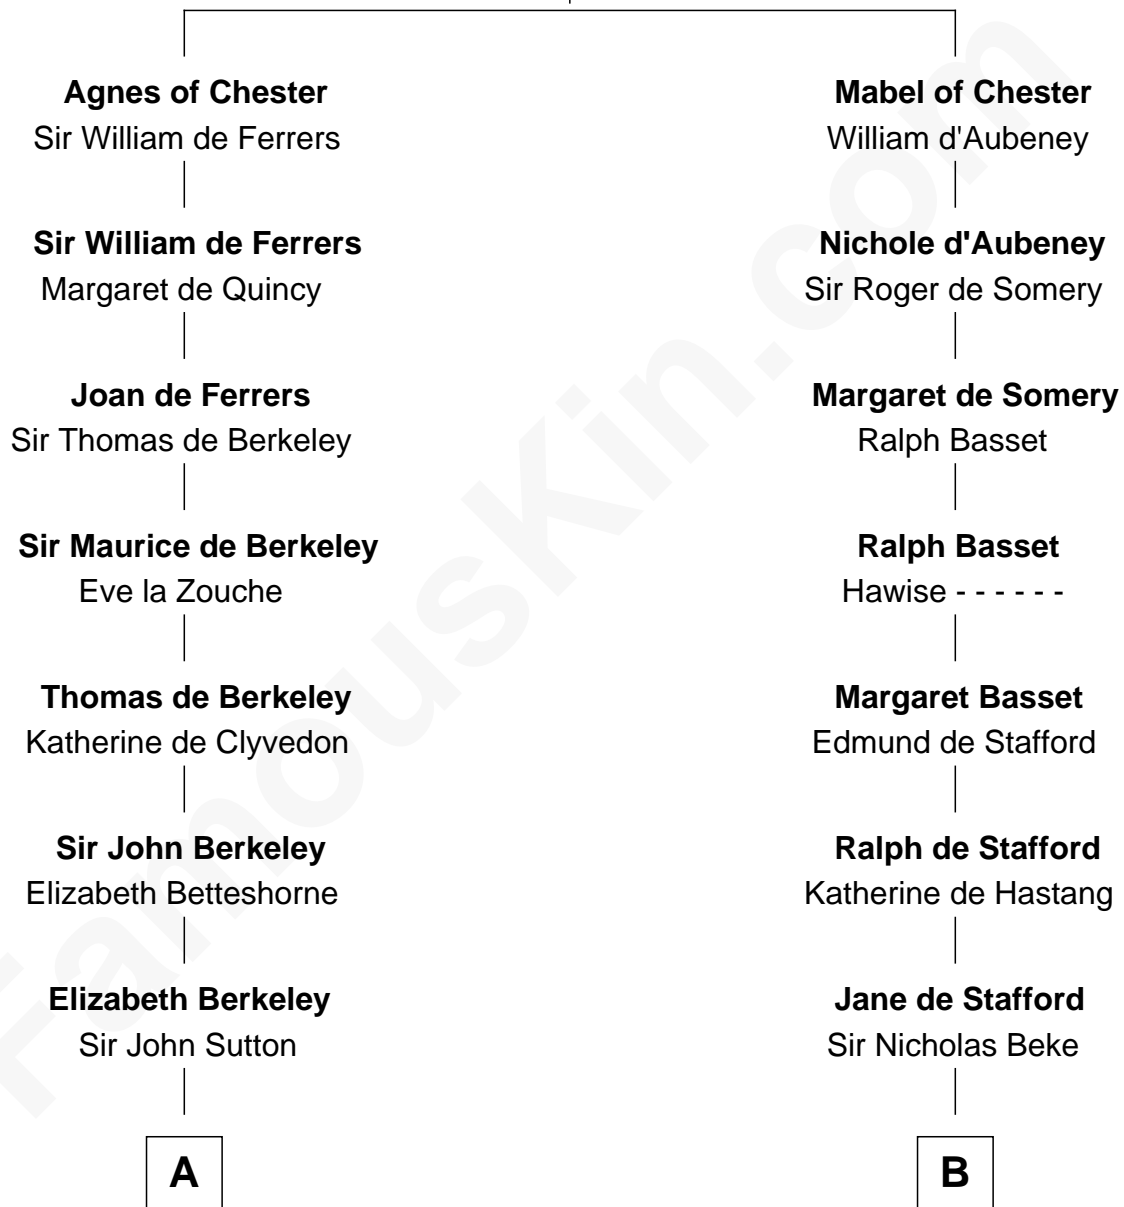

FamousKin.com Relationship Chart of

William Marsh Rice

Founder of Rice University

20th cousin 1 time removed of

Abraham Baldwin

Signer of the U.S. Constitution

Hugh de Kevelioc
Bertrade de Montfort

C

Hannah Holbrook

Urban Bates

Sarah Bates

David Rice

David Rice

Patty Hall

William Marsh Rice

Founder of Rice University