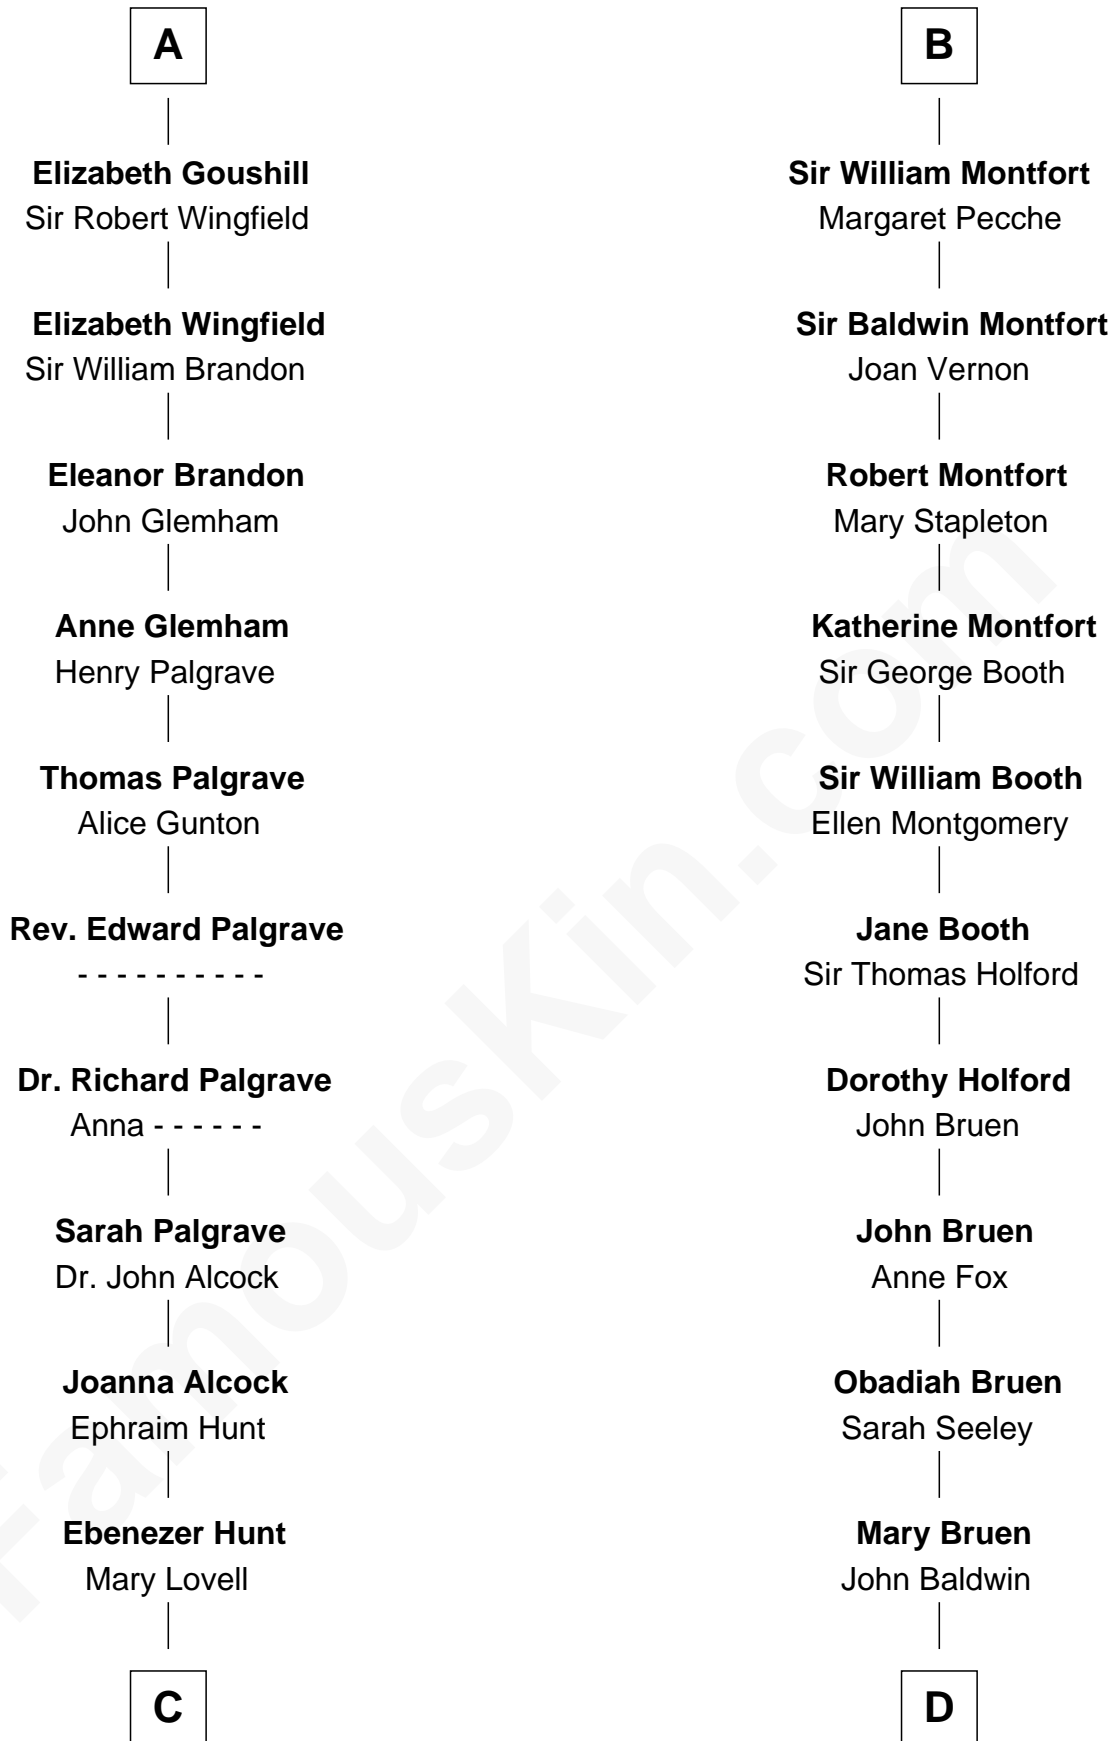

FamousKin.com Relationship Chart of

William Marsh Rice

Founder of Rice University

20th cousin 1 time removed of

Abraham Baldwin

Signer of the U.S. Constitution

C

Mary Hunt

John Holbrook

Hannah Holbrook

Urban Bates

Sarah Bates

David Rice

David Rice

Patty Hall

William Marsh Rice